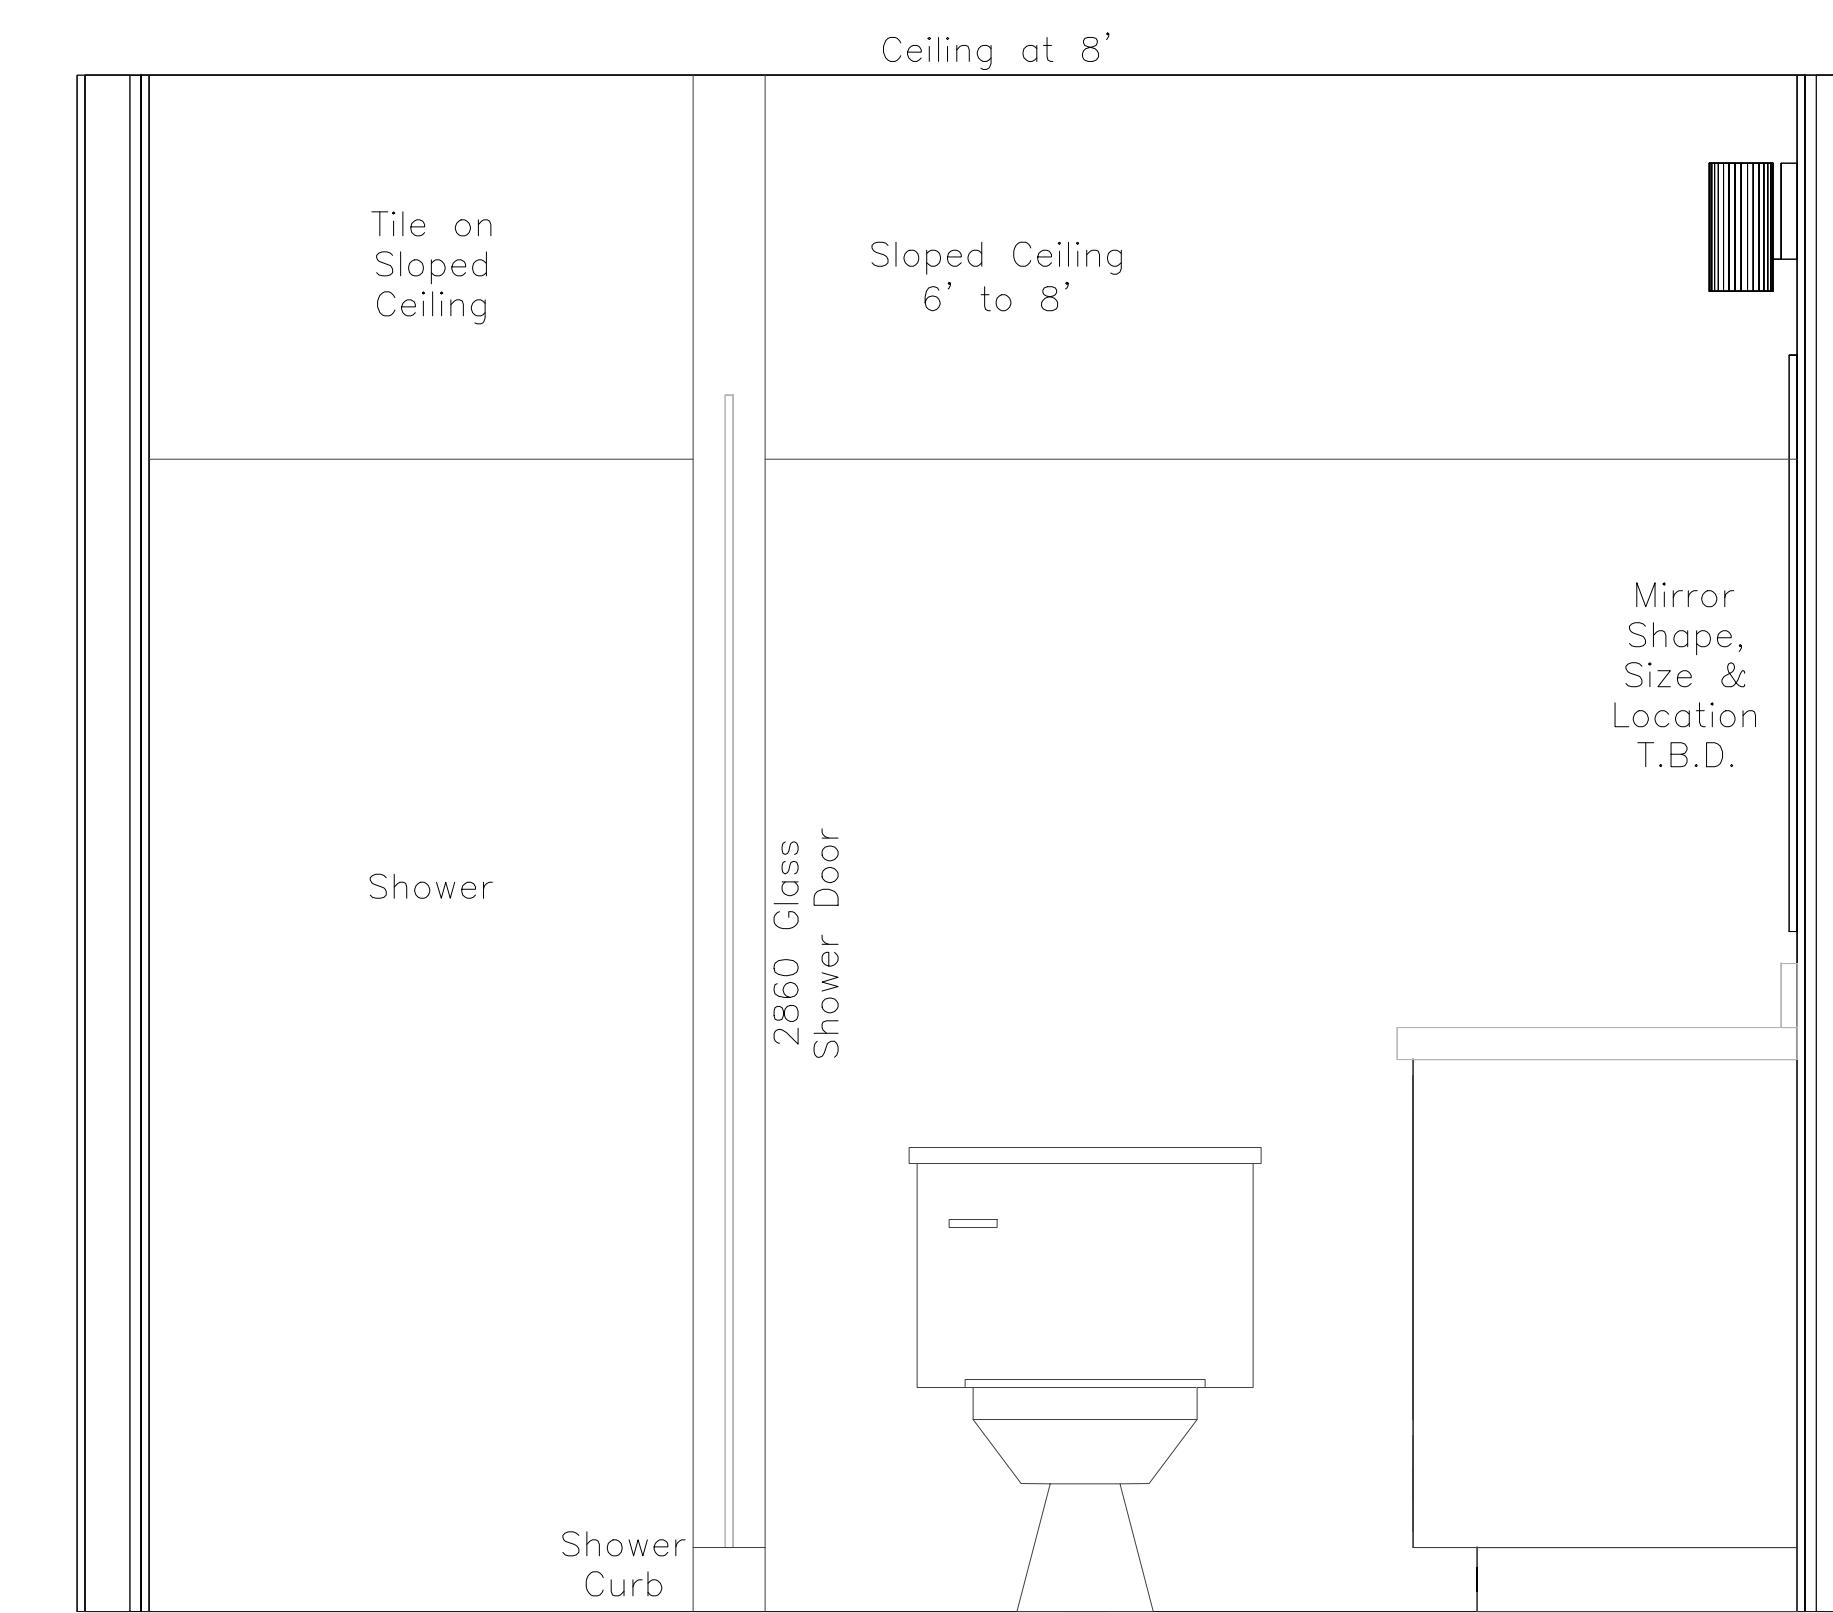

Laundry Room

Mud Room

Bonus Bath (Door side)

Bonus Bath

Pool Bath

Master Vanity - Kathy

Master Vanity - Alan

Guest Bath

- Hardware -  
10 Knobs Gold  
8 Knobs Bronze  
18 5" Handles Bronze  
4 6" Handles Gold

REVISIONS	DATE	BY