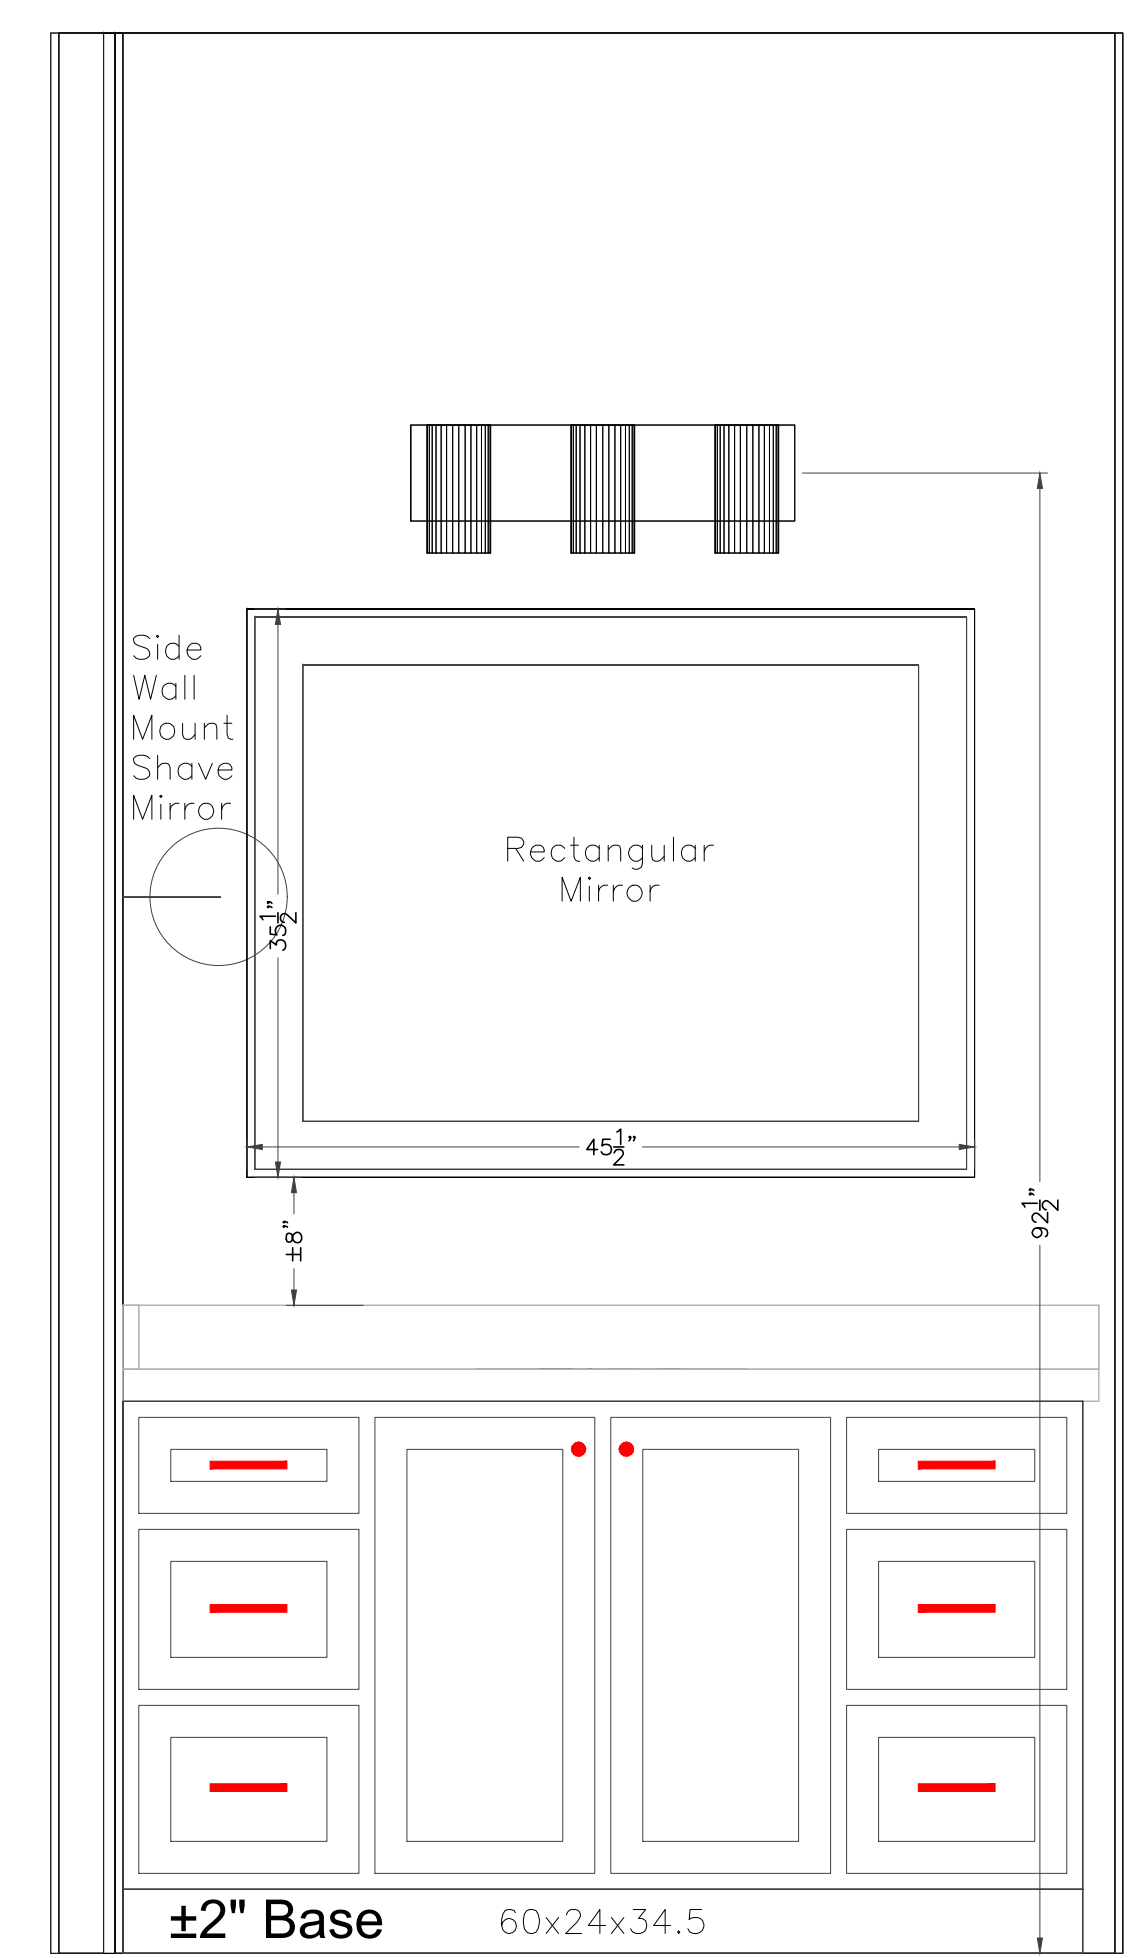

Laundry Room

Mud Room

Bonus Bath (Door side)

Bonus Bath

Pool Bath

Master Vanity - Kathy

Master Vanity - Alan

Guest Bath

- Hardware -  
10 Knobs Gold  
8 Knobs Bronze  
18 5" Handles Bronze  
4 6" Handles Gold

REVISIONS	DATE	BY