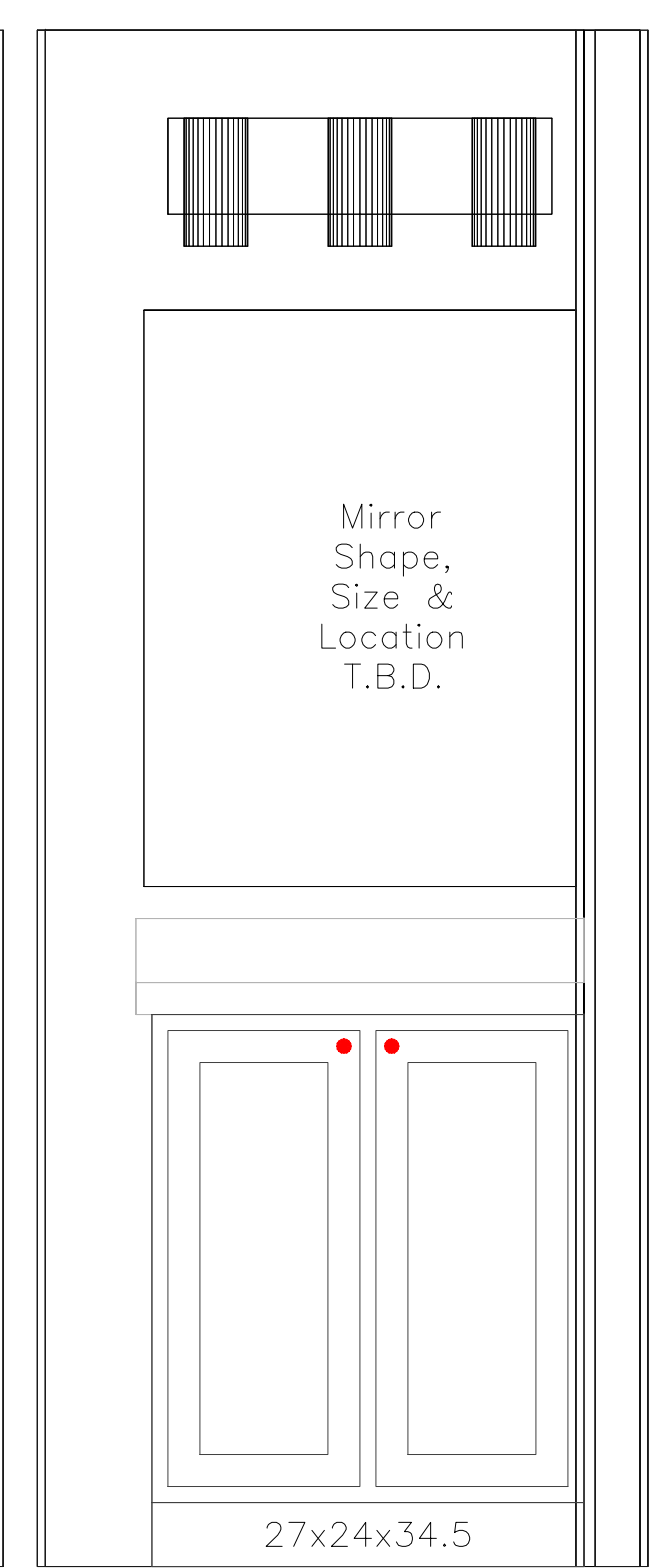

Laundry Room

Mud Room

Bonus Bath (Door side)

Bonus Bath

Pool Bath

Master Vanity - Kathy

Master Vanity - Alan

Guest Bath

- Hardware -  
10 Knobs Gold  
8 Knobs Bronze  
18 5" Handles Bronze  
4 6" Handles Gold

REVISIONS	DATE	BY