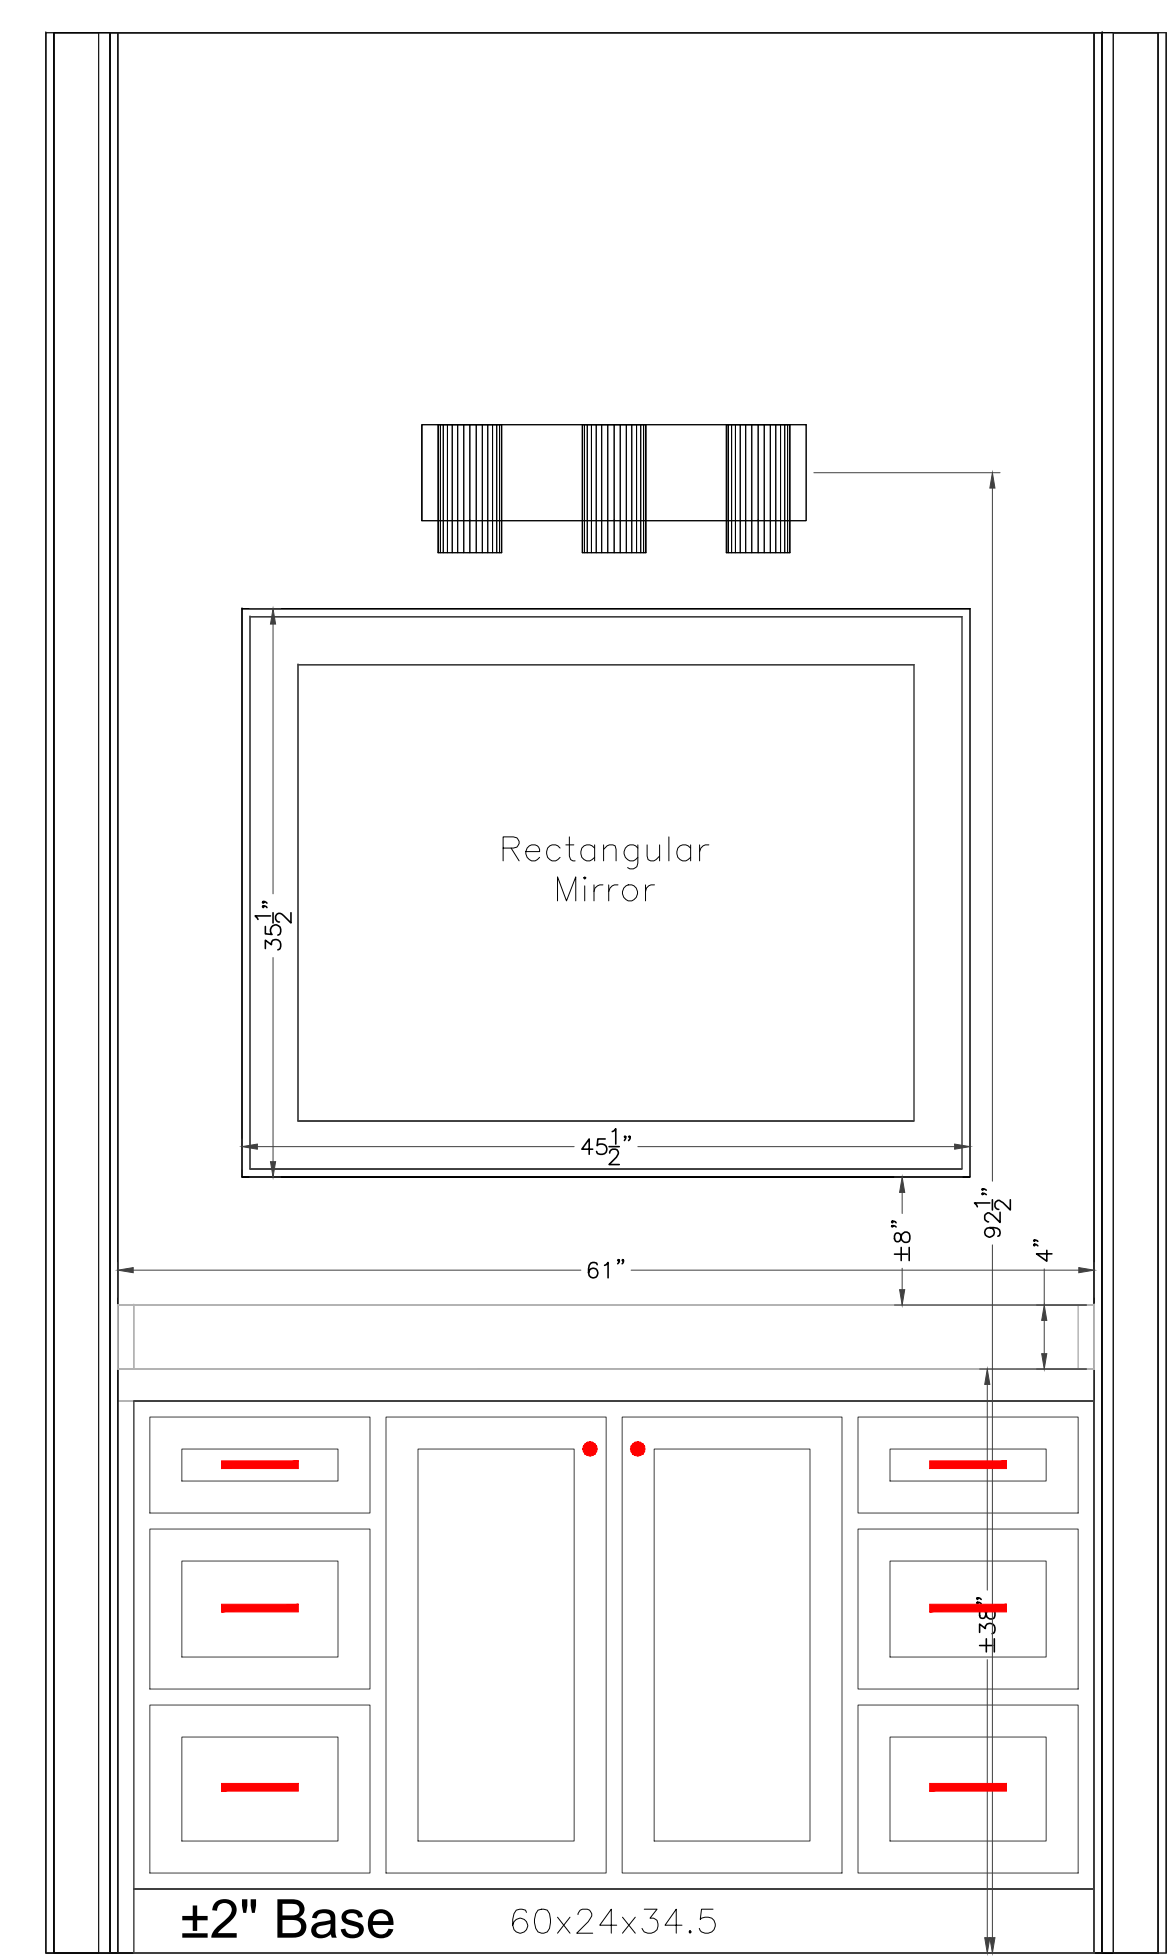

Laundry Room

Mud Room

Bonus Bath (Door side)

Bonus Bath

Pool Bath

Master Vanity - Kathy

Master Vanity - Alan

Guest Bath

- Hardware -  
10 Knobs Gold  
8 Knobs Bronze  
18 5" Handles Bronze  
4 6" Handles Gold

REVISIONS	DATE	BY