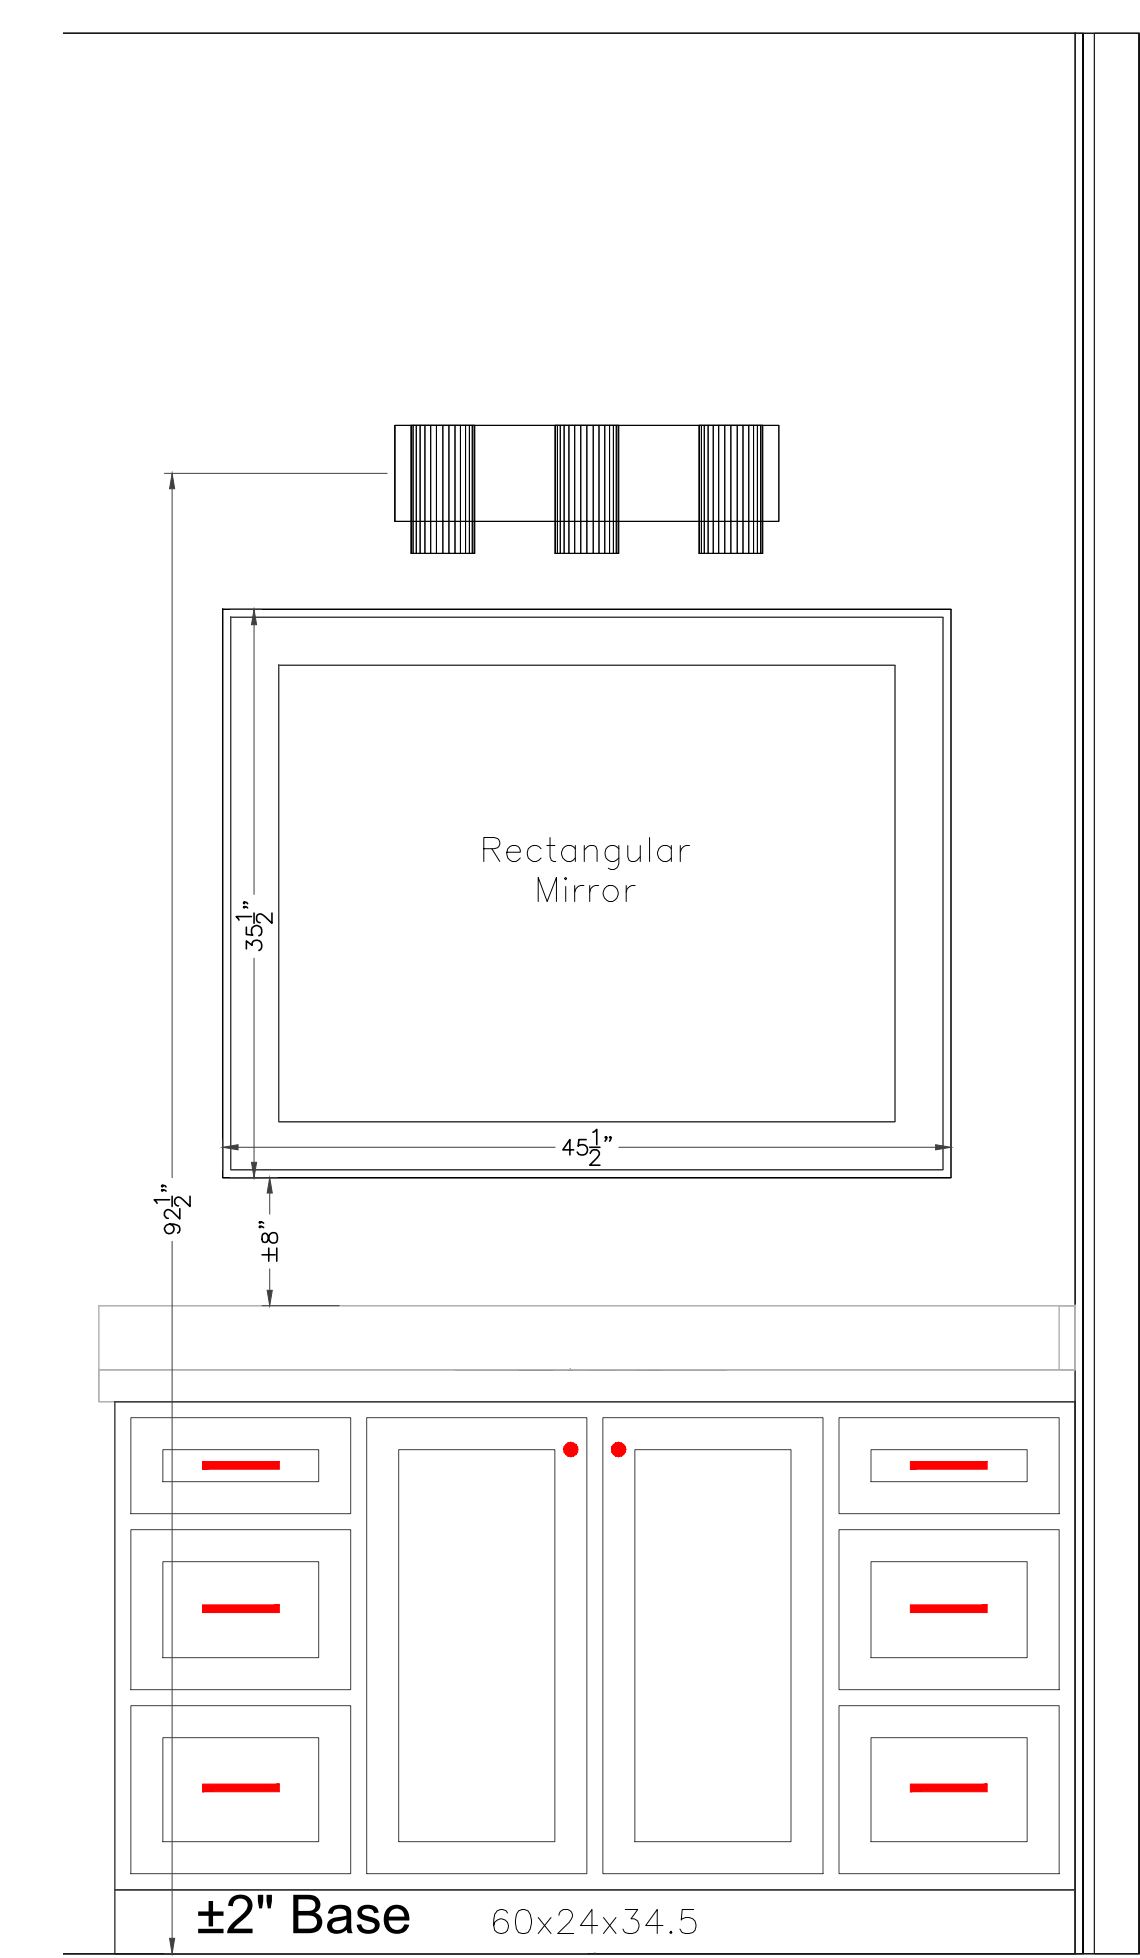

Laundry Room

Mud Room

Bonus Bath (Door side)

Bonus Bath

Pool Bath

Master Vanity - Kathy

Master Vanity - Alan

Guest Bath

- Hardware -  
10 Knobs Gold  
8 Knobs Bronze  
18 5" Handles Bronze  
4 6" Handles Gold

REVISIONS	DATE	BY