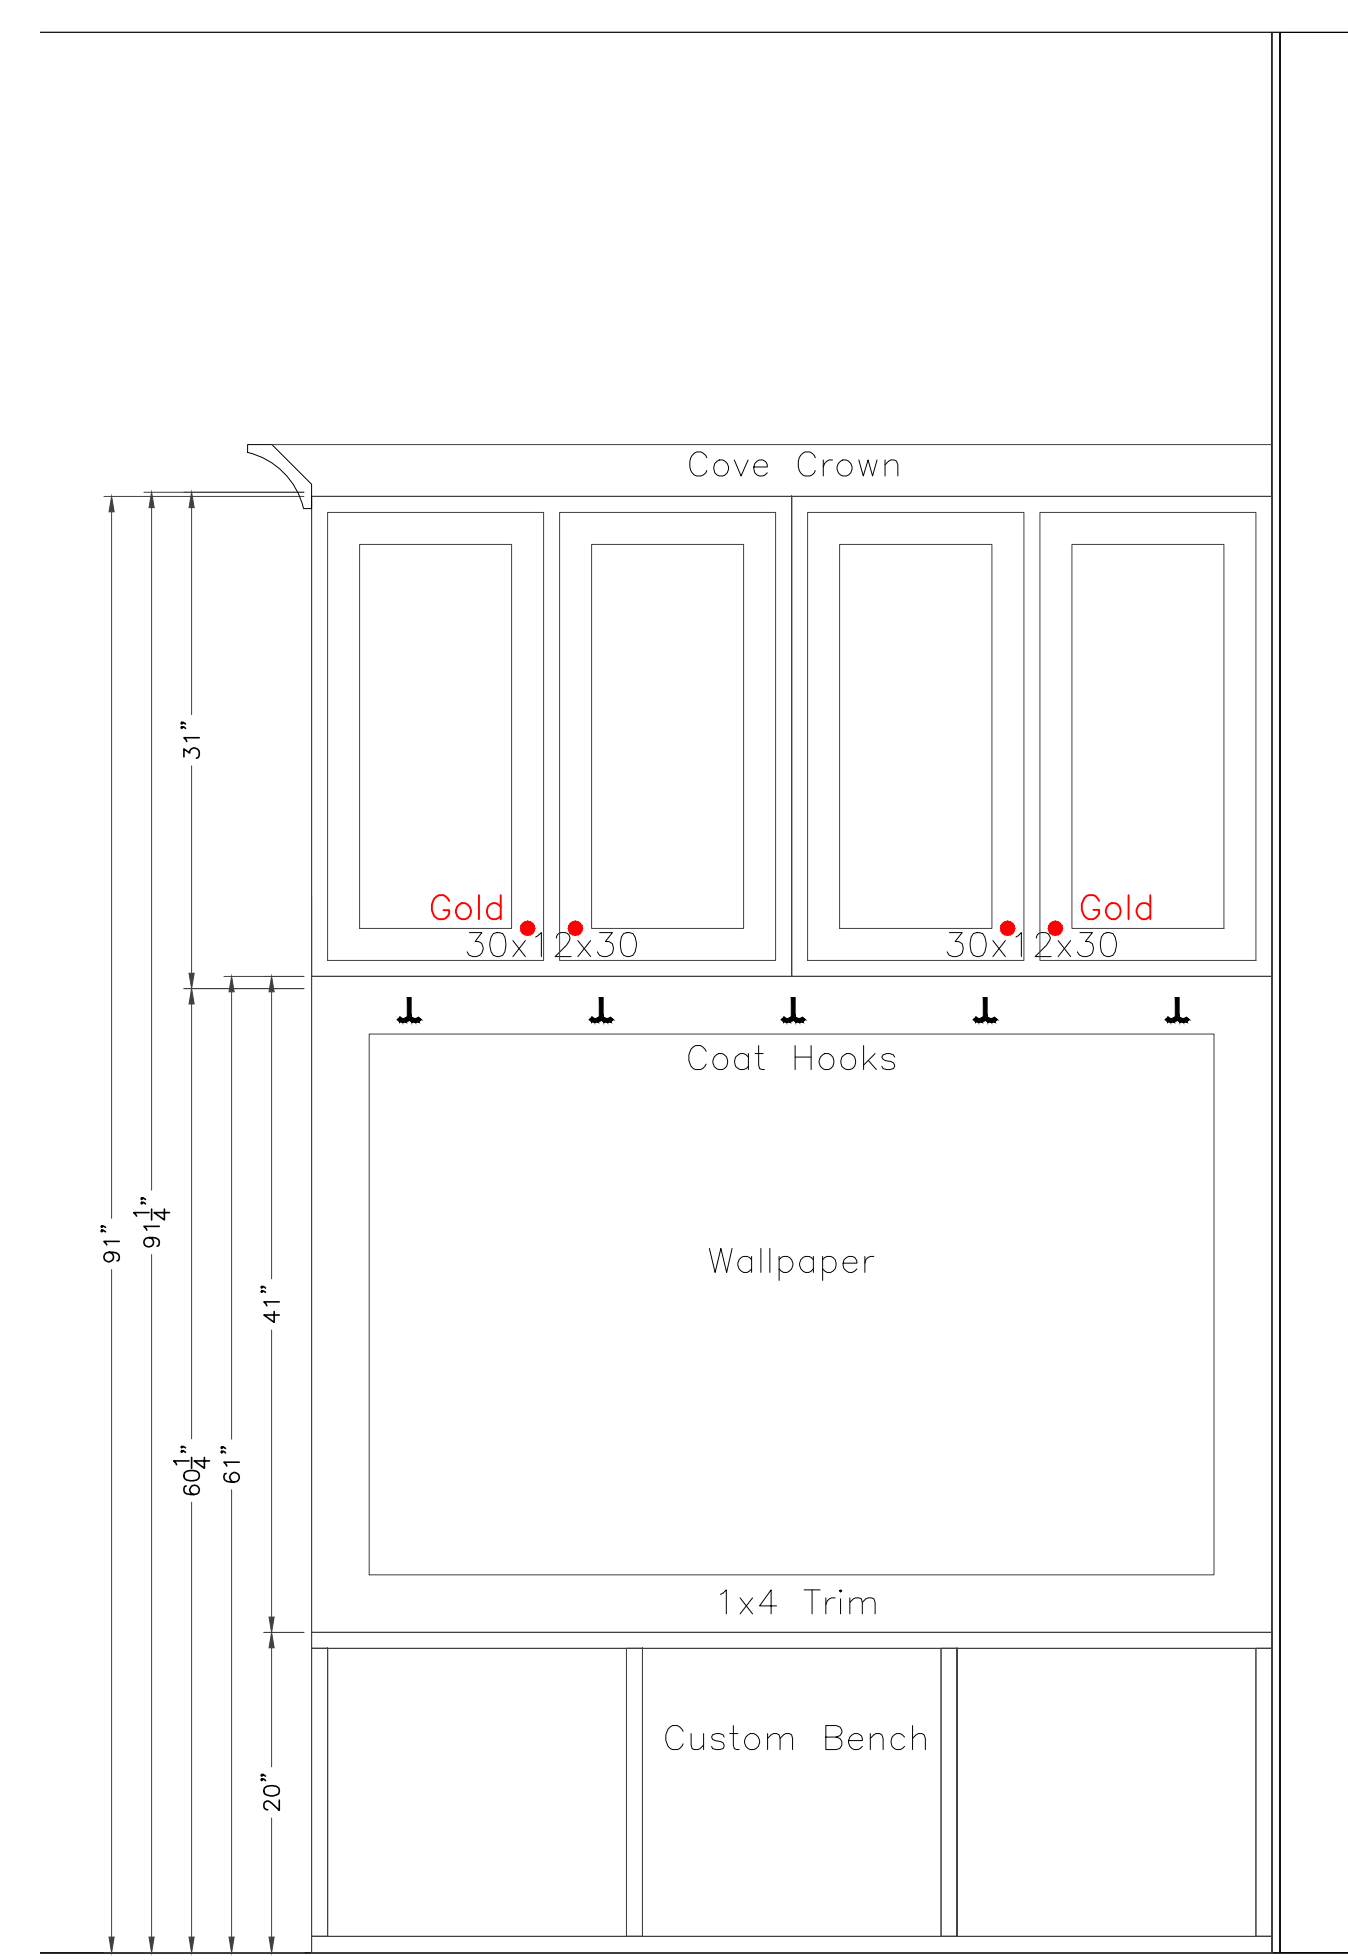

Laundry Room

Mud Room

Bonus Bath (Door side)

Bonus Bath

Pool Bath

Master Vanity - Kathy

Master Vanity - Alan

Guest Bath

- Hardware -  
10 Knobs Gold  
8 Knobs Bronze  
18 5" Handles Bronze  
4 6" Handles Gold

REVISIONS	DATE	BY