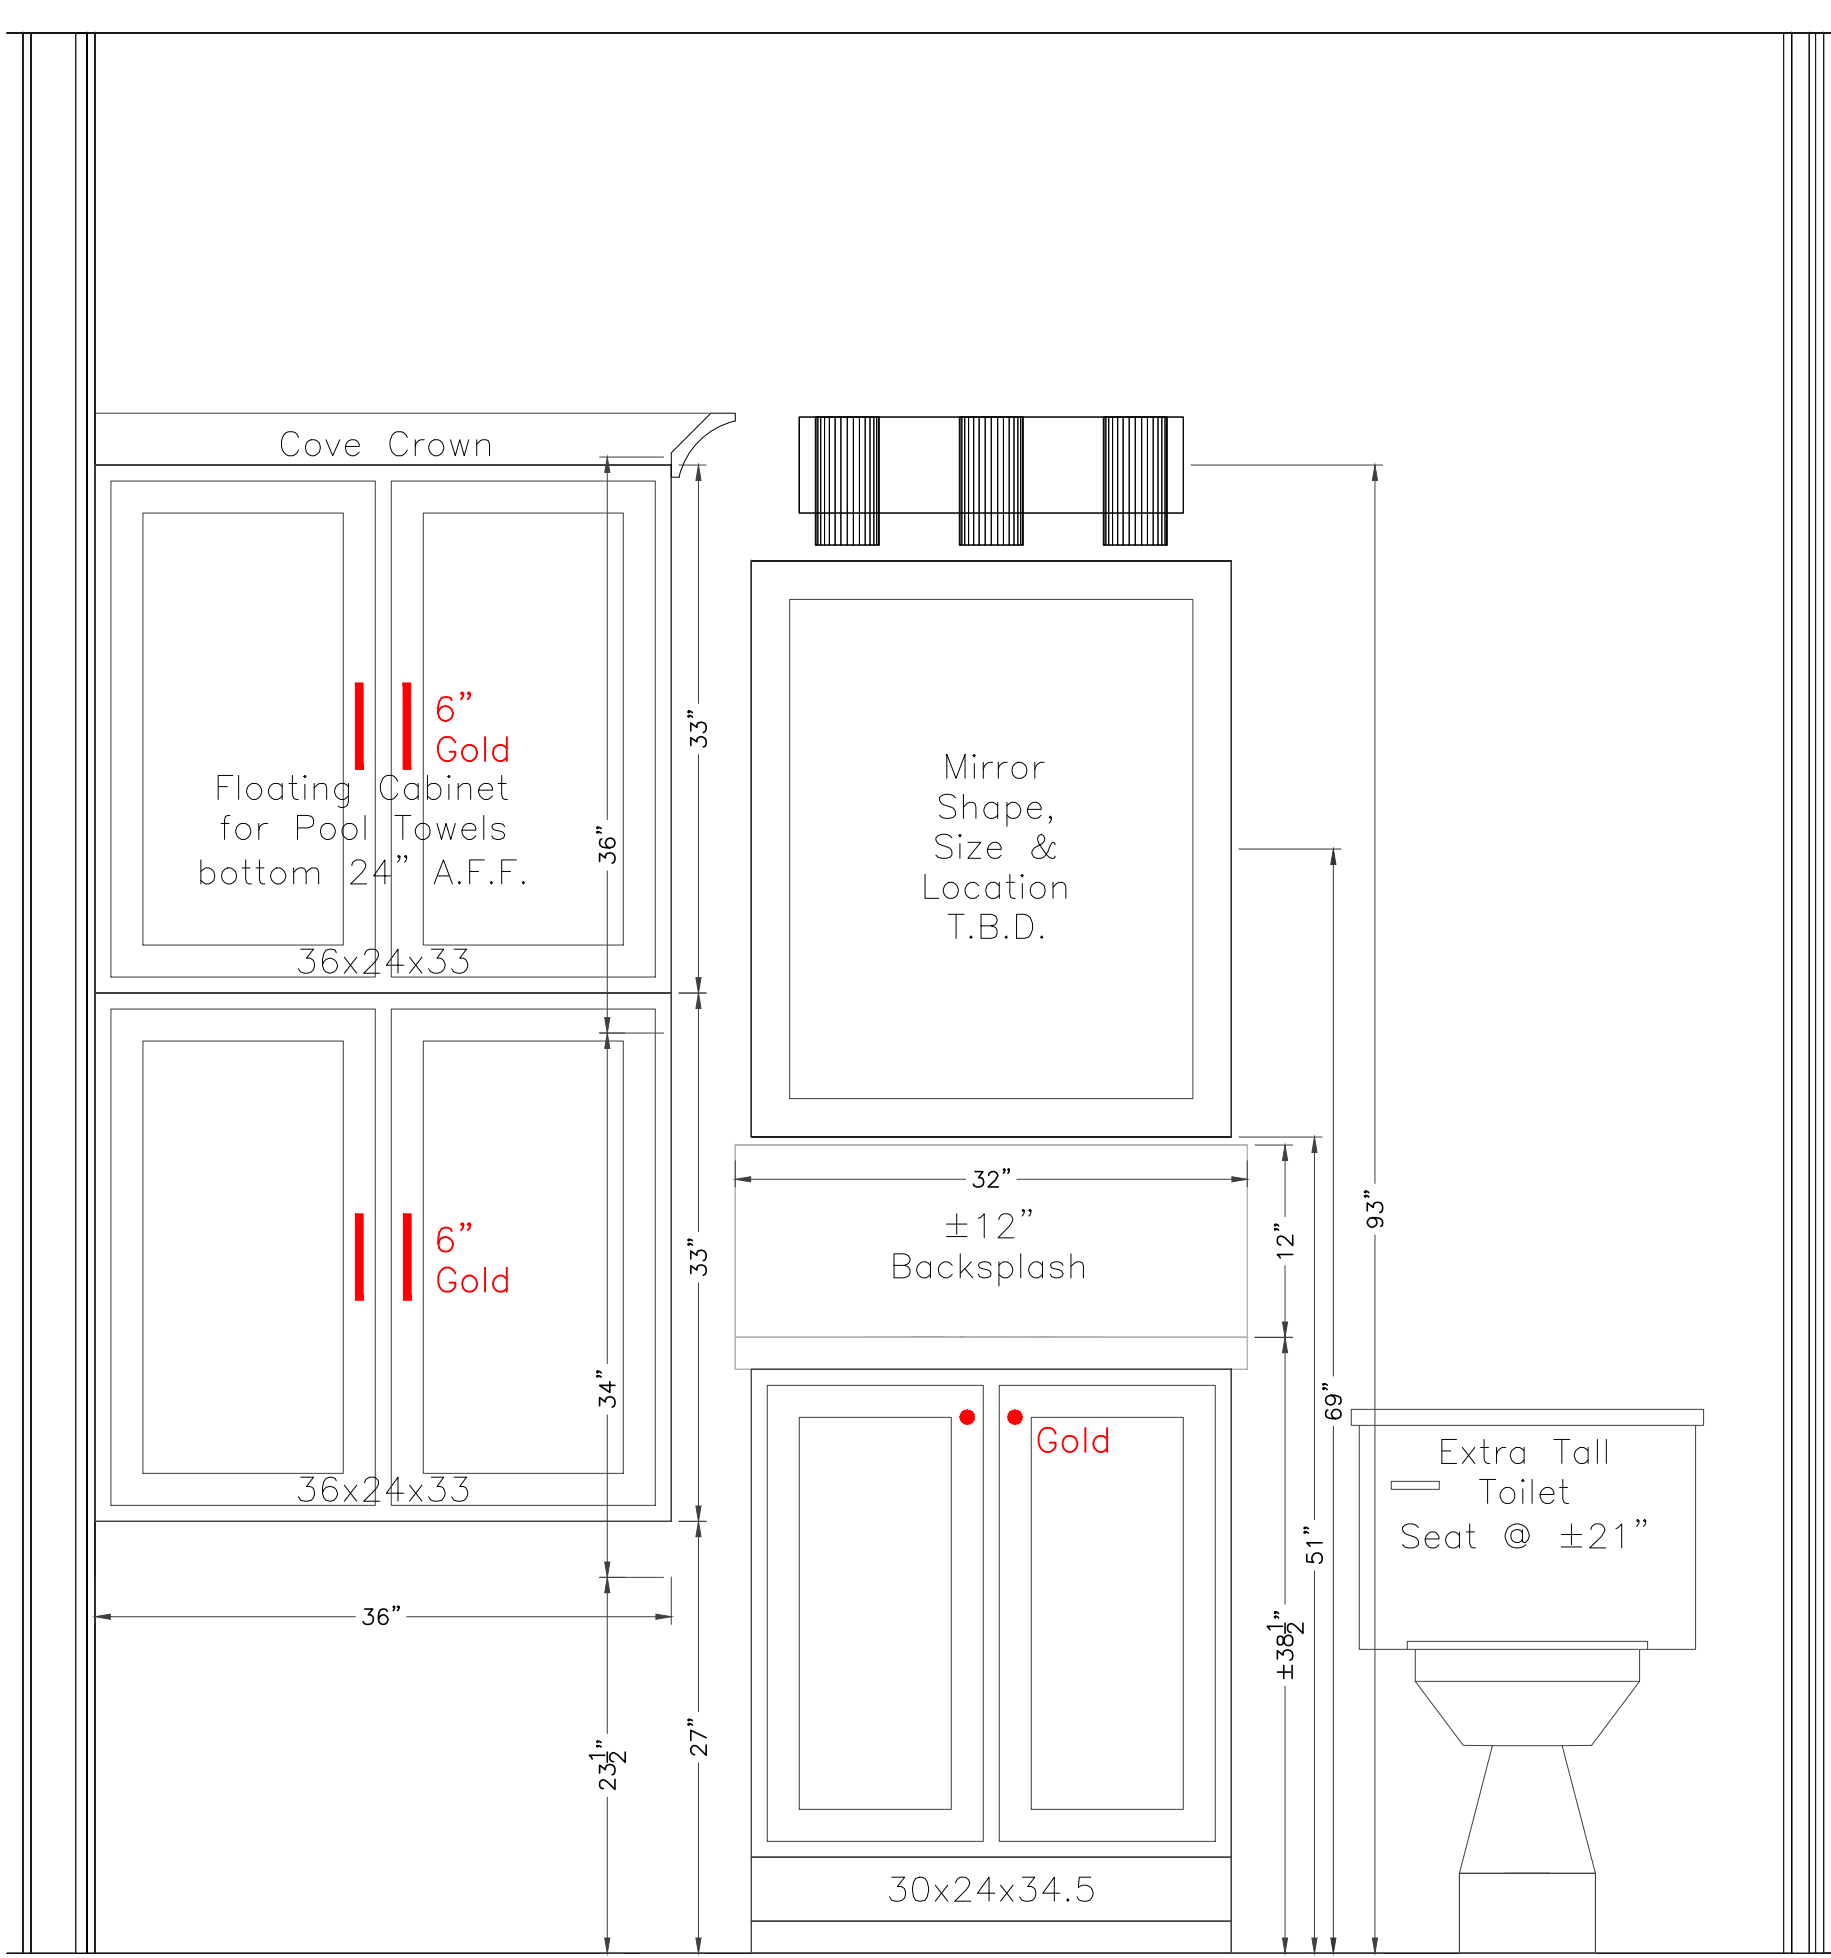

Laundry Room

Mud Room

Bonus Bath (Door side)

Bonus Bath

Pool Bath

Master Vanity - Kathy

Master Vanity - Alan

Guest Bath

- Hardware -  
10 Knobs Gold  
8 Knobs Bronze  
18 5" Handles Bronze  
4 6" Handles Gold

REVISIONS	DATE	BY