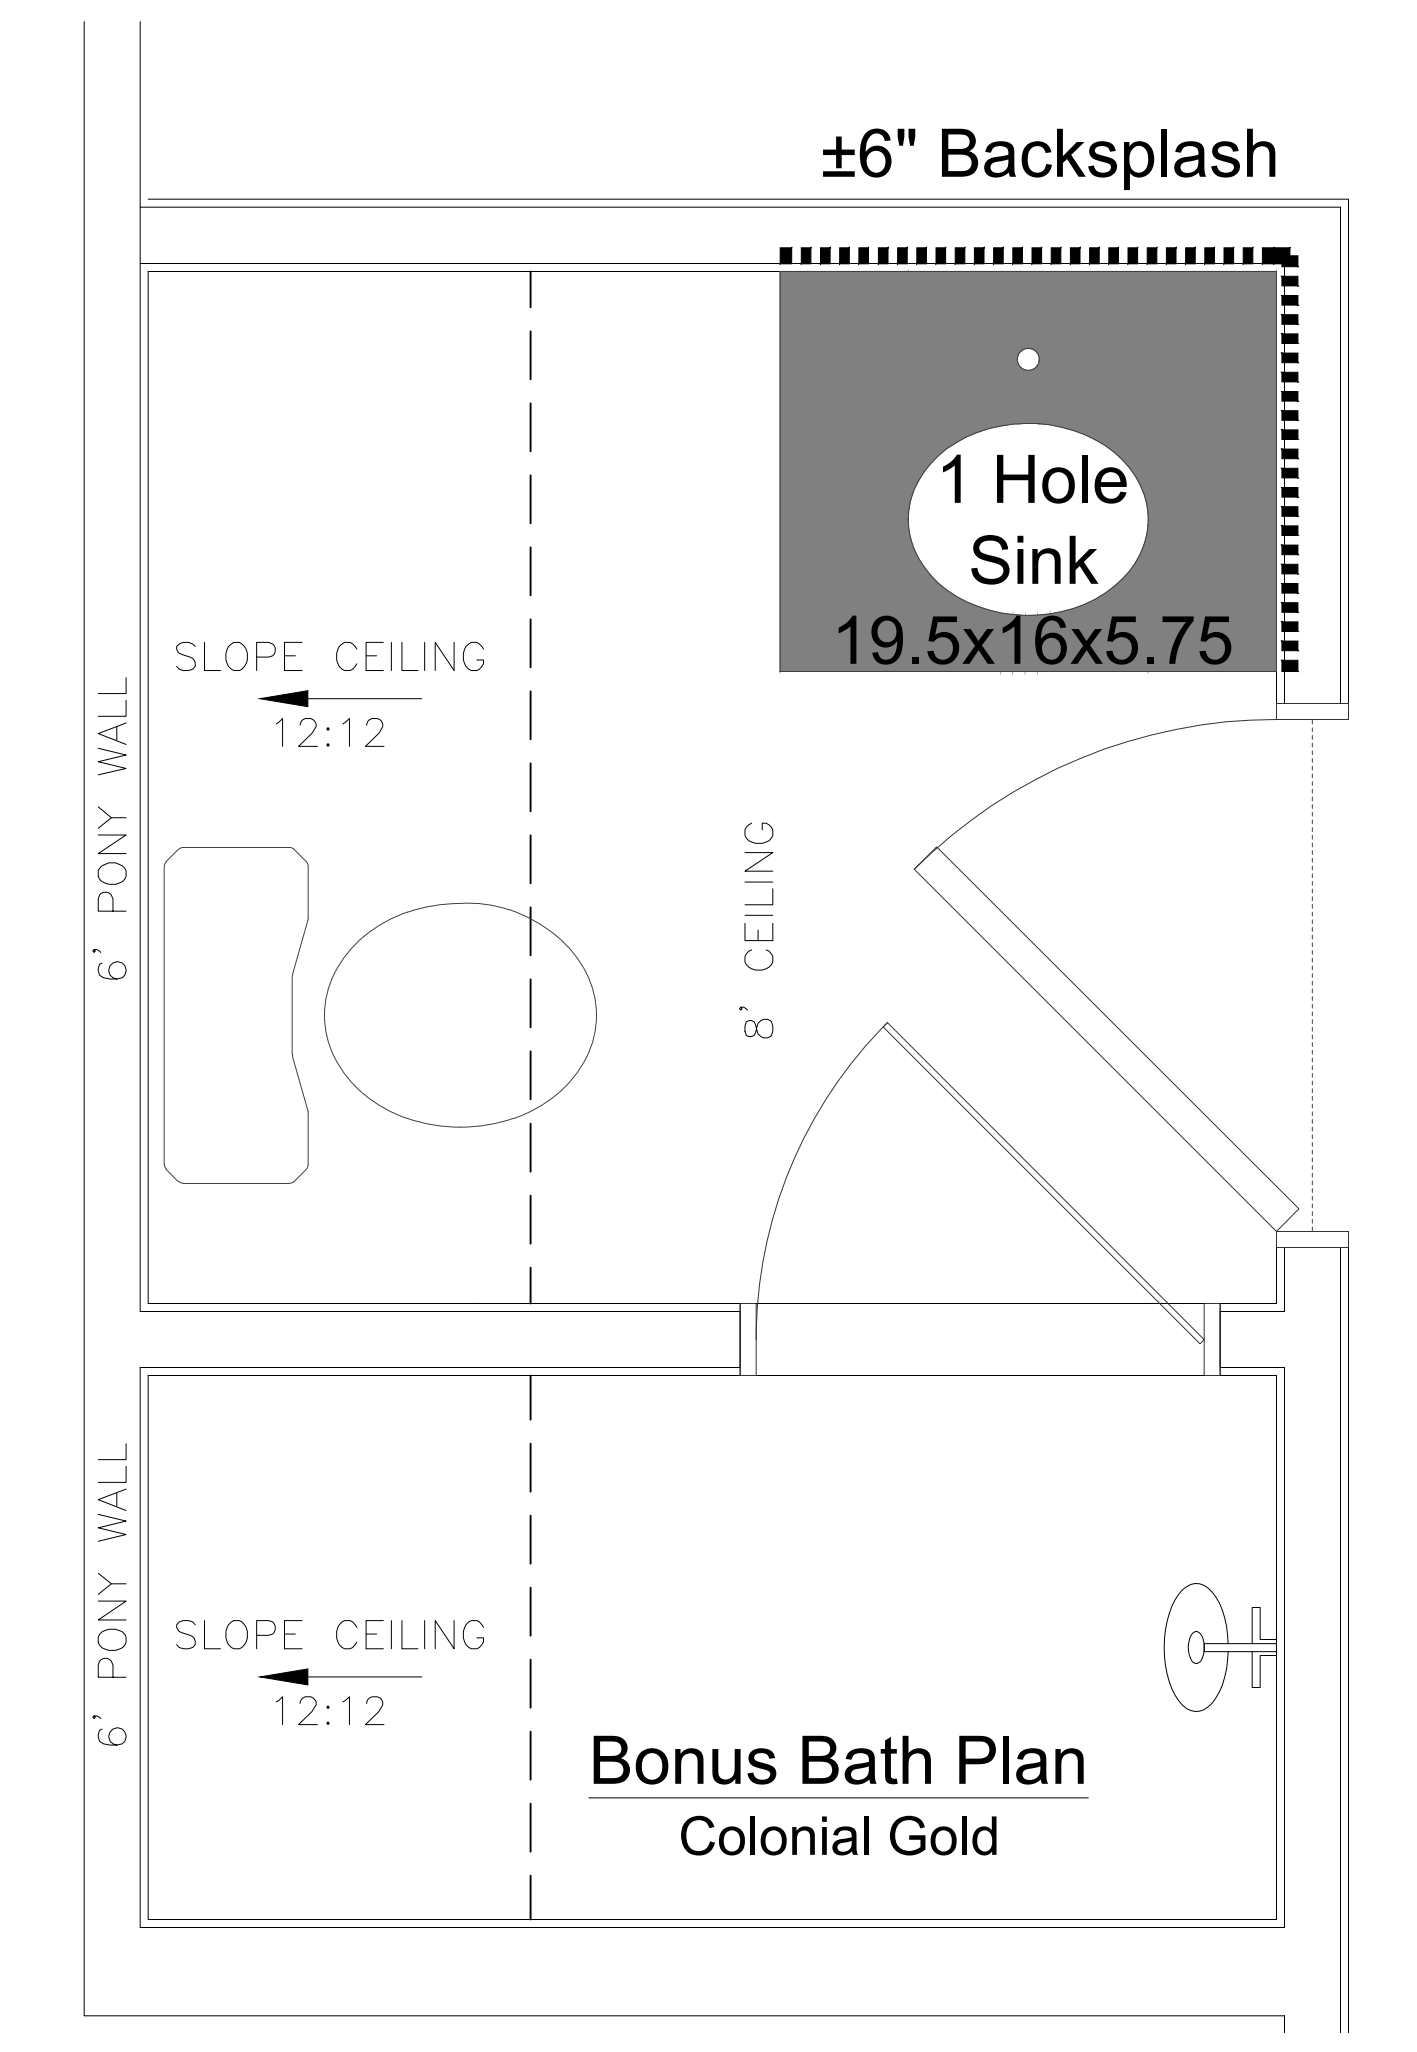

**Pool Bath Plan**  
 Blue Bahia (remnant exotic)

**Master Bath Vanities &  
 Kitchen Perimeter Counters at ±38" AFF  
 Kitchen Island Counter at ±40" AFF**

NO.	DATE	BY	REVISIONS