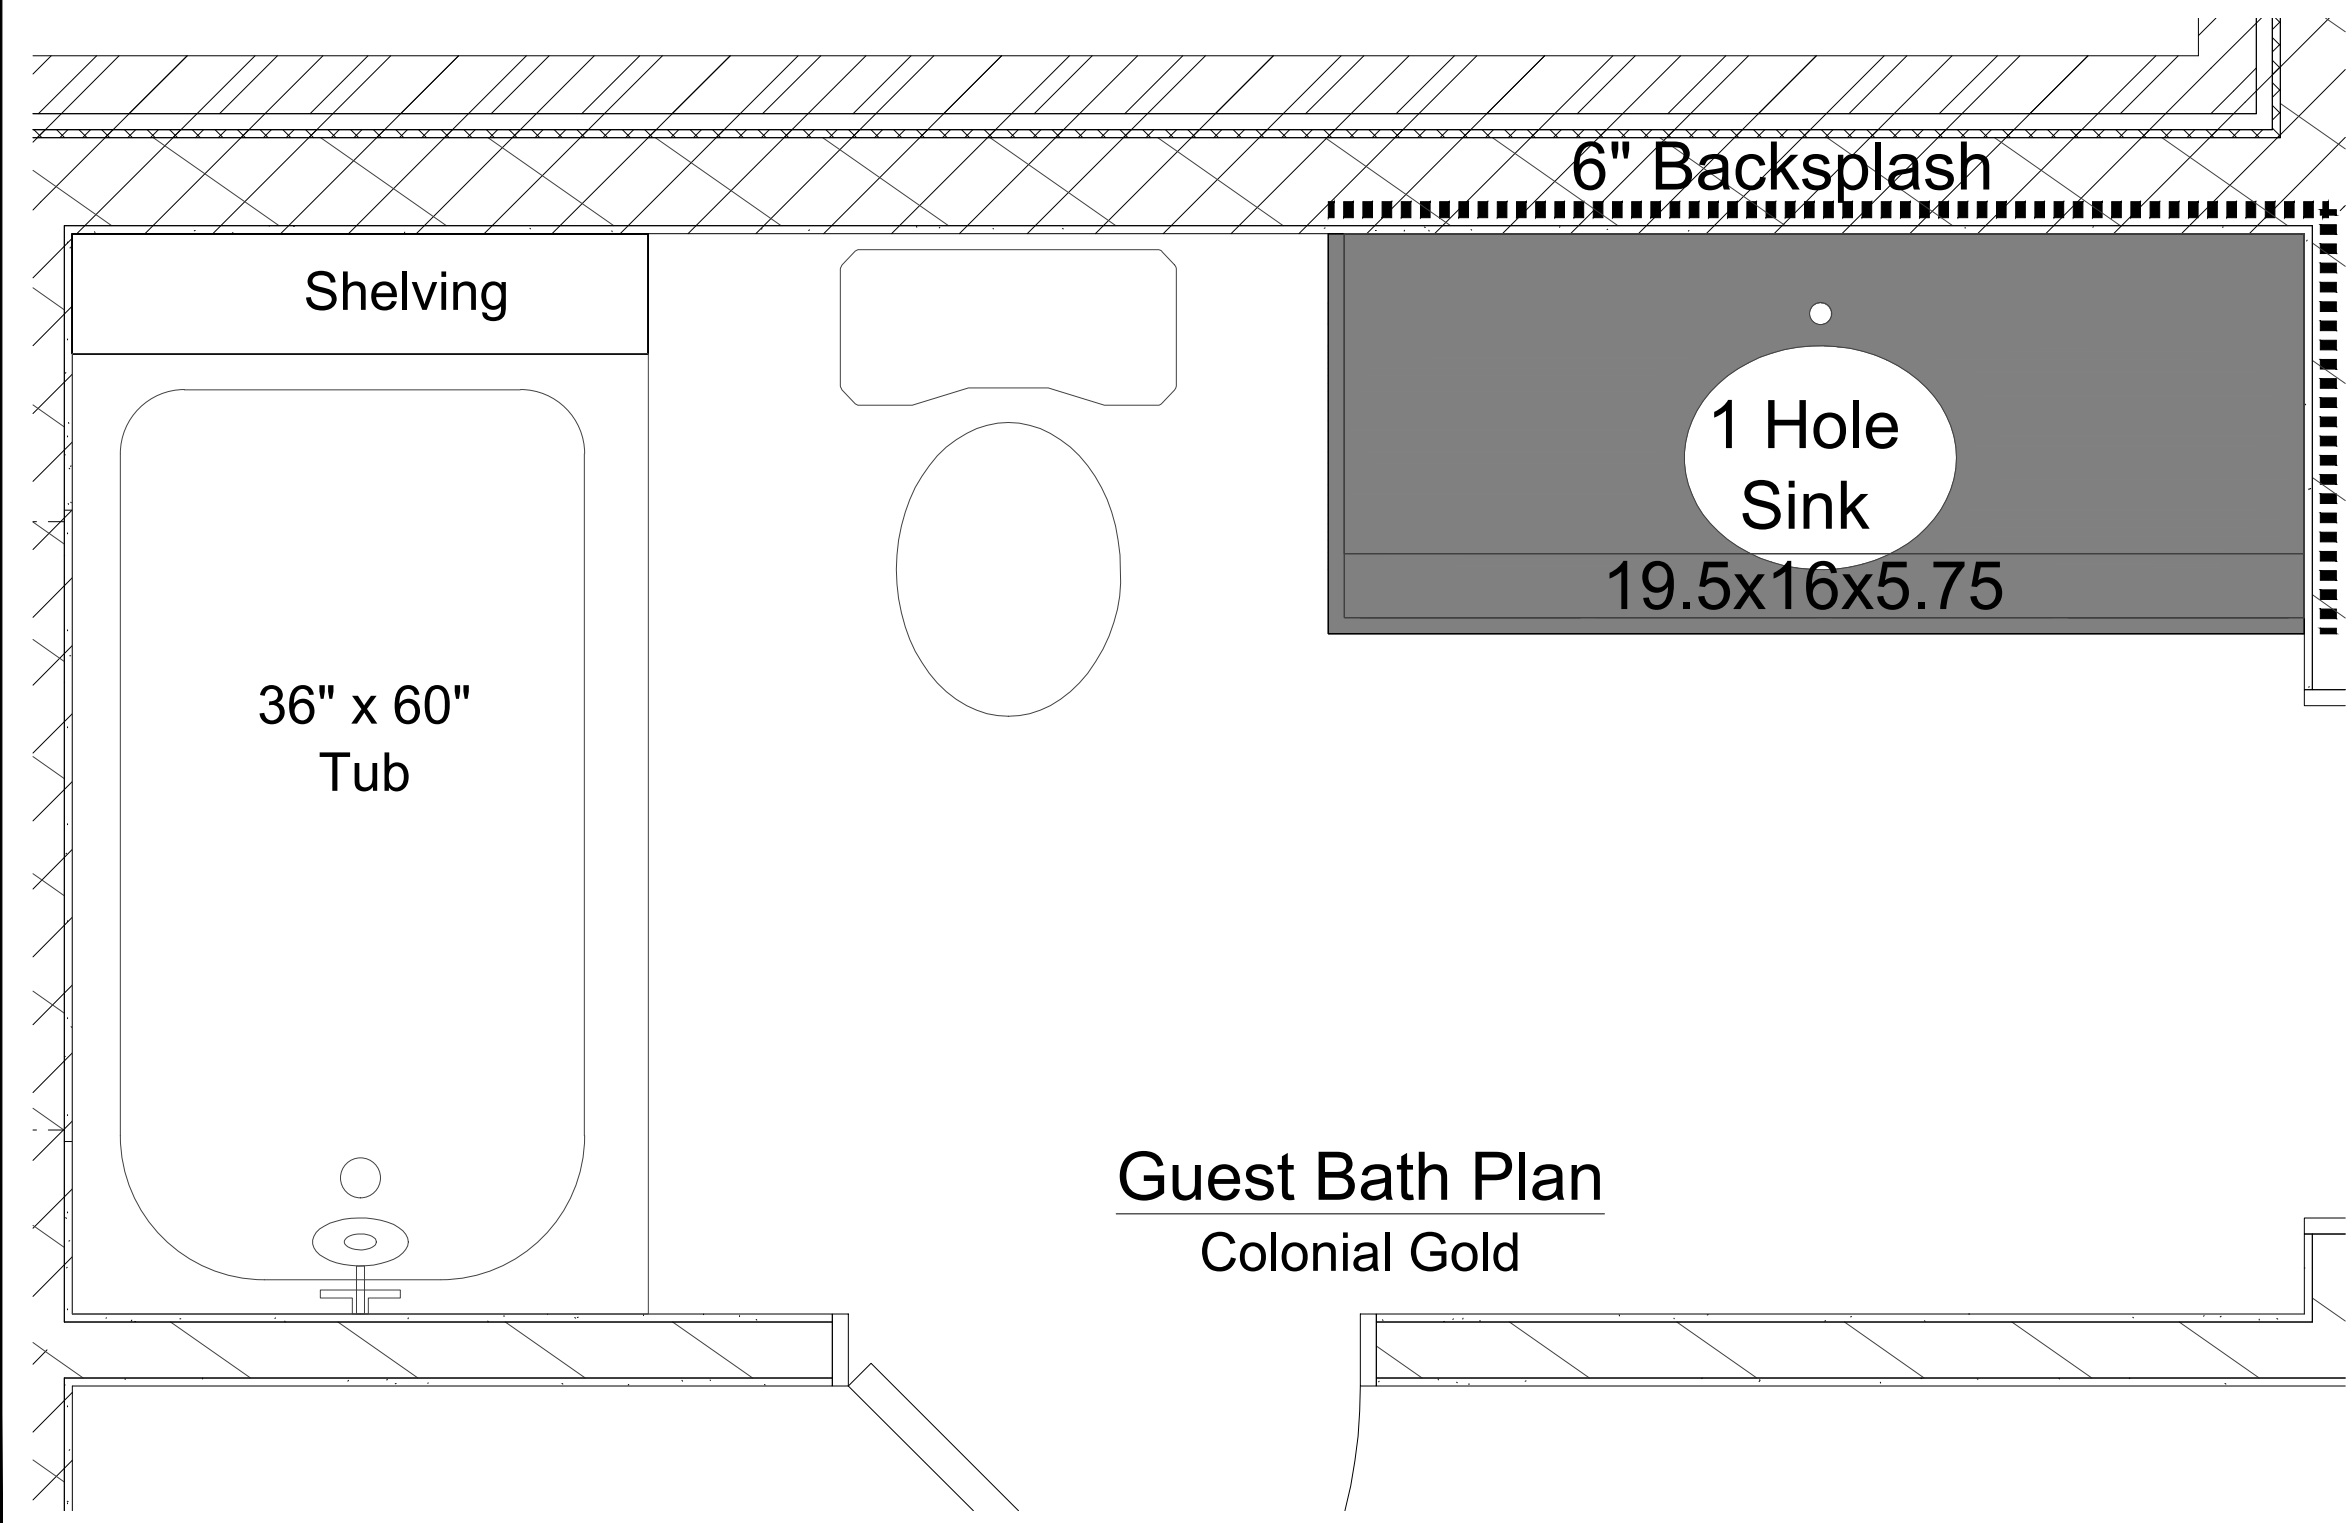

**Pool Bath Plan**  
 Blue Bahia (remnant exotic)

**Master Bath Vanities &  
 Kitchen Perimeter Counters at ±38" AFF  
 Kitchen Island Counter at ±40" AFF**

NO.	DATE	BY	REVISIONS