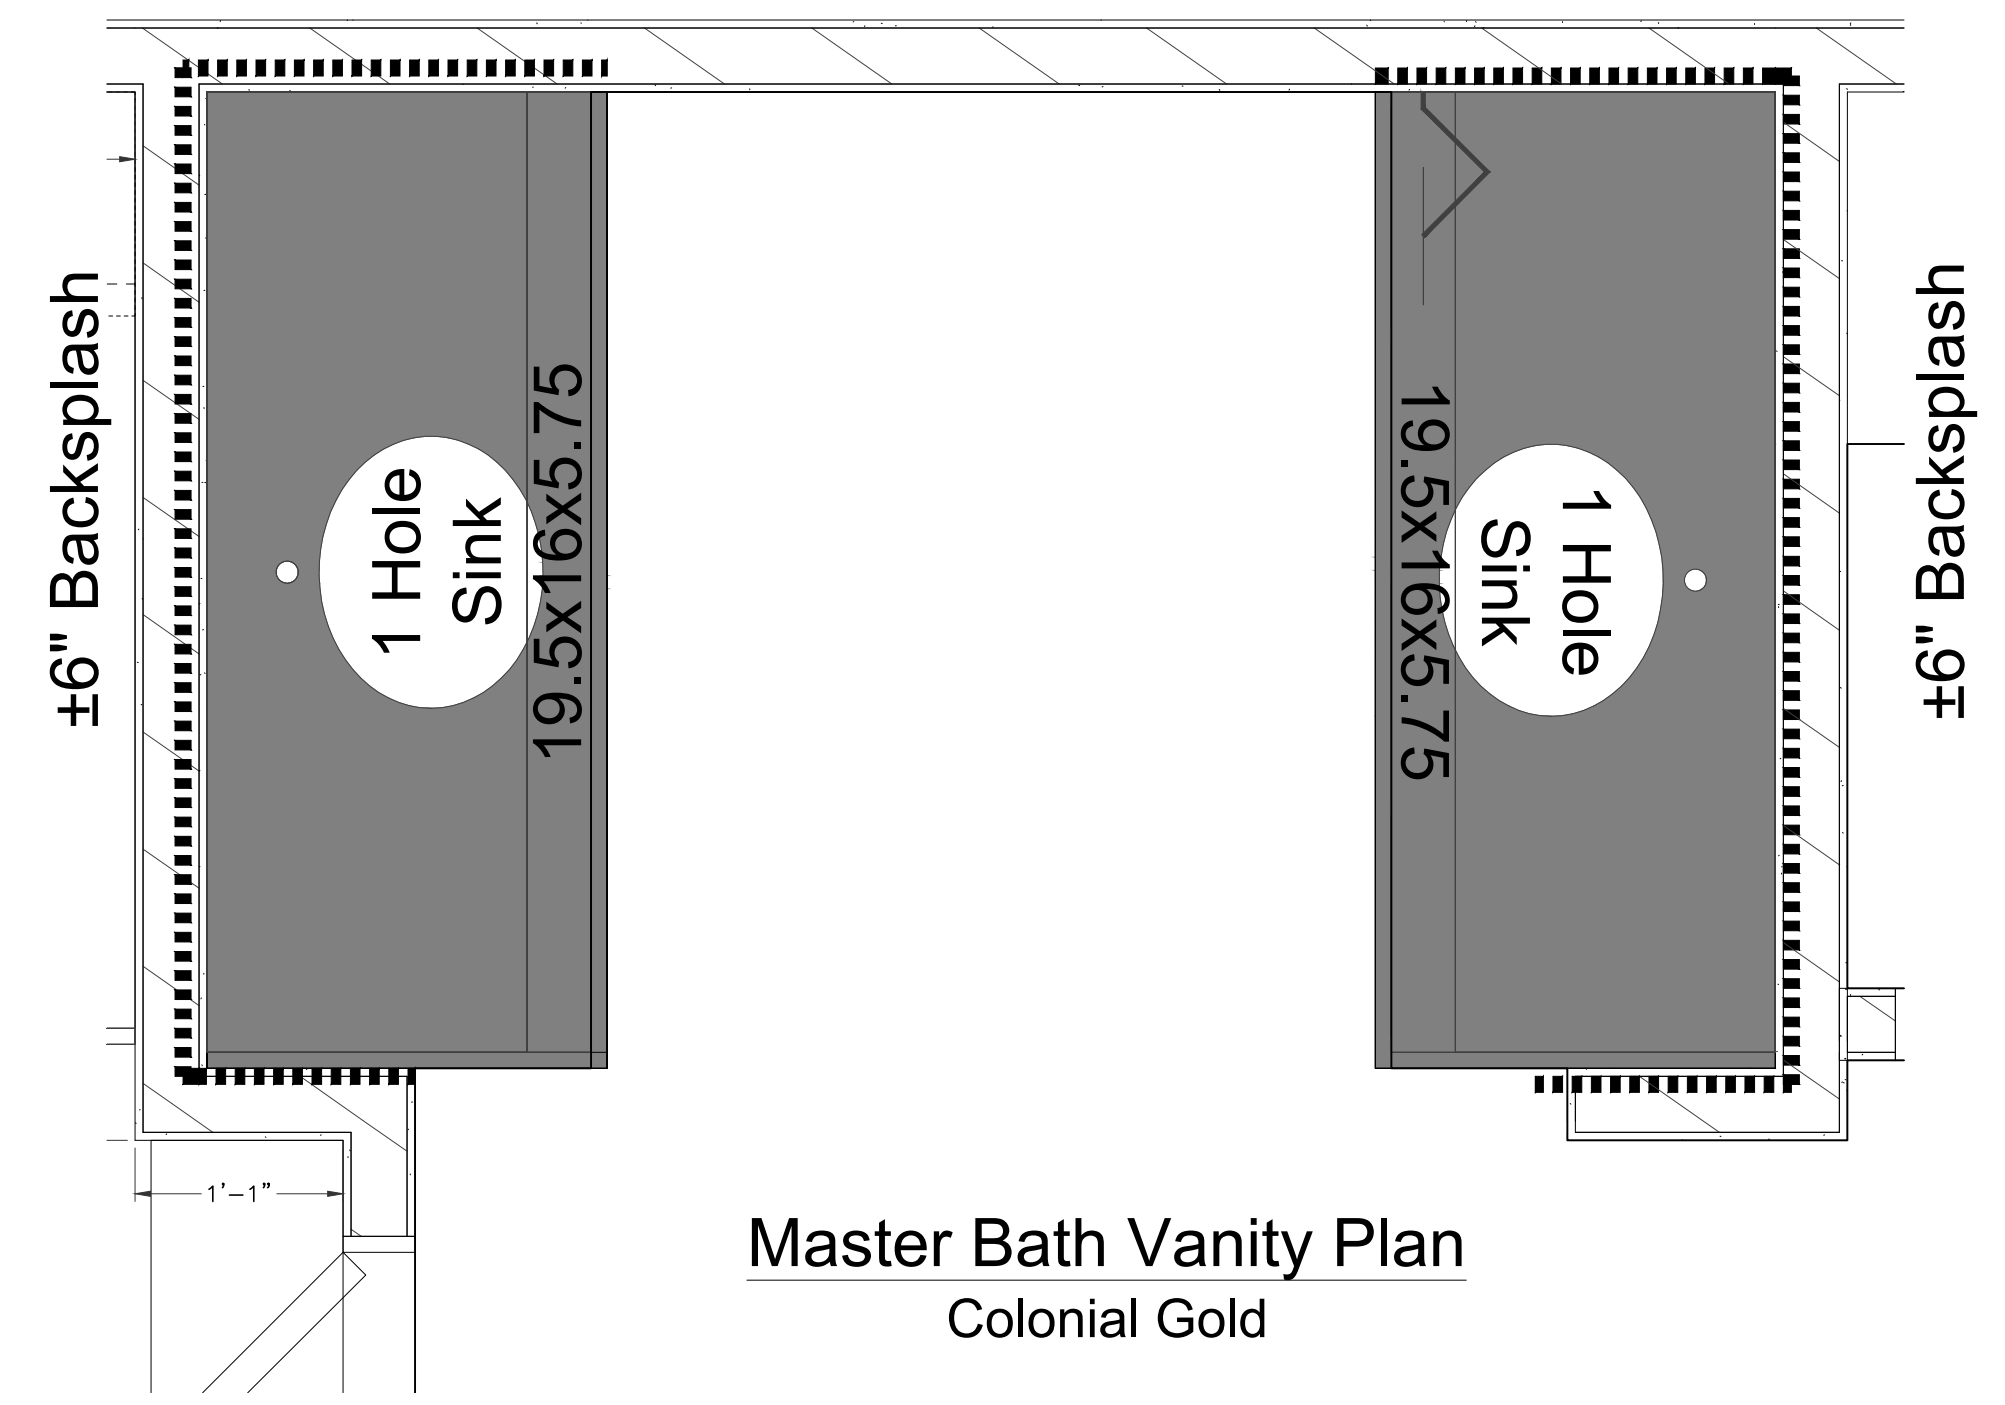

**Pool Bath Plan**  
 Blue Bahia (remnant exotic)

**Master Bath Vanities &  
 Kitchen Perimeter Counters at ±38" AFF  
 Kitchen Island Counter at ±40" AFF**

NO.	DATE	BY	REVISIONS