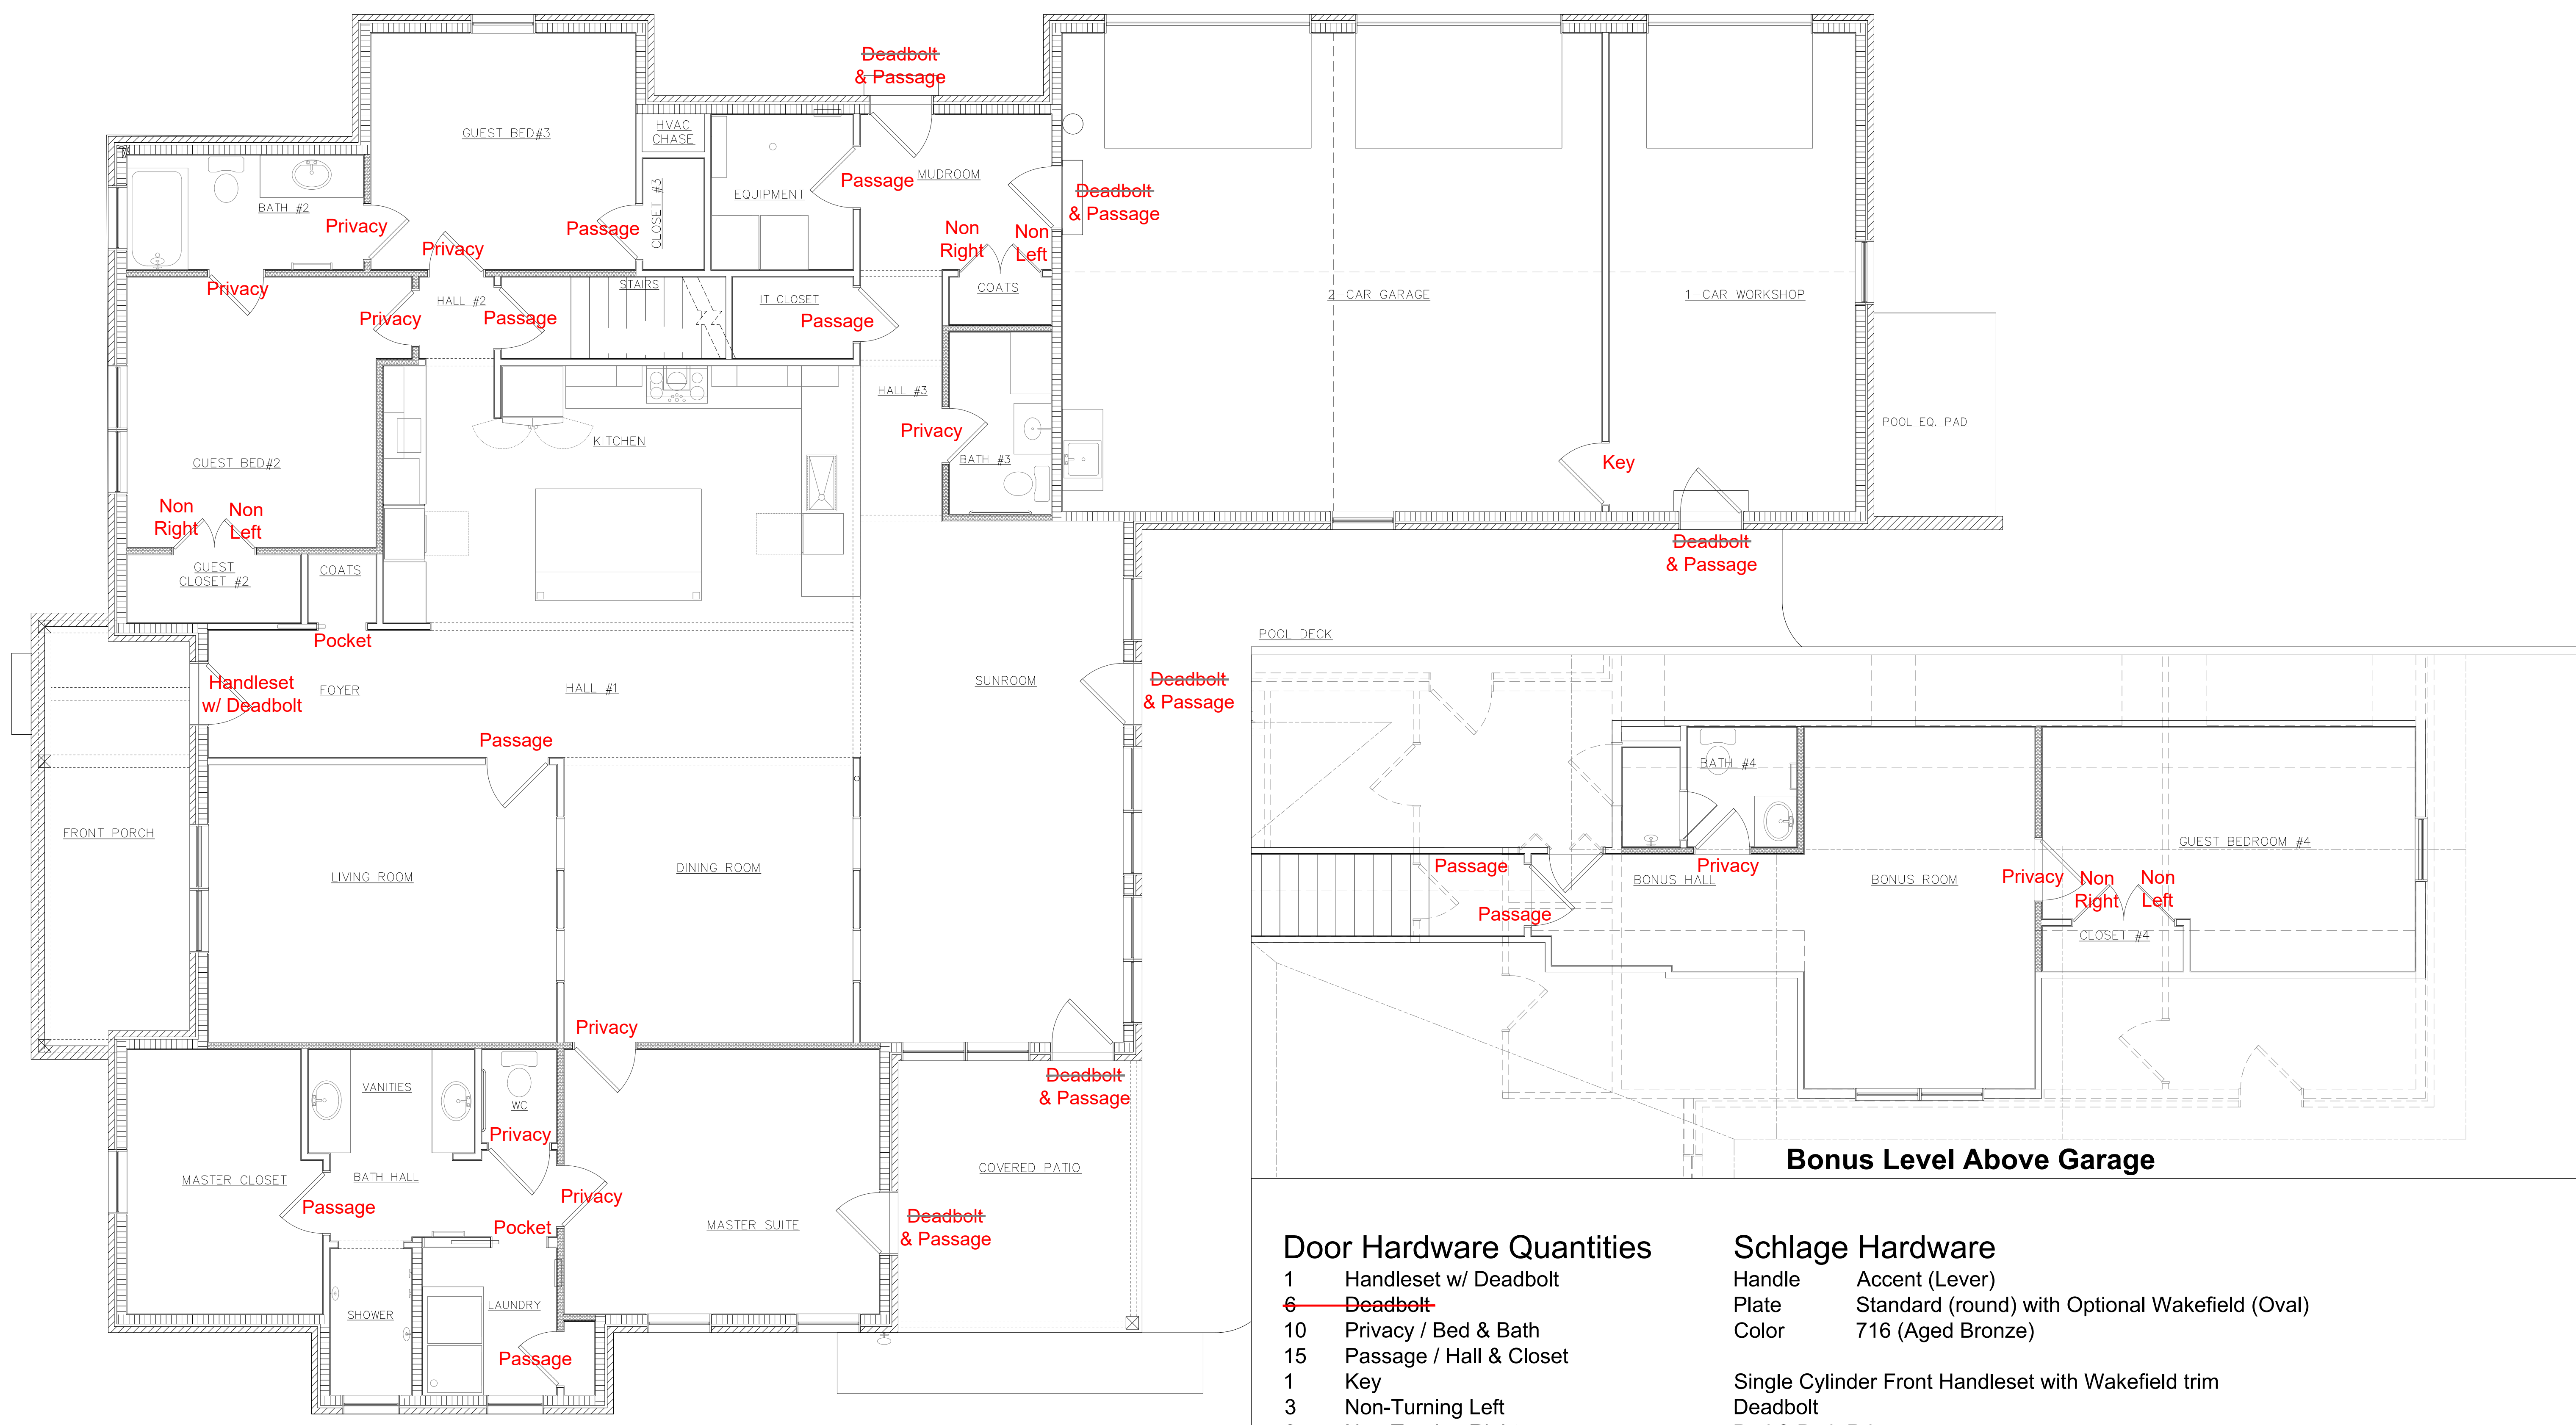

# Alan and Kathy Henderson Plans

Sweet Grass Plantation Subdivision

Door Hardware

### Door Hardware Quantities

- 1 Handleset w/ Deadbolt
- ~~6~~ Deadbolt
- 10 Privacy / Bed & Bath
- 15 Passage / Hall & Closet
- 1 Key
- 3 Non-Turning Left
- 3 Non-Turning Right
- 2 Pocket
- Quantities to be verified

### Schlage Hardware

- Handle Accent (Lever)
- Plate Standard (round) with Optional Wakefield (Oval)
- Color 716 (Aged Bronze)

- Single Cylinder Front Handleset with Wakefield trim
- Deadbolt
- Bed & Bath Privacy
- Hall & Closet Passage
- Non-Turning Dummy
- Square Pocket Lock

REVISIONS	DATE	BY

SHEET	Door
DESIGNED:	ARH
DATE:	2/9/21
SCALE:	1/4" = 1'-0" at 24x36
DRAWING:	Door Hardware
PROJECT NO.:	