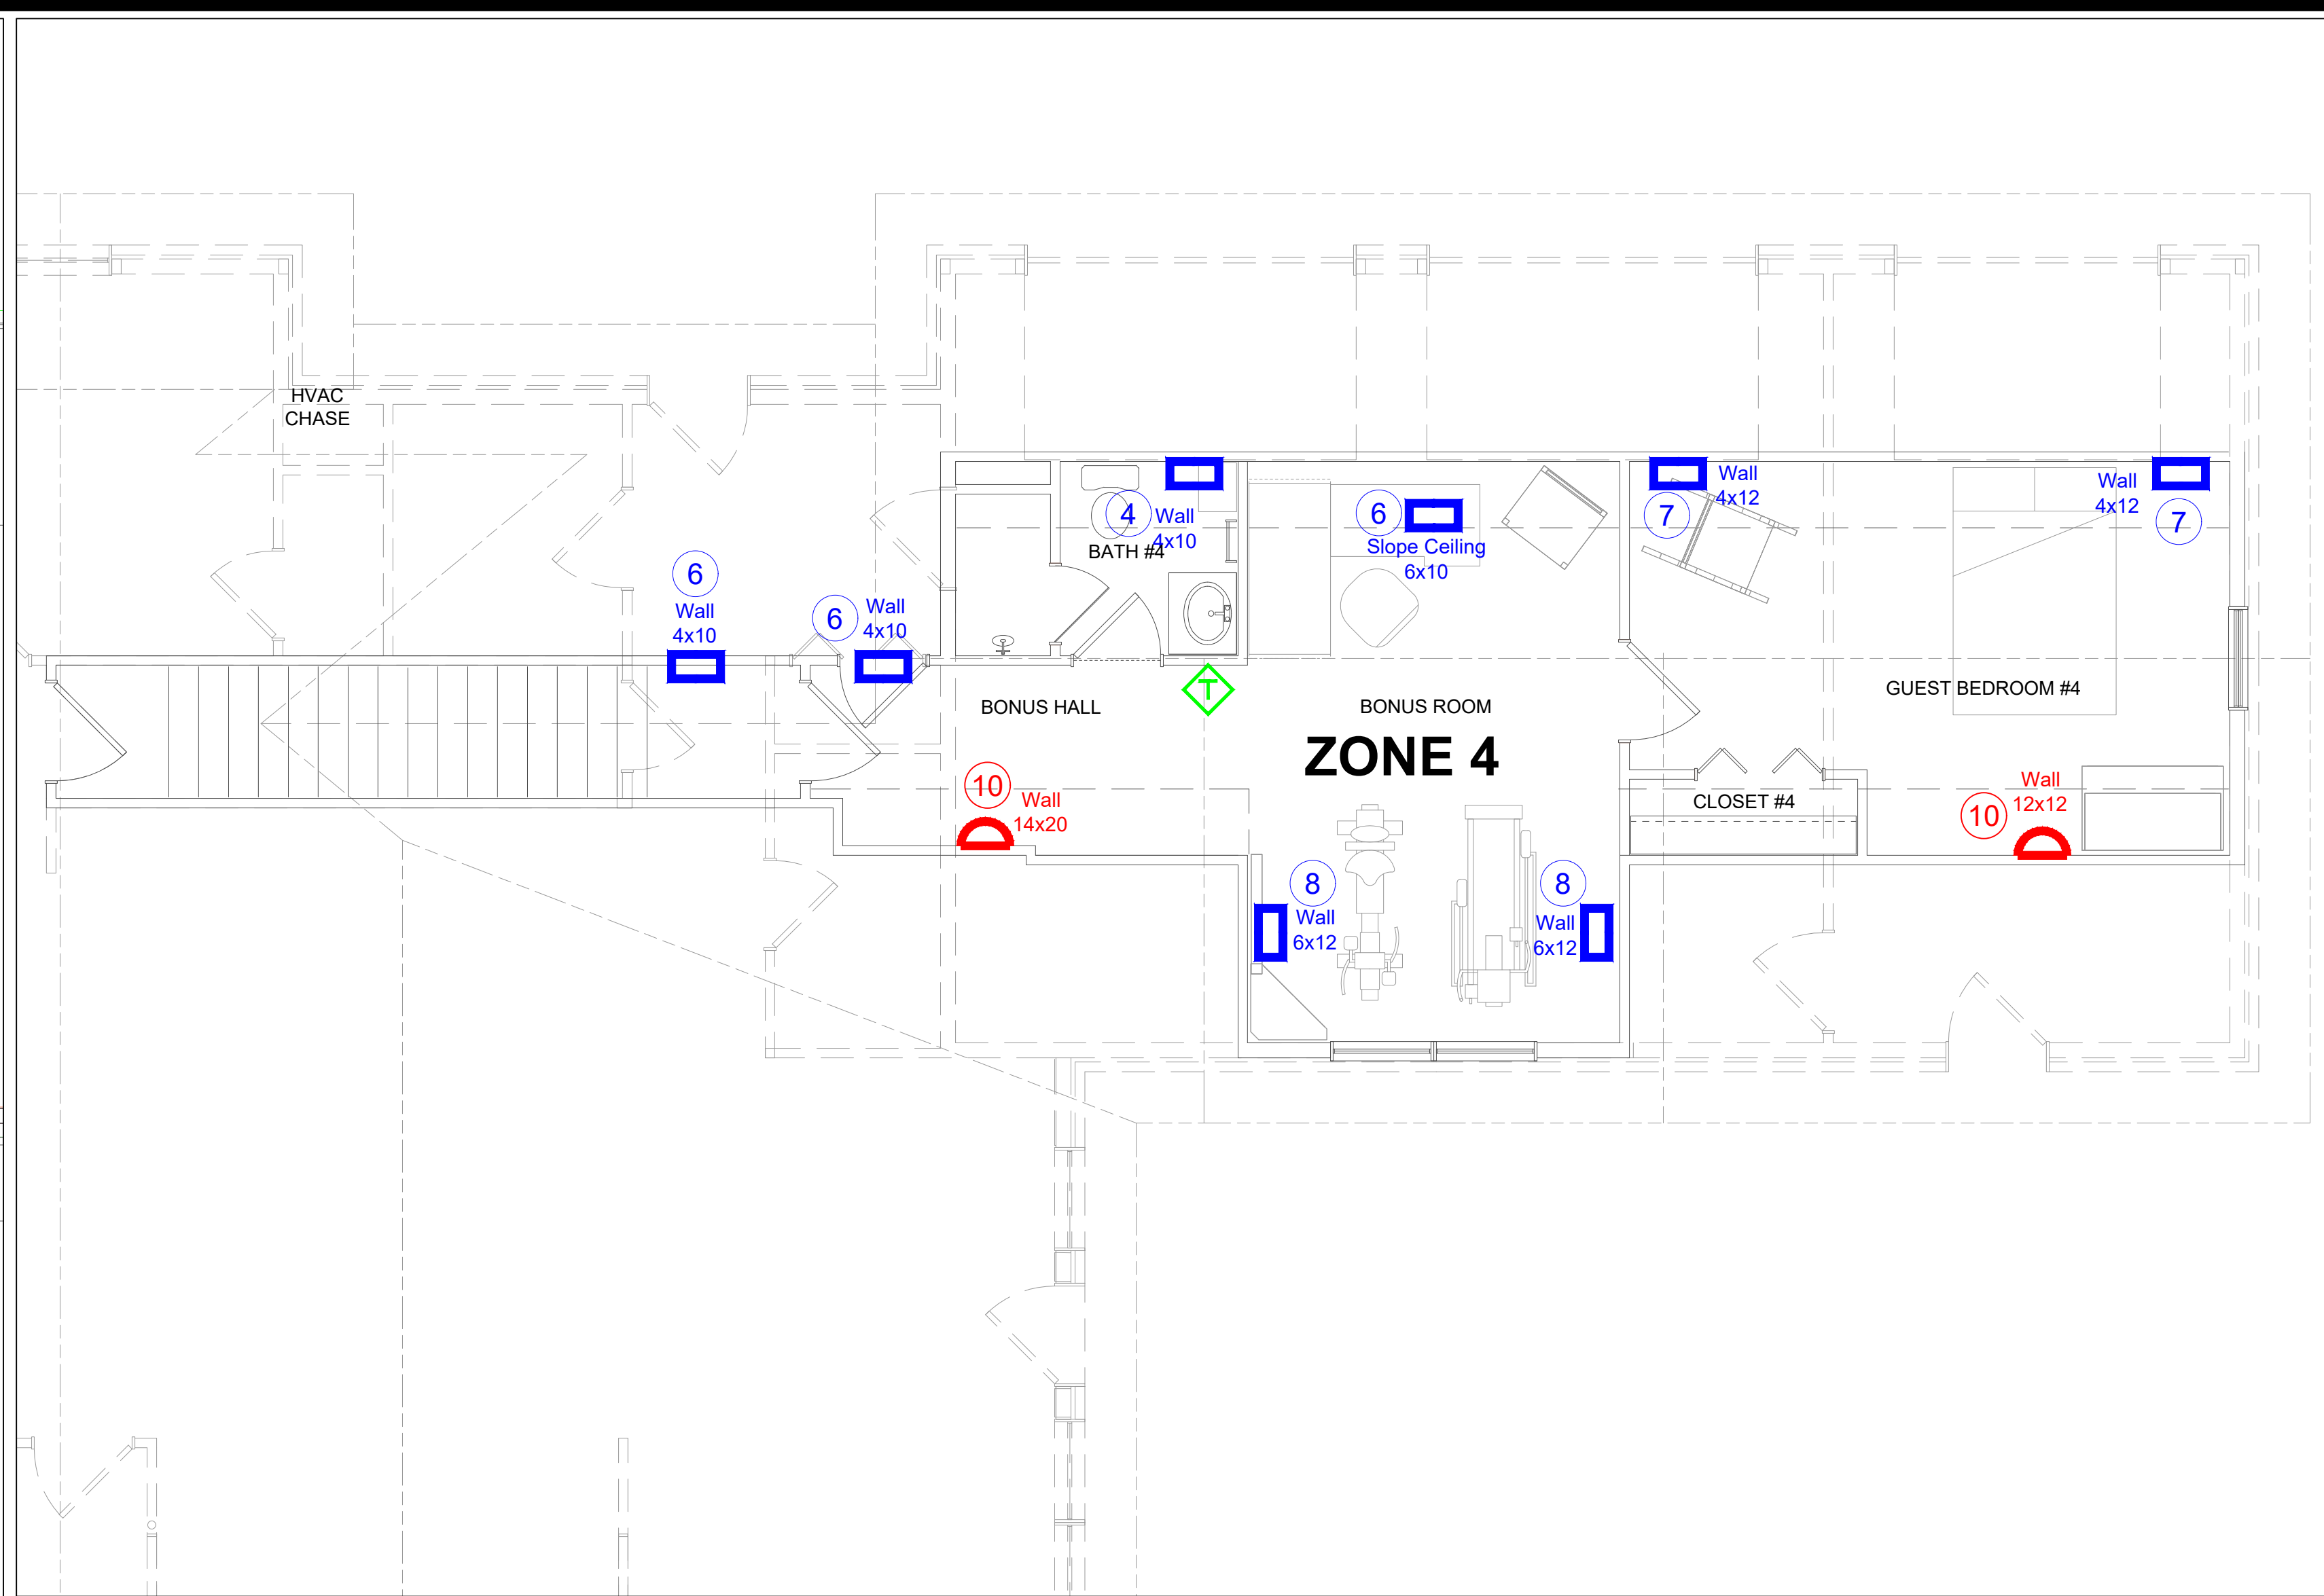

3315 Old Plantation Way

Furniture Location for HVAC Supply and Returns

Alan and Kathy Henderson Plans

Blount County, TN

Sweet Grass Subdivision

Legend

- Return in Floor
- Return in Wall
- Return in Corner
- Supply in Floor/Wall/Ceiling (see Note)
- 4x12 Vent Size
- Duct Size

REVISIONS	DATE	BY

SHEET	HVAC
DESIGNED:	ARH
DATE:	8/31/20
SCALE:	1/8"=1'-0" @ 24x36
DRAWING:	Henderson HVAC
PROJECT NO: