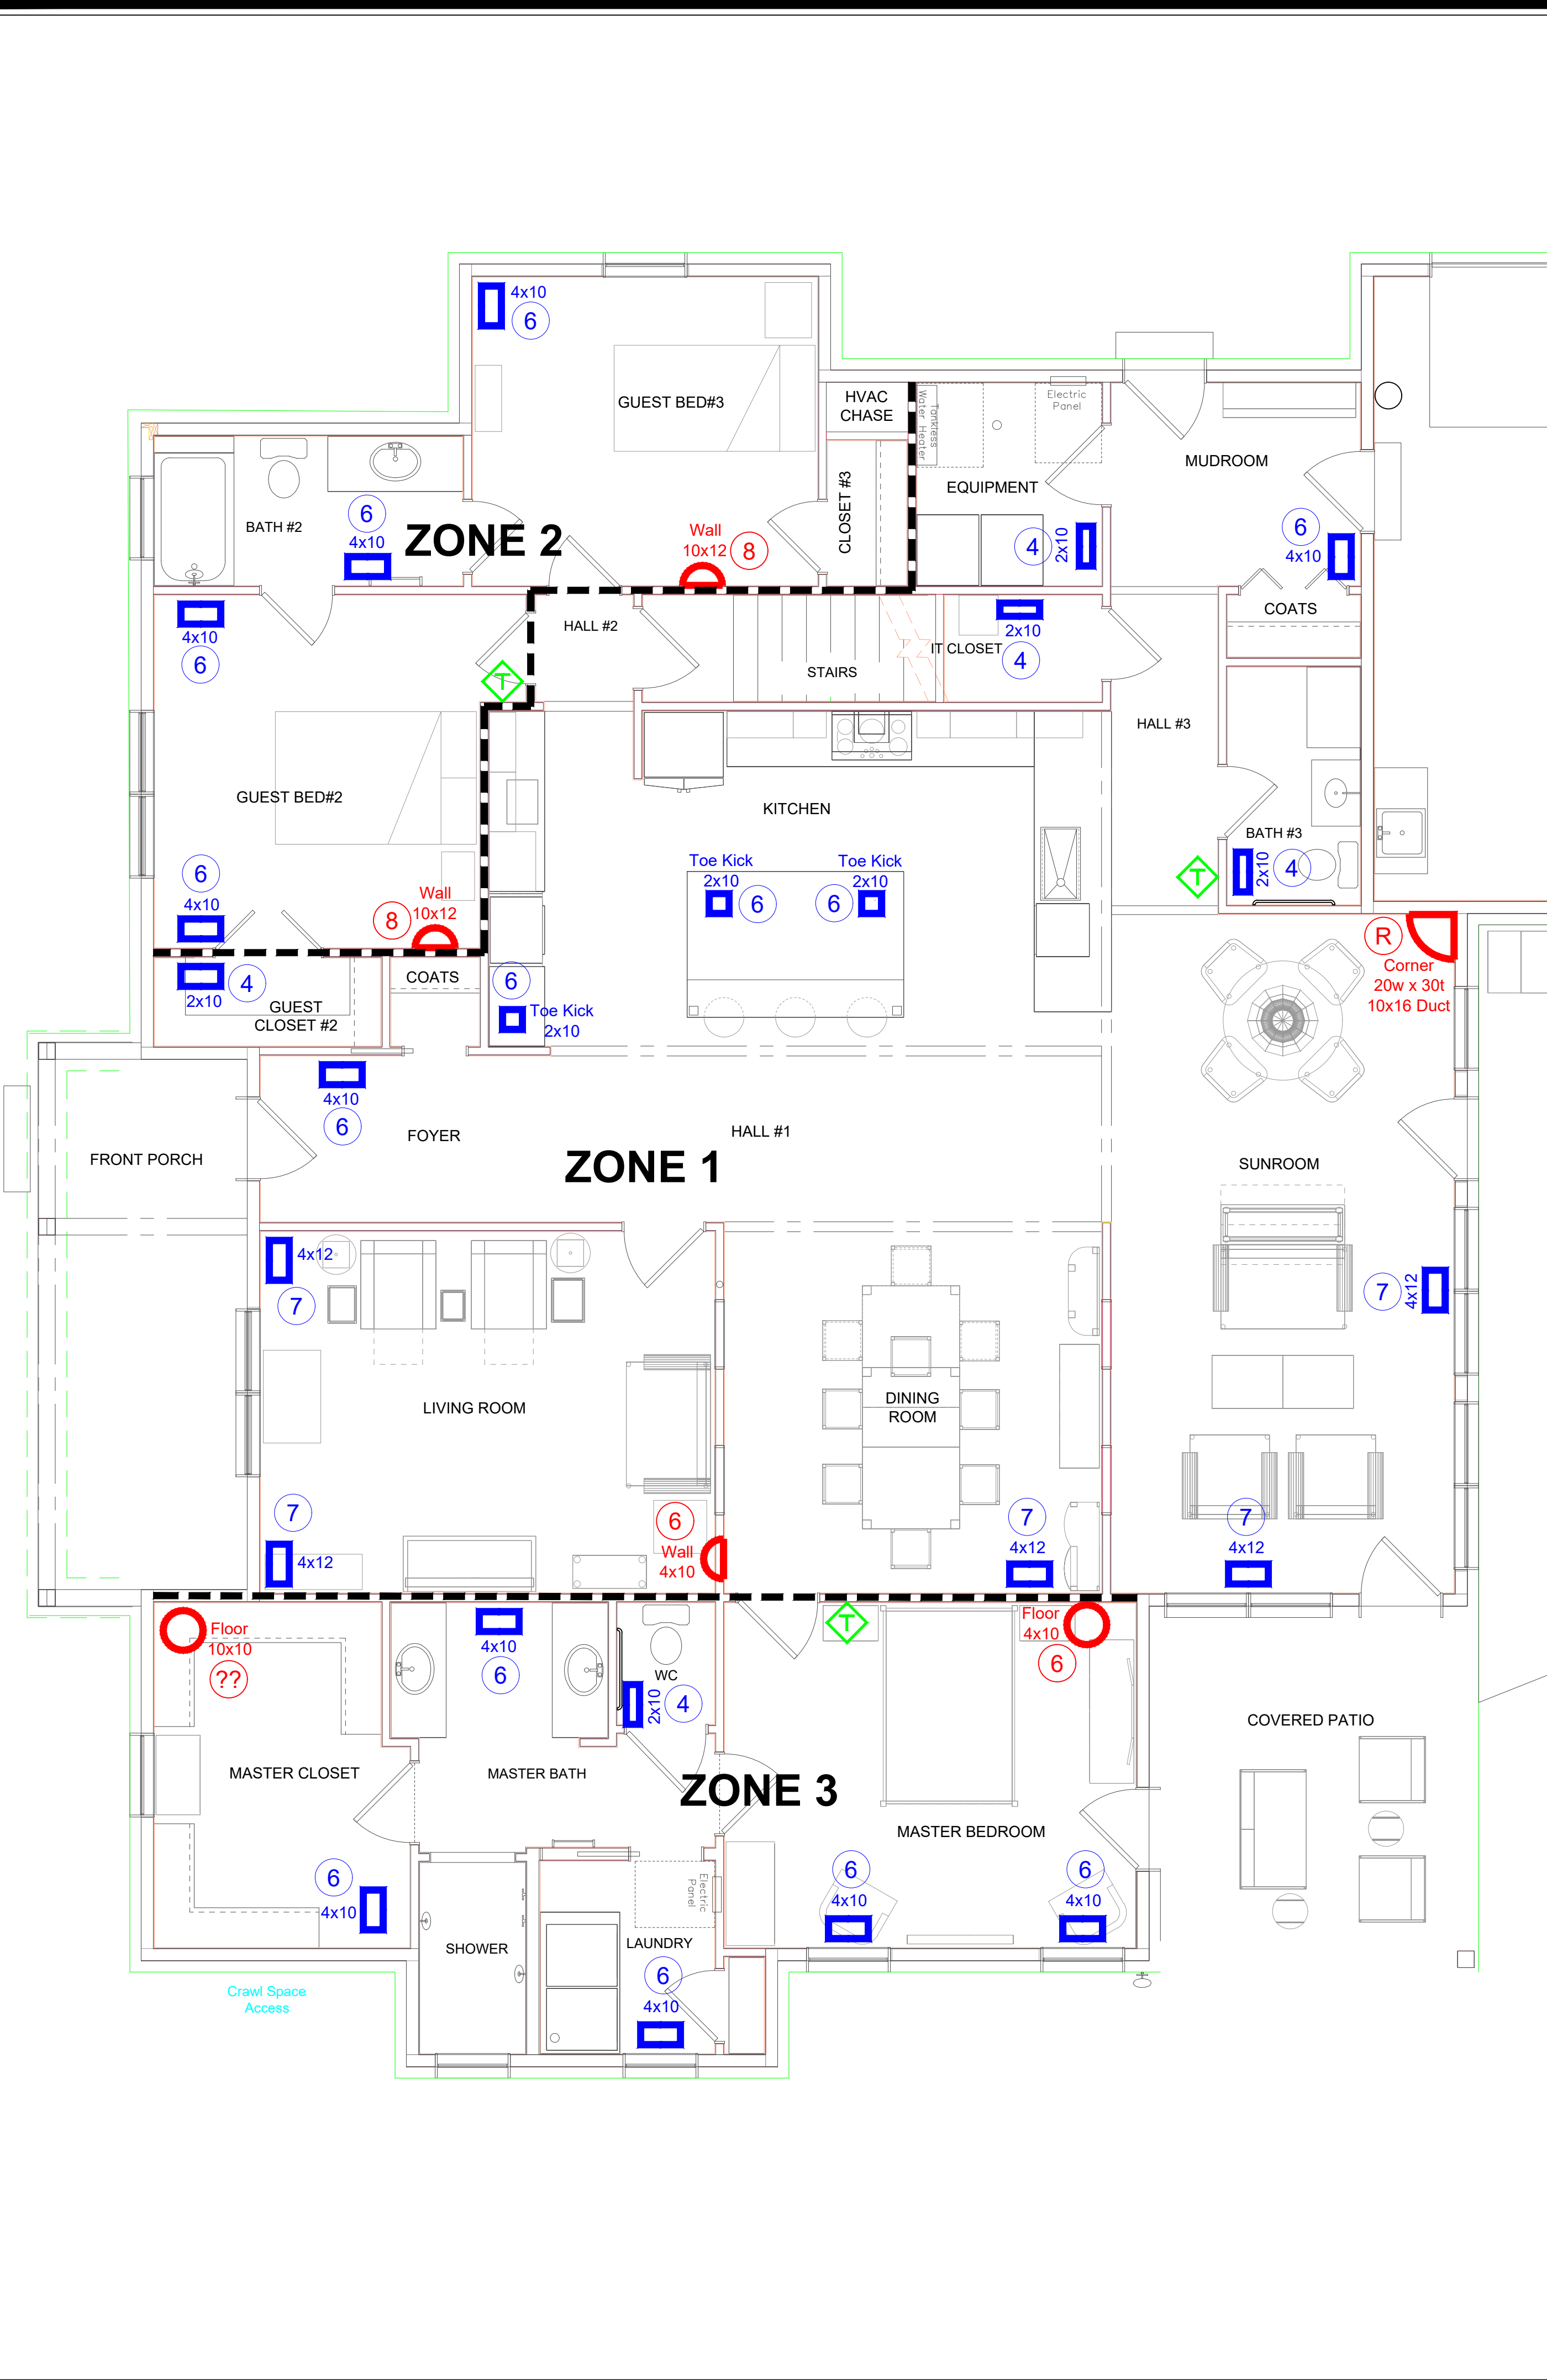

3315 Old Plantation Way

Furniture Location for HVAC Supply and Returns

Alan and Kathy Henderson Plans

Blount County, TN

Sweet Grass Subdivision

Legend

- Return in Floor
- Return in Wall
- Return in Corner
- Supply in Floor/Wall/Ceiling (see Note)
- 4x12 Vent Size
- Duct Size

REVISIONS	DATE	BY

SHEET	HVAC
DESIGNED:	ARH
DATE:	8/31/20
SCALE:	1/8"=1'-0" @ 24x36
DRAWING:	Henderson HVAC
PROJECT NO: