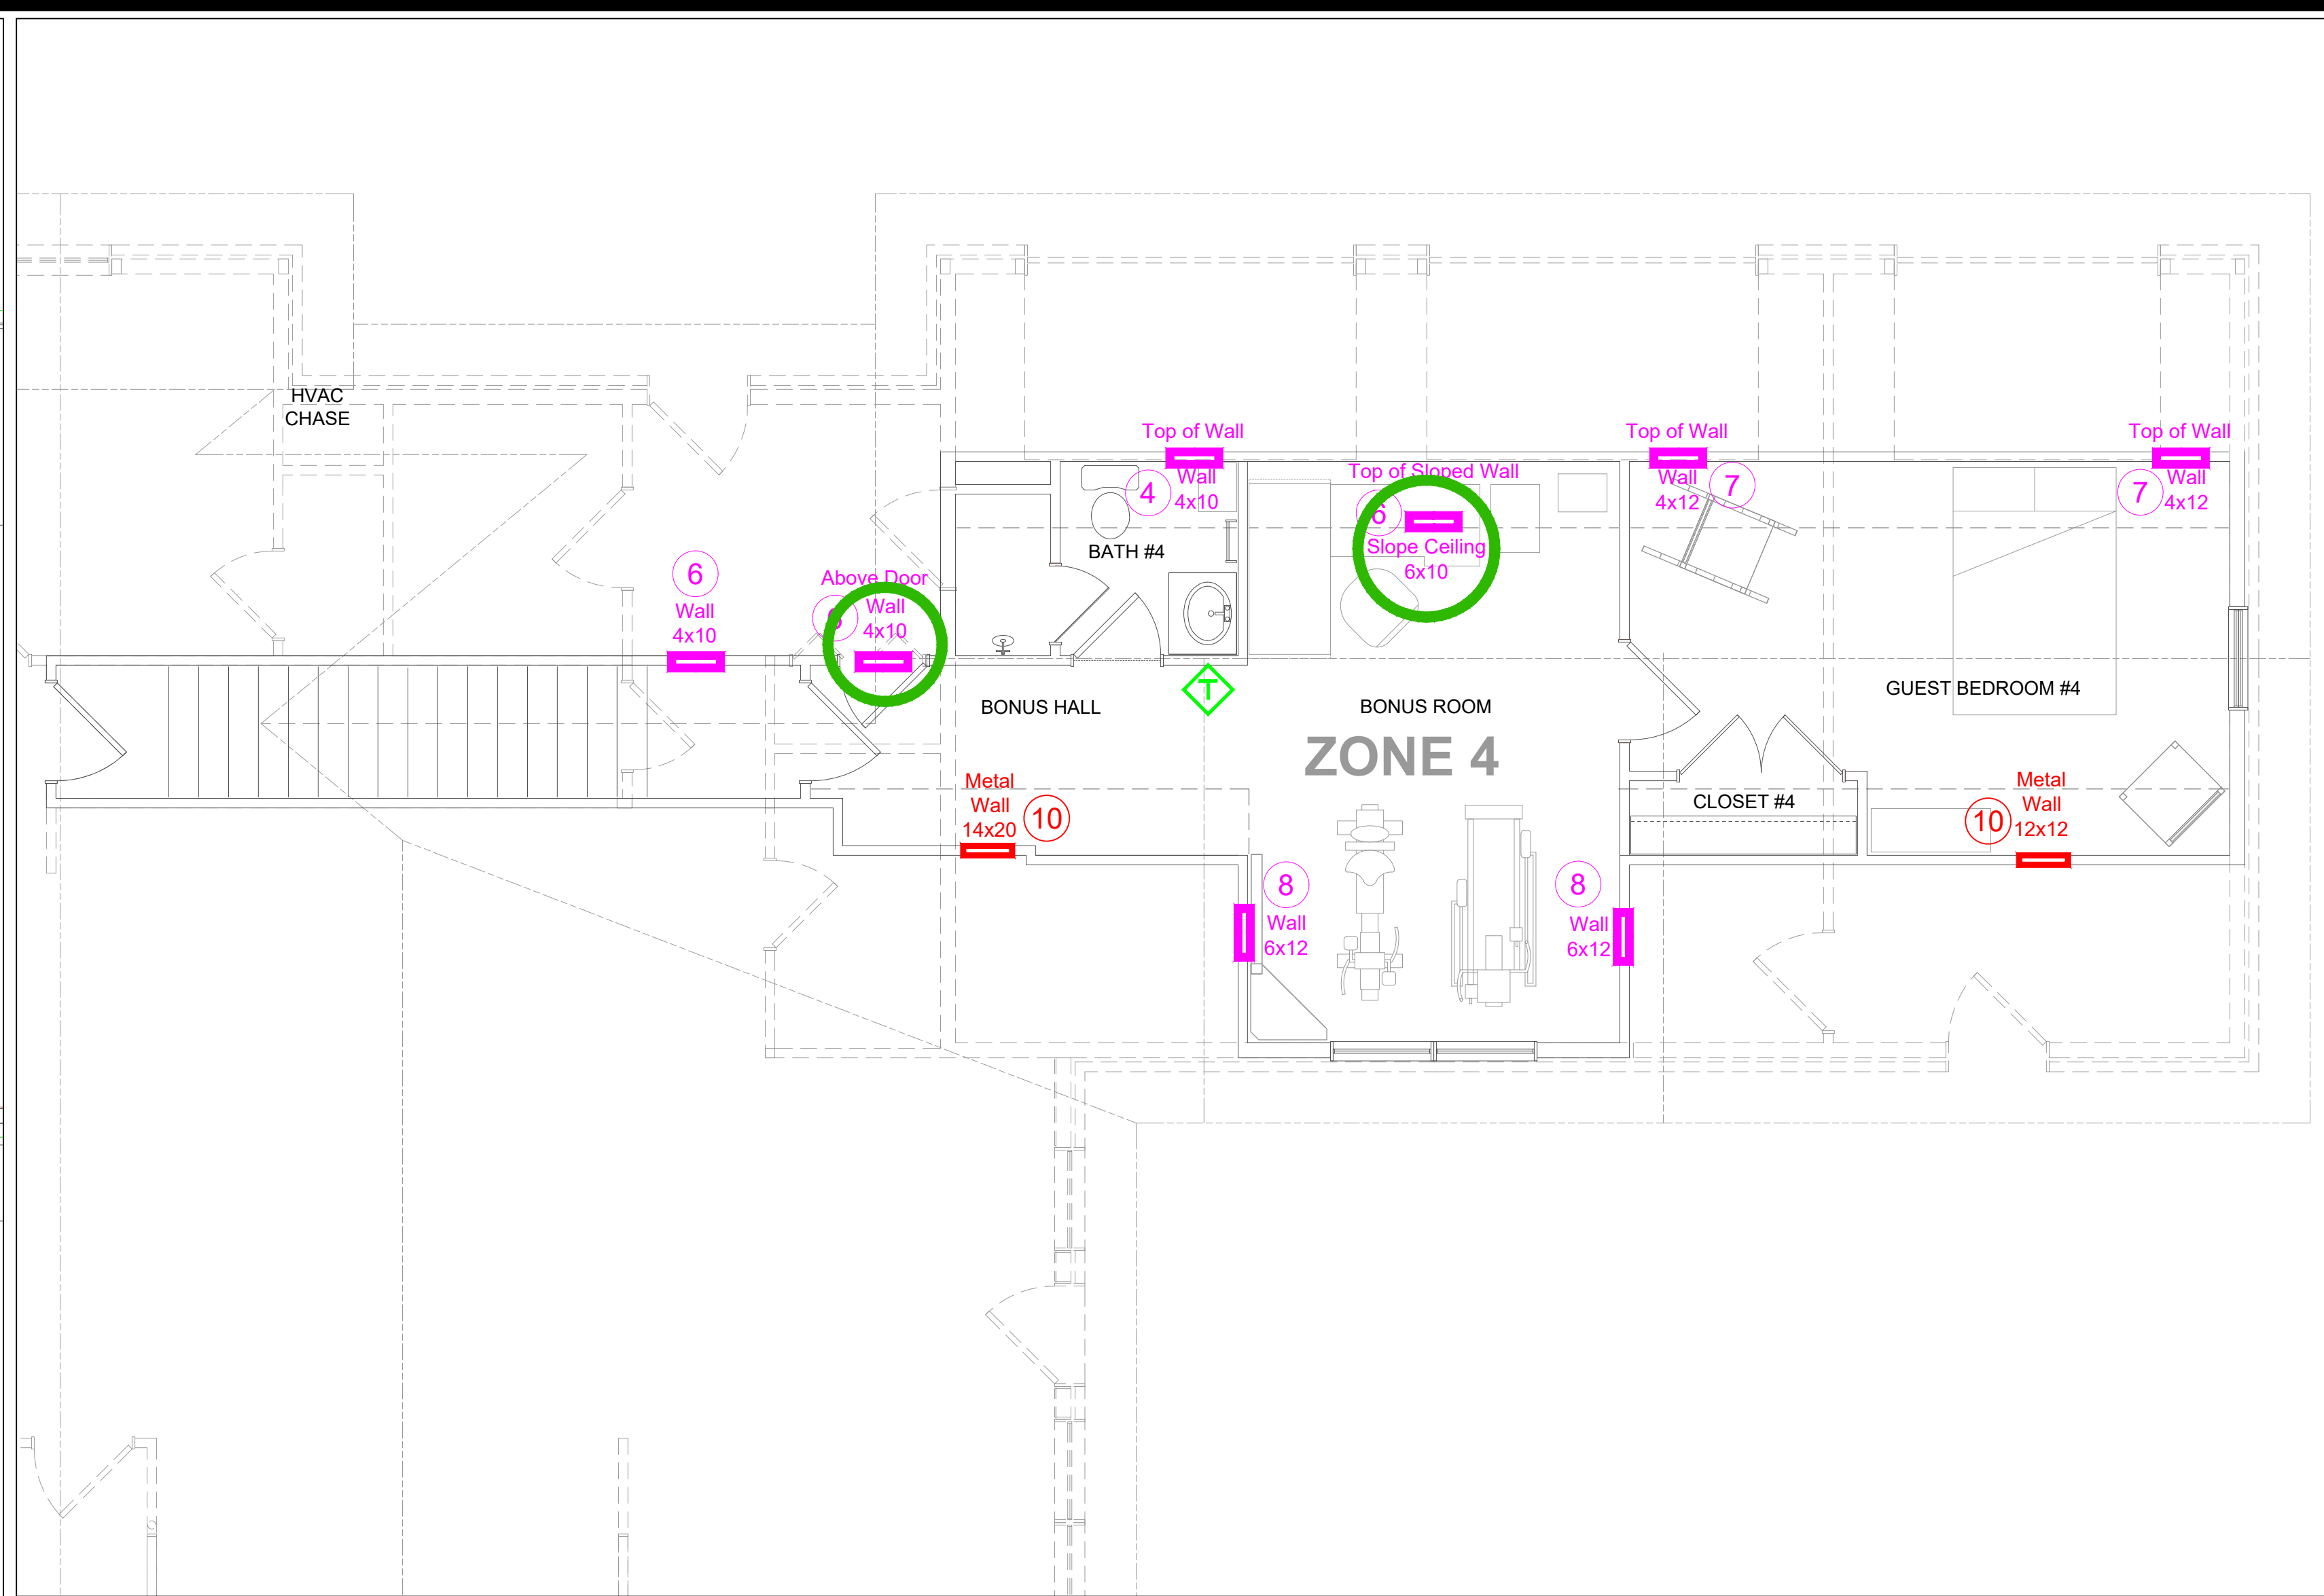

3315 Old Plantation Way

Blount County, TN

Furniture Location for HVAC Supply and Returns

Alan and Kathy Henderson Plans

Sweet Grass Subdivision

Legend

- Wood Return in Floor
- Metal Return in Wall
- Metal Return in Corner
- Wood Supply in Floor/Wall/Ceiling (see Note)
- Metal Supply in Floor/Wall/Ceiling
- 4x12 Vent Size
- ⑦ Duct Size
- --- Zone Boundary
- White Metal Grilles
- Brown Metal Grille

Room	Type	Location	Size	Size	Size	Size	Size	Color
Master Bath	Supply	Floor					4x10	White
Master Laundry	Supply	Floor					4x10	White
Master WC	Supply	Floor					2x10	White
Living Room	Return	Wall					4x10	White
Sunroom	Supply	Floor				4x12		White
Sunroom	Supply	Floor				4x12		White
Foyer	Supply	Floor					4x10	White
Guest Bedroom #2	Return	Wall	10x12					White
Bath #2	Supply	Floor					4x10	Brown
Guest Bedroom #3	Return	Wall	10x12					White
IT Closet	Supply	Floor					2x10	White
Bath #3	Supply	Floor					2x10	White
Equipment	Supply	Floor					2x10	White
Mudroom	Supply	Floor					4x10	White
Bonus Hall	Supply	Wall					4x10	White
Bonus Room	Supply	Slope Ceiling			6x10			
Totals	15			2	1	2	6	4

REVISIONS	DATE	BY

SHEET
HVAC

DESIGNED: ARH
DATE: 12/31/20
SCALE: 1/8"=1'-0" @ 24x36
DRAWING: Henderson HVAC
PROJECT NO: