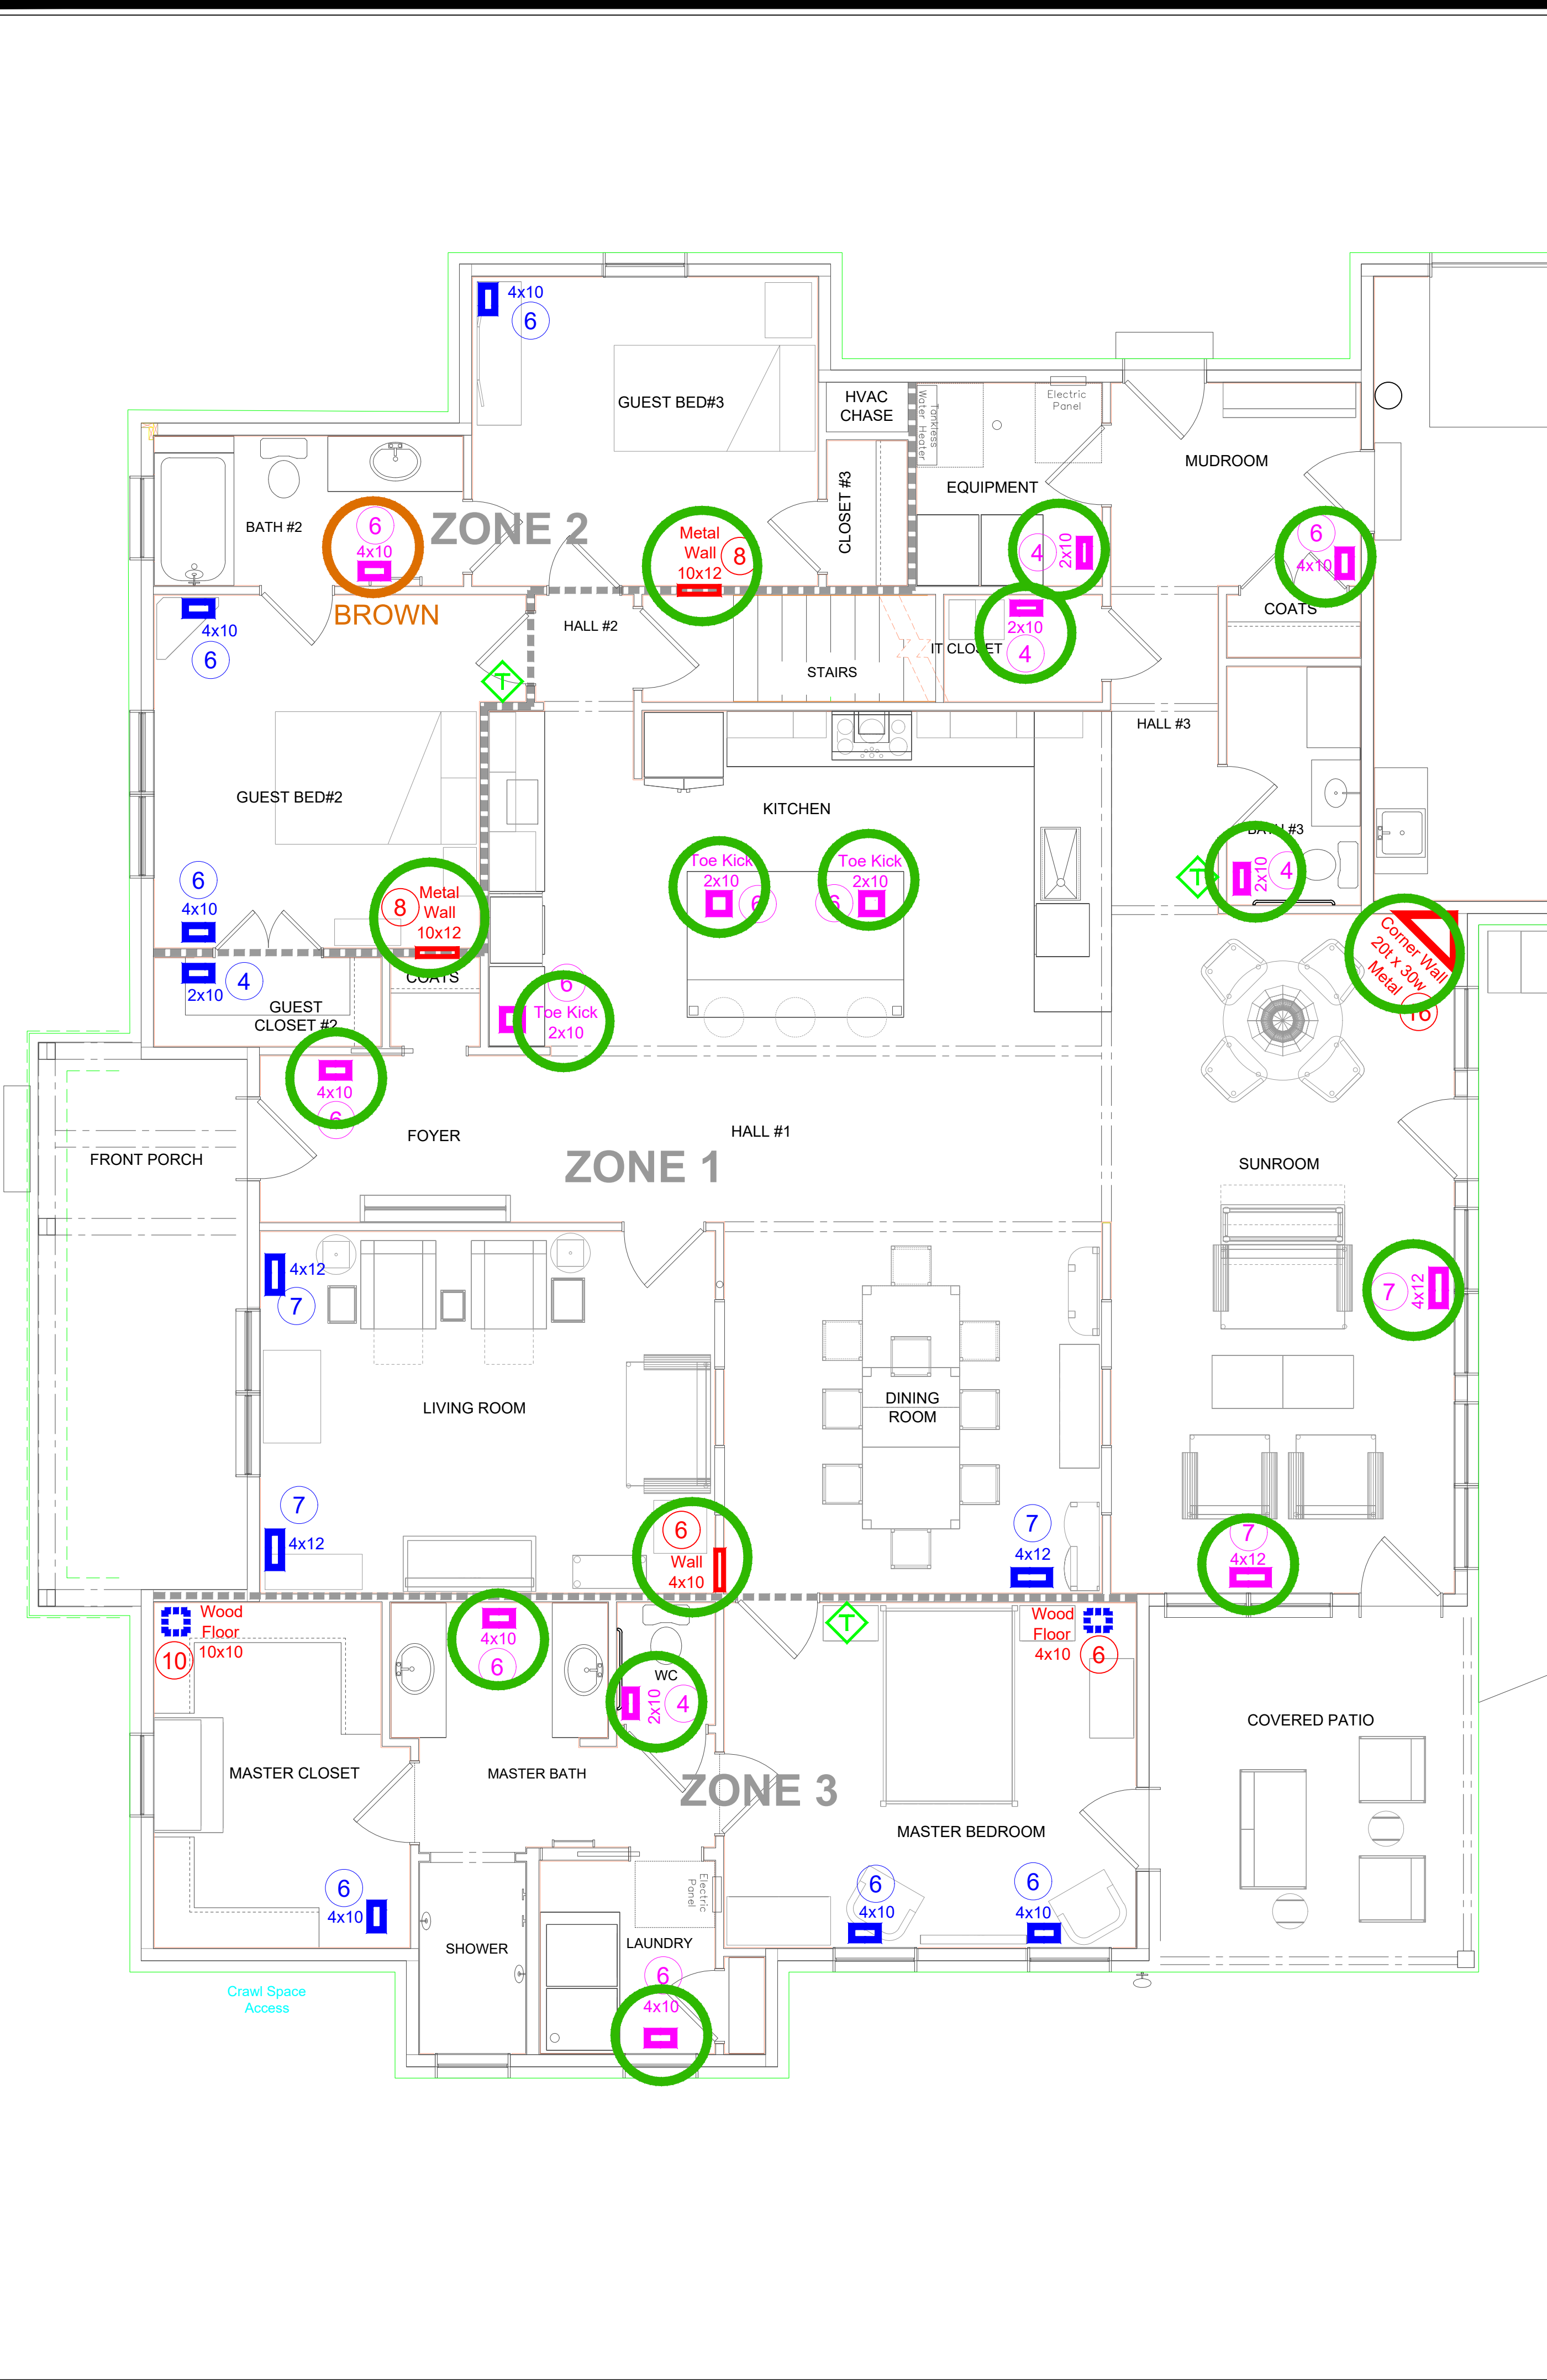

3315 Old Plantation Way

Blount County, TN

Furniture Location for HVAC Supply and Returns

Alan and Kathy Henderson Plans

Sweet Grass Subdivision

Legend

- Wood Return in Floor
- Metal Return in Wall
- Metal Return in Corner
- Wood Supply in Floor/Wall/Ceiling (see Note)
- Metal Supply in Floor/Wall/Ceiling
- 4x12 Vent Size
- ⑦ Duct Size
- --- Zone Boundary
- White Metal Grilles
- Brown Metal Grille

Room	Type	Location	Size	Size	Size	Size	Size	Color
Master Bath	Supply	Floor					4x10	White
Master Laundry	Supply	Floor					4x10	White
Master WC	Supply	Floor					2x10	White
Living Room	Return	Wall					4x10	White
Sunroom	Supply	Floor				4x12		White
Sunroom	Supply	Floor				4x12		White
Foyer	Supply	Floor					4x10	White
Guest Bedroom #2	Return	Wall	10x12					White
Bath #2	Supply	Floor					4x10	Brown
Guest Bedroom #3	Return	Wall	10x12					White
IT Closet	Supply	Floor					2x10	White
Bath #3	Supply	Floor					2x10	White
Equipment	Supply	Floor					2x10	White
Mudroom	Supply	Floor					4x10	White
Bonus Hall	Supply	Wall					4x10	White
Bonus Room	Supply	Slope Ceiling			6x10			
Totals	15			2	1	2	6	4

REVISIONS	DATE	BY

SHEET
HVAC

DESIGNED: ARH
DATE: 12/31/20
SCALE: 1/8"=1'-0" @ 24x36
DRAWING: Henderson HVAC
PROJECT NO: