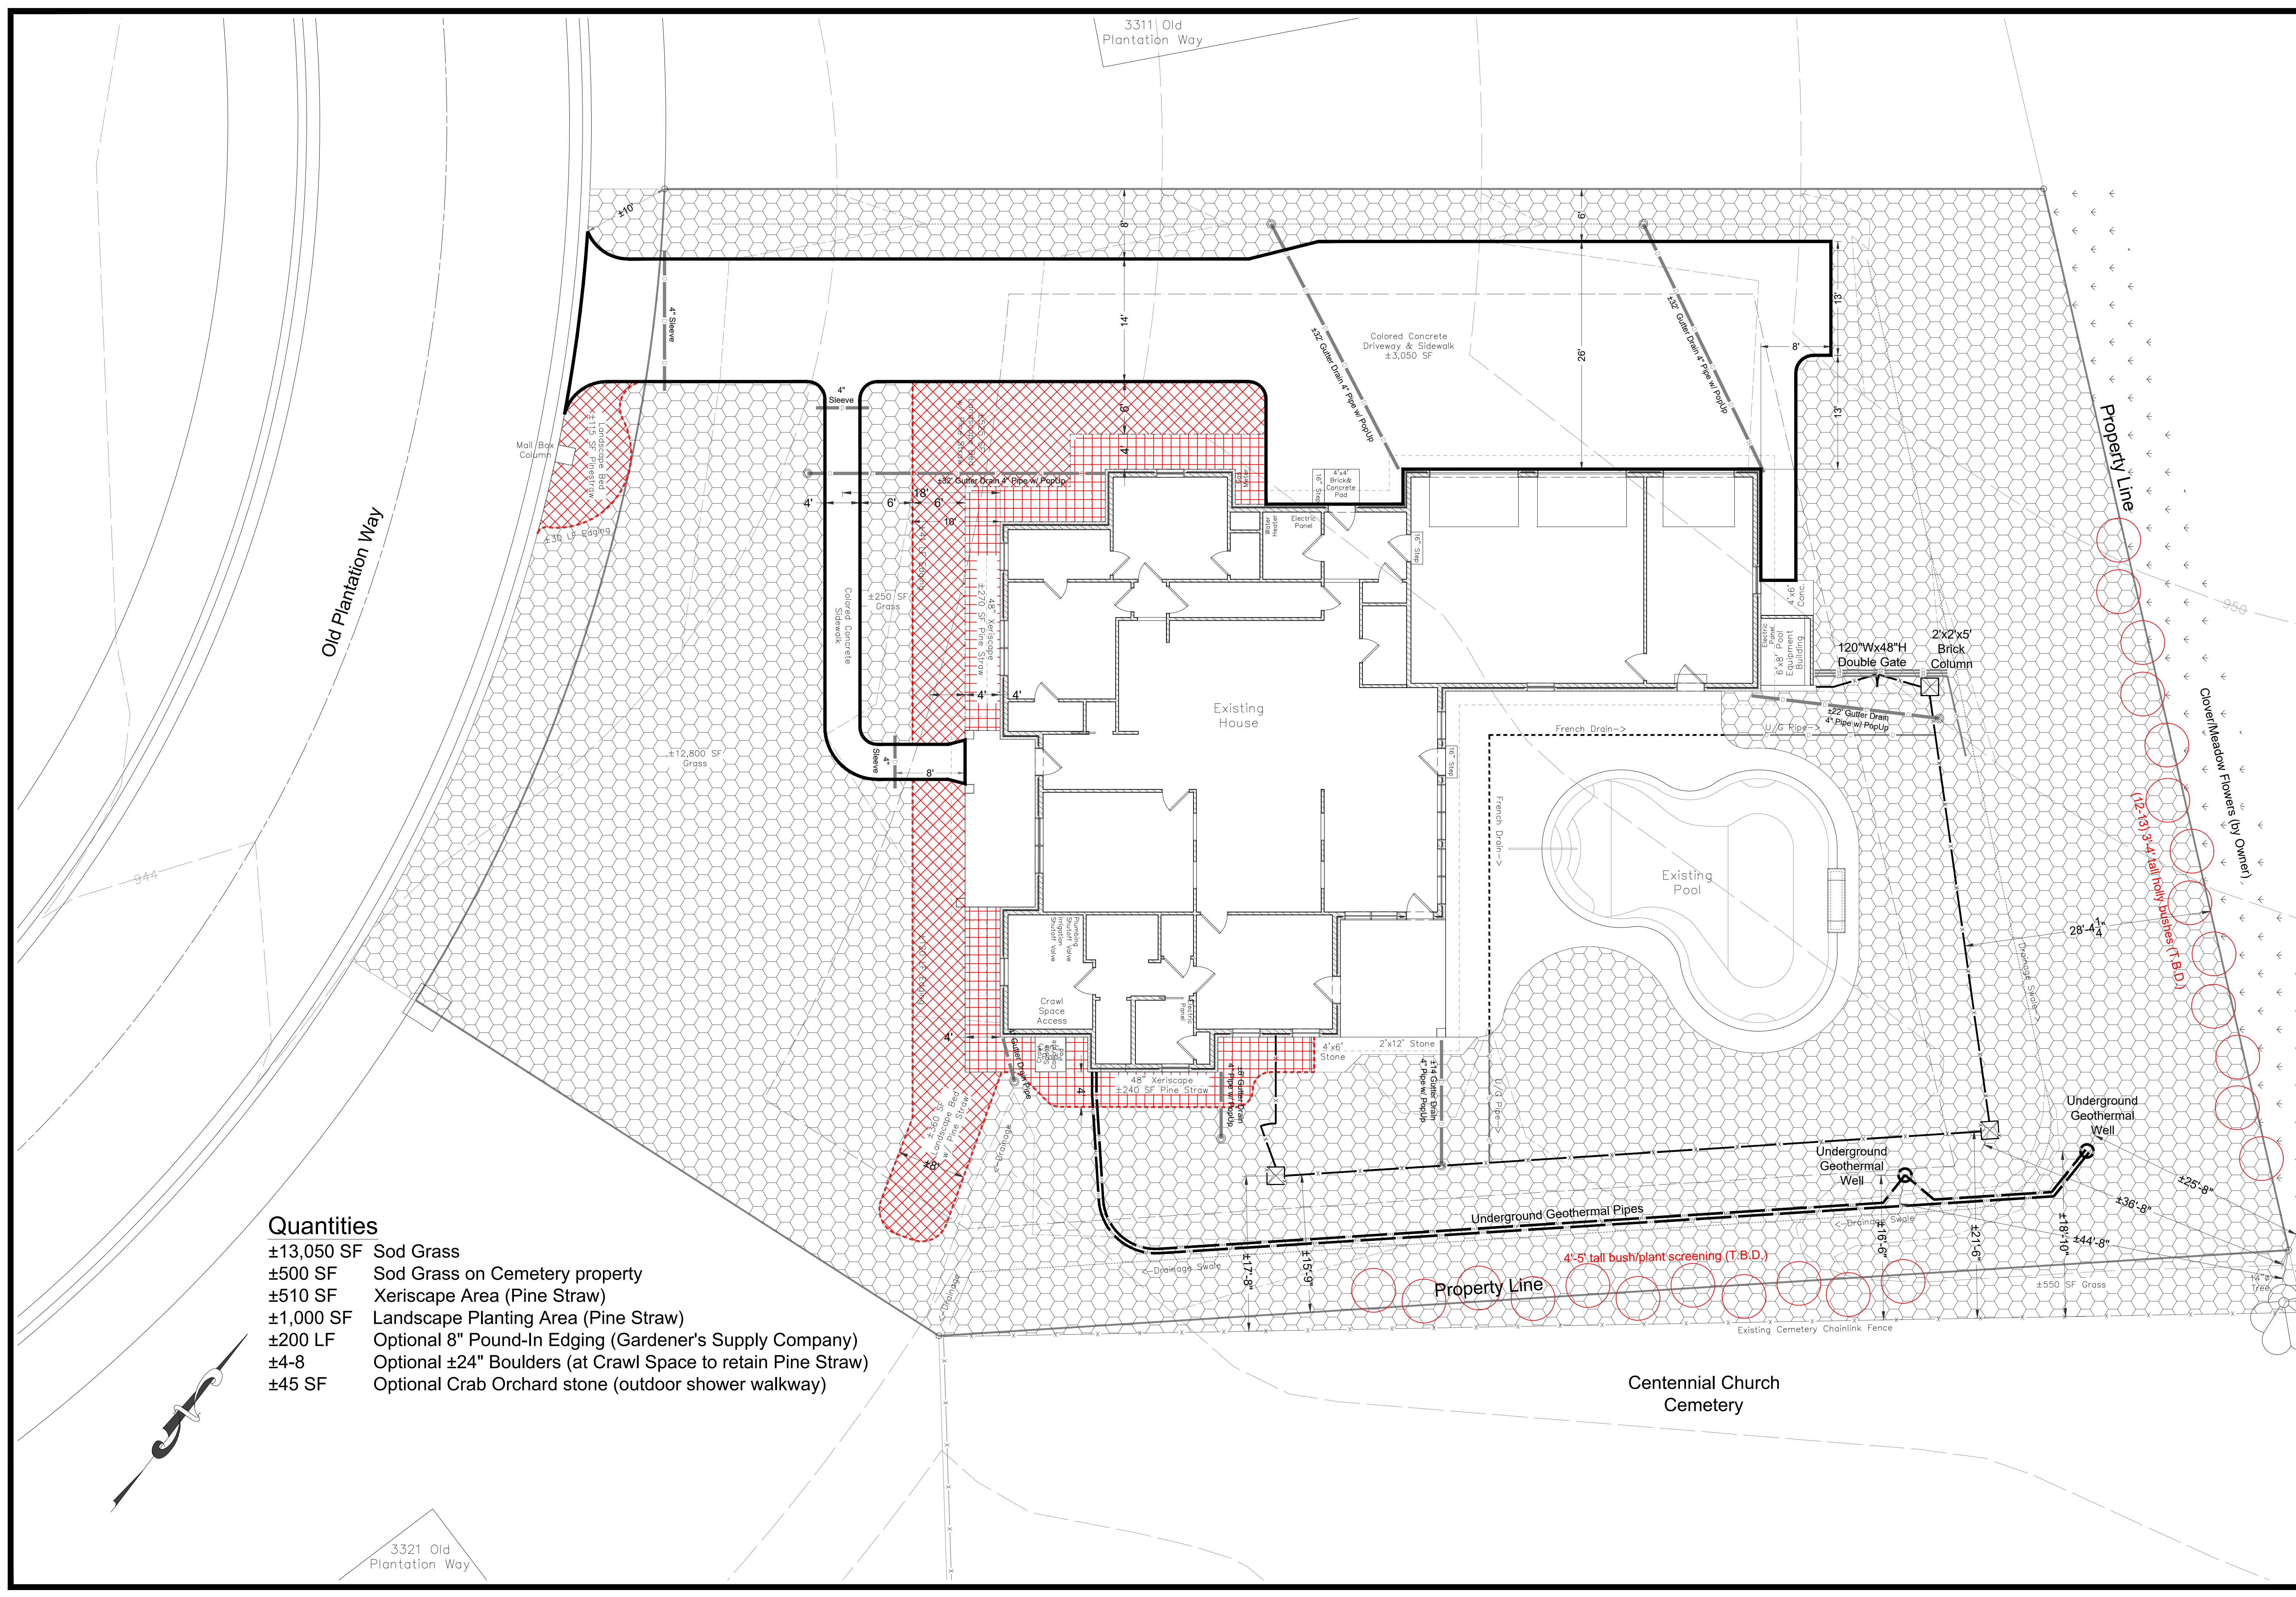

Alan R. Henderson
3642 South Creek Road
Knoxville, TN 37920
865-621-9927 (cell)

3315 Old Plantation Way

Alan and Kathy Henderson Plans

Sweet Grass Plantation Subdivision

Blount County, TN

Irrigation Plan

REVISIONS

DATE	BY

Irrigation

DESIGNED: ARH
DATE: 3/6/21
SCALE: 1" = 8' at 24x36
DRAWING: Henderson Landscape
PROJECT NO:

Quantities

- ±13,050 SF Sod Grass
- ±500 SF Sod Grass on Cemetery property
- ±510 SF Xeriscape Area (Pine Straw)
- ±1,000 SF Landscape Planting Area (Pine Straw)
- ±200 LF Optional 8" Pound-In Edging (Gardener's Supply Company)
- ±4-8 Optional ±24" Boulders (at Crawl Space to retain Pine Straw)
- ±45 SF Optional Crab Orchard stone (outdoor shower walkway)

3321 Old Plantation Way