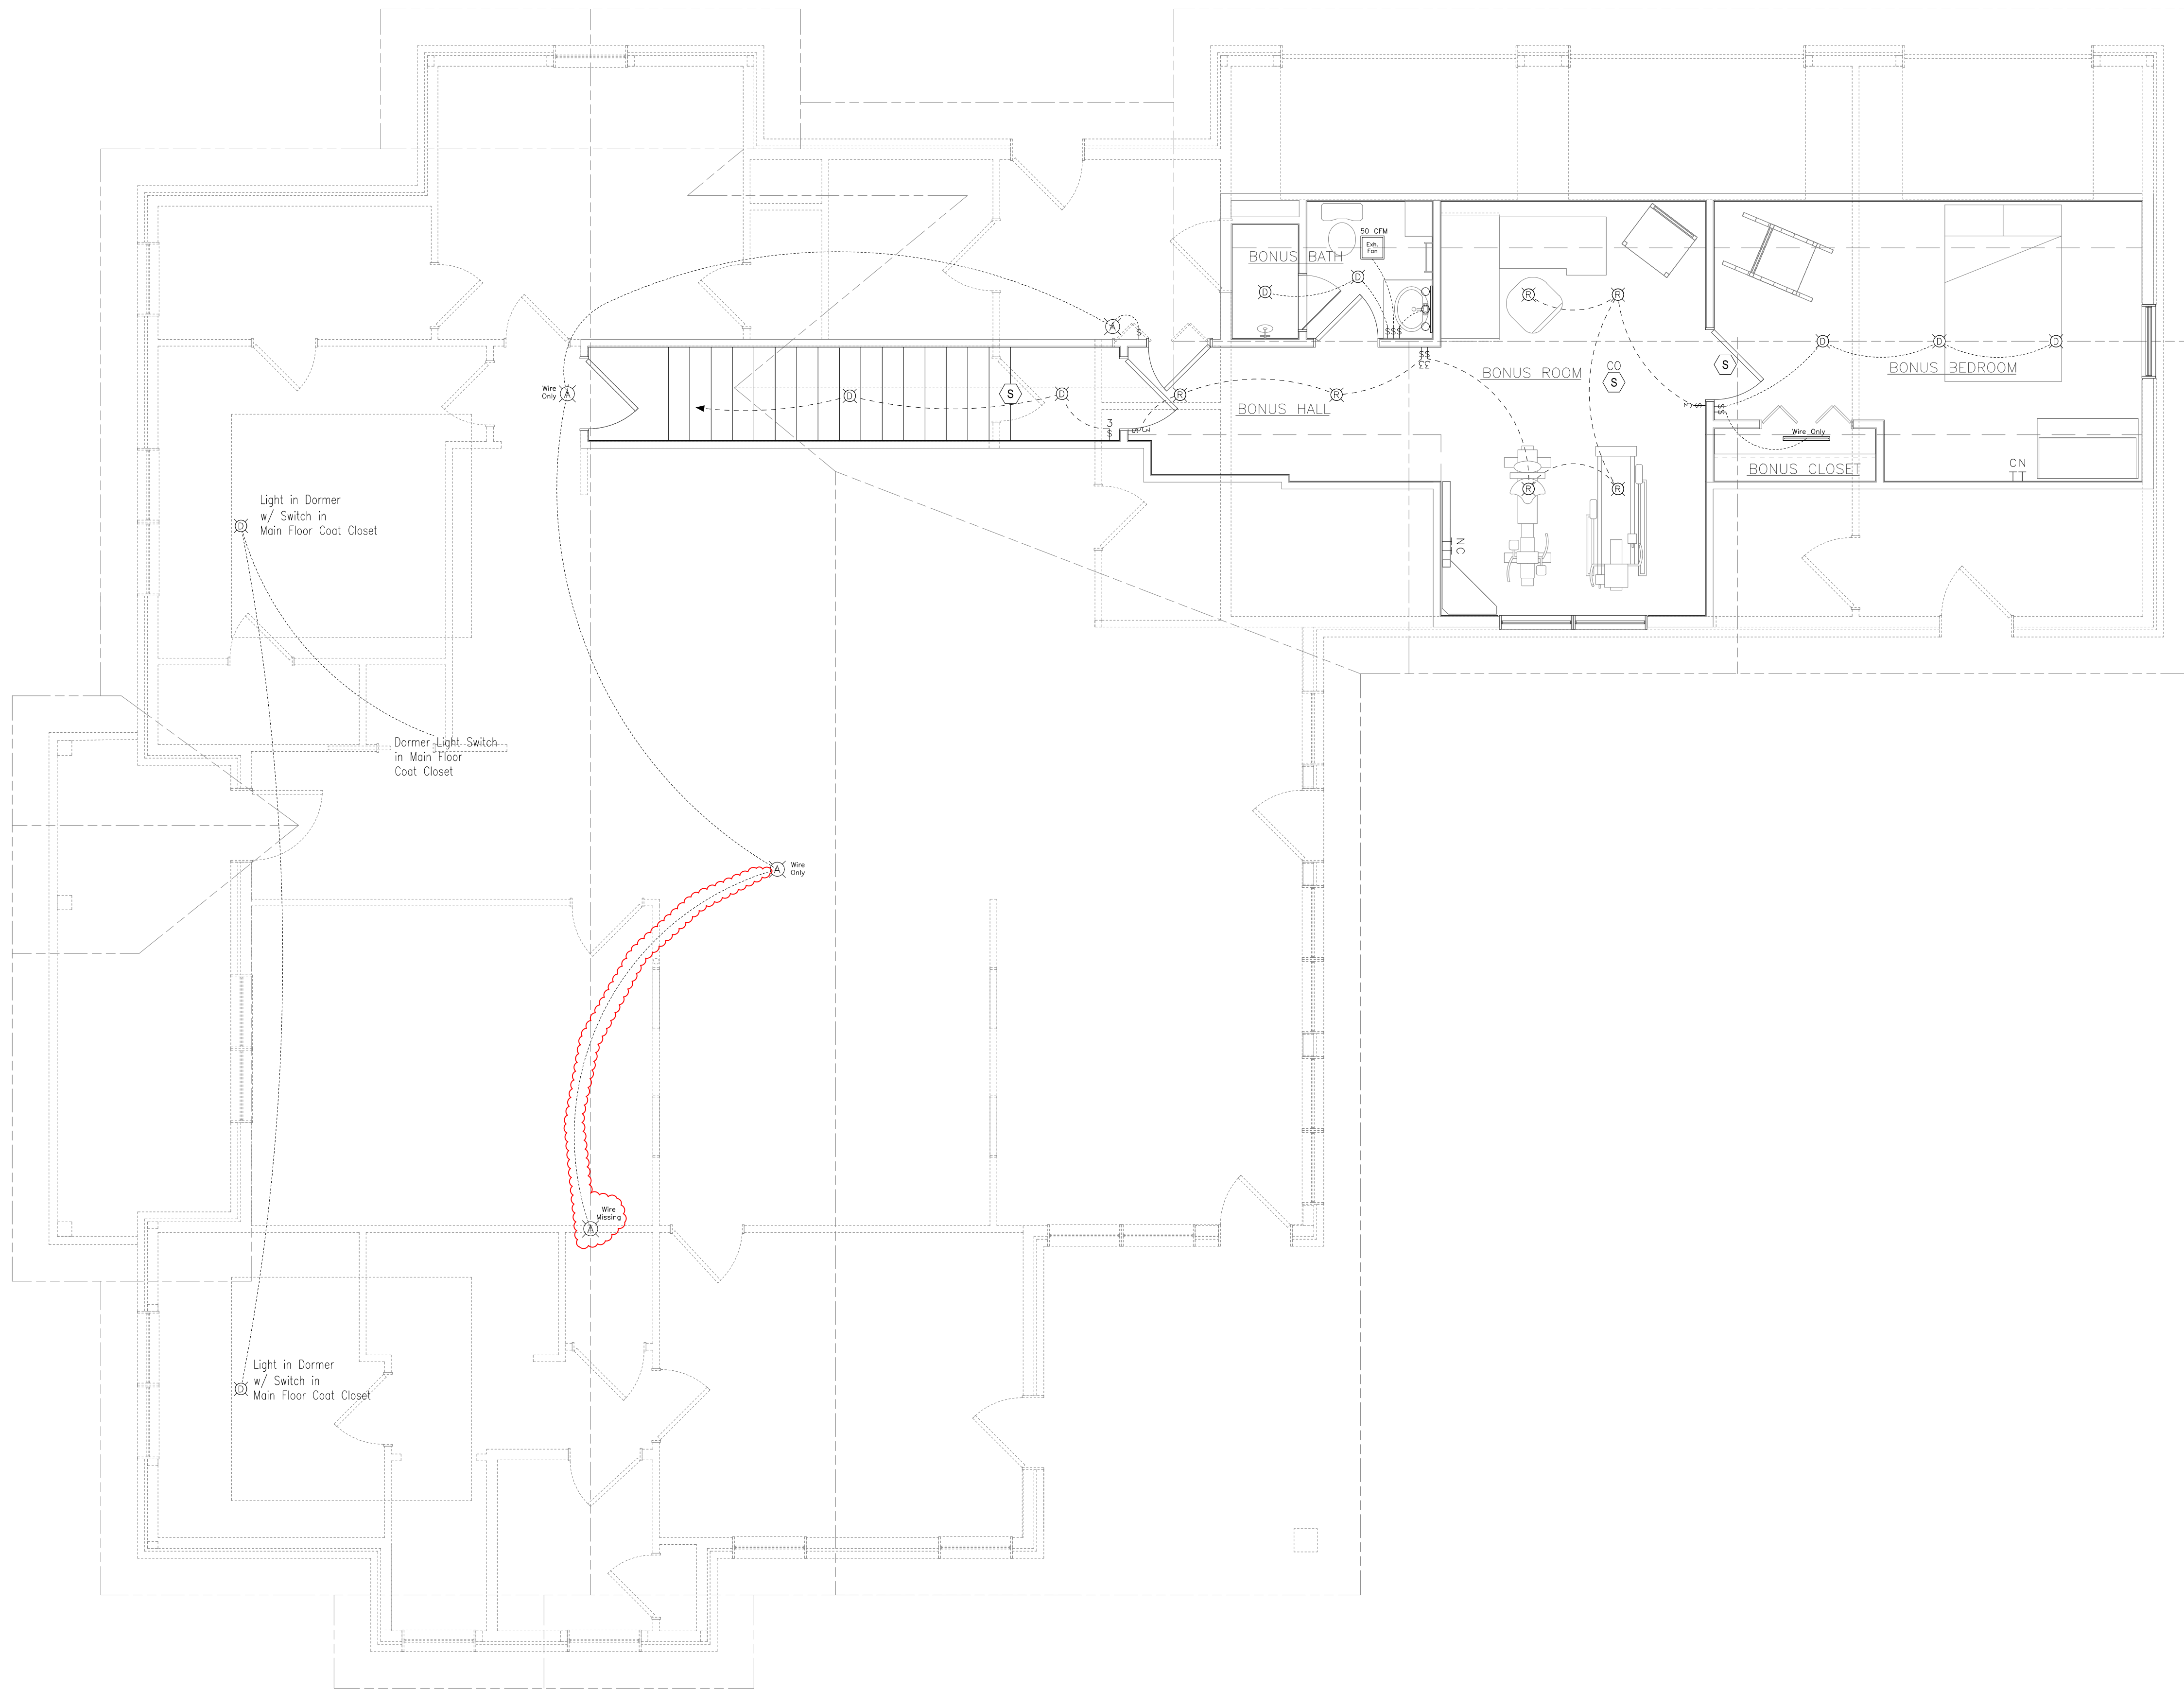

3315 Old Plantation Way

Alan and Kathy Henderson Plans

Blount County, TN

Bonus Floor Switch and Lighting Plan

Sweet Grass Plantation Subdivision

Wire Legend

Switches

Qty	Switch Type	Symbol
6	Single-Pole Switch	Ⓢ
5	3-way Switch	Ⓢ-L

Lighting

Qty	Light Type	LED Bulbs	Location	Symbol
9	Disc Lights	X	Bonus - Stairs, Hall, Room, Bath, Bedroom, Closet	Ⓛ
6	Recessed Lights	X	Bonus - Stairs, Hall, Room, Bath, Bedroom, Closet	Ⓛ-R
4	Porcelain Lampholder	X	Attic	Ⓛ-A
1	24" LED	X	Bonus Bedroom Closet	Ⓛ-B
1	Vanity Horizontal	X	Bonus Bath	Ⓛ-V
1	Bath Exhaust Fan 50 CuFt		Bonus Bath	Ⓛ-E

REVISIONS

DATE BY

SHEET

Bonus Light

DESIGNED: ARH

DATE: 8/18/20

SCALE: 1/4"=1'-0" at 24x36

DRAWING: Henderson Elec Light

PROJECT NO: