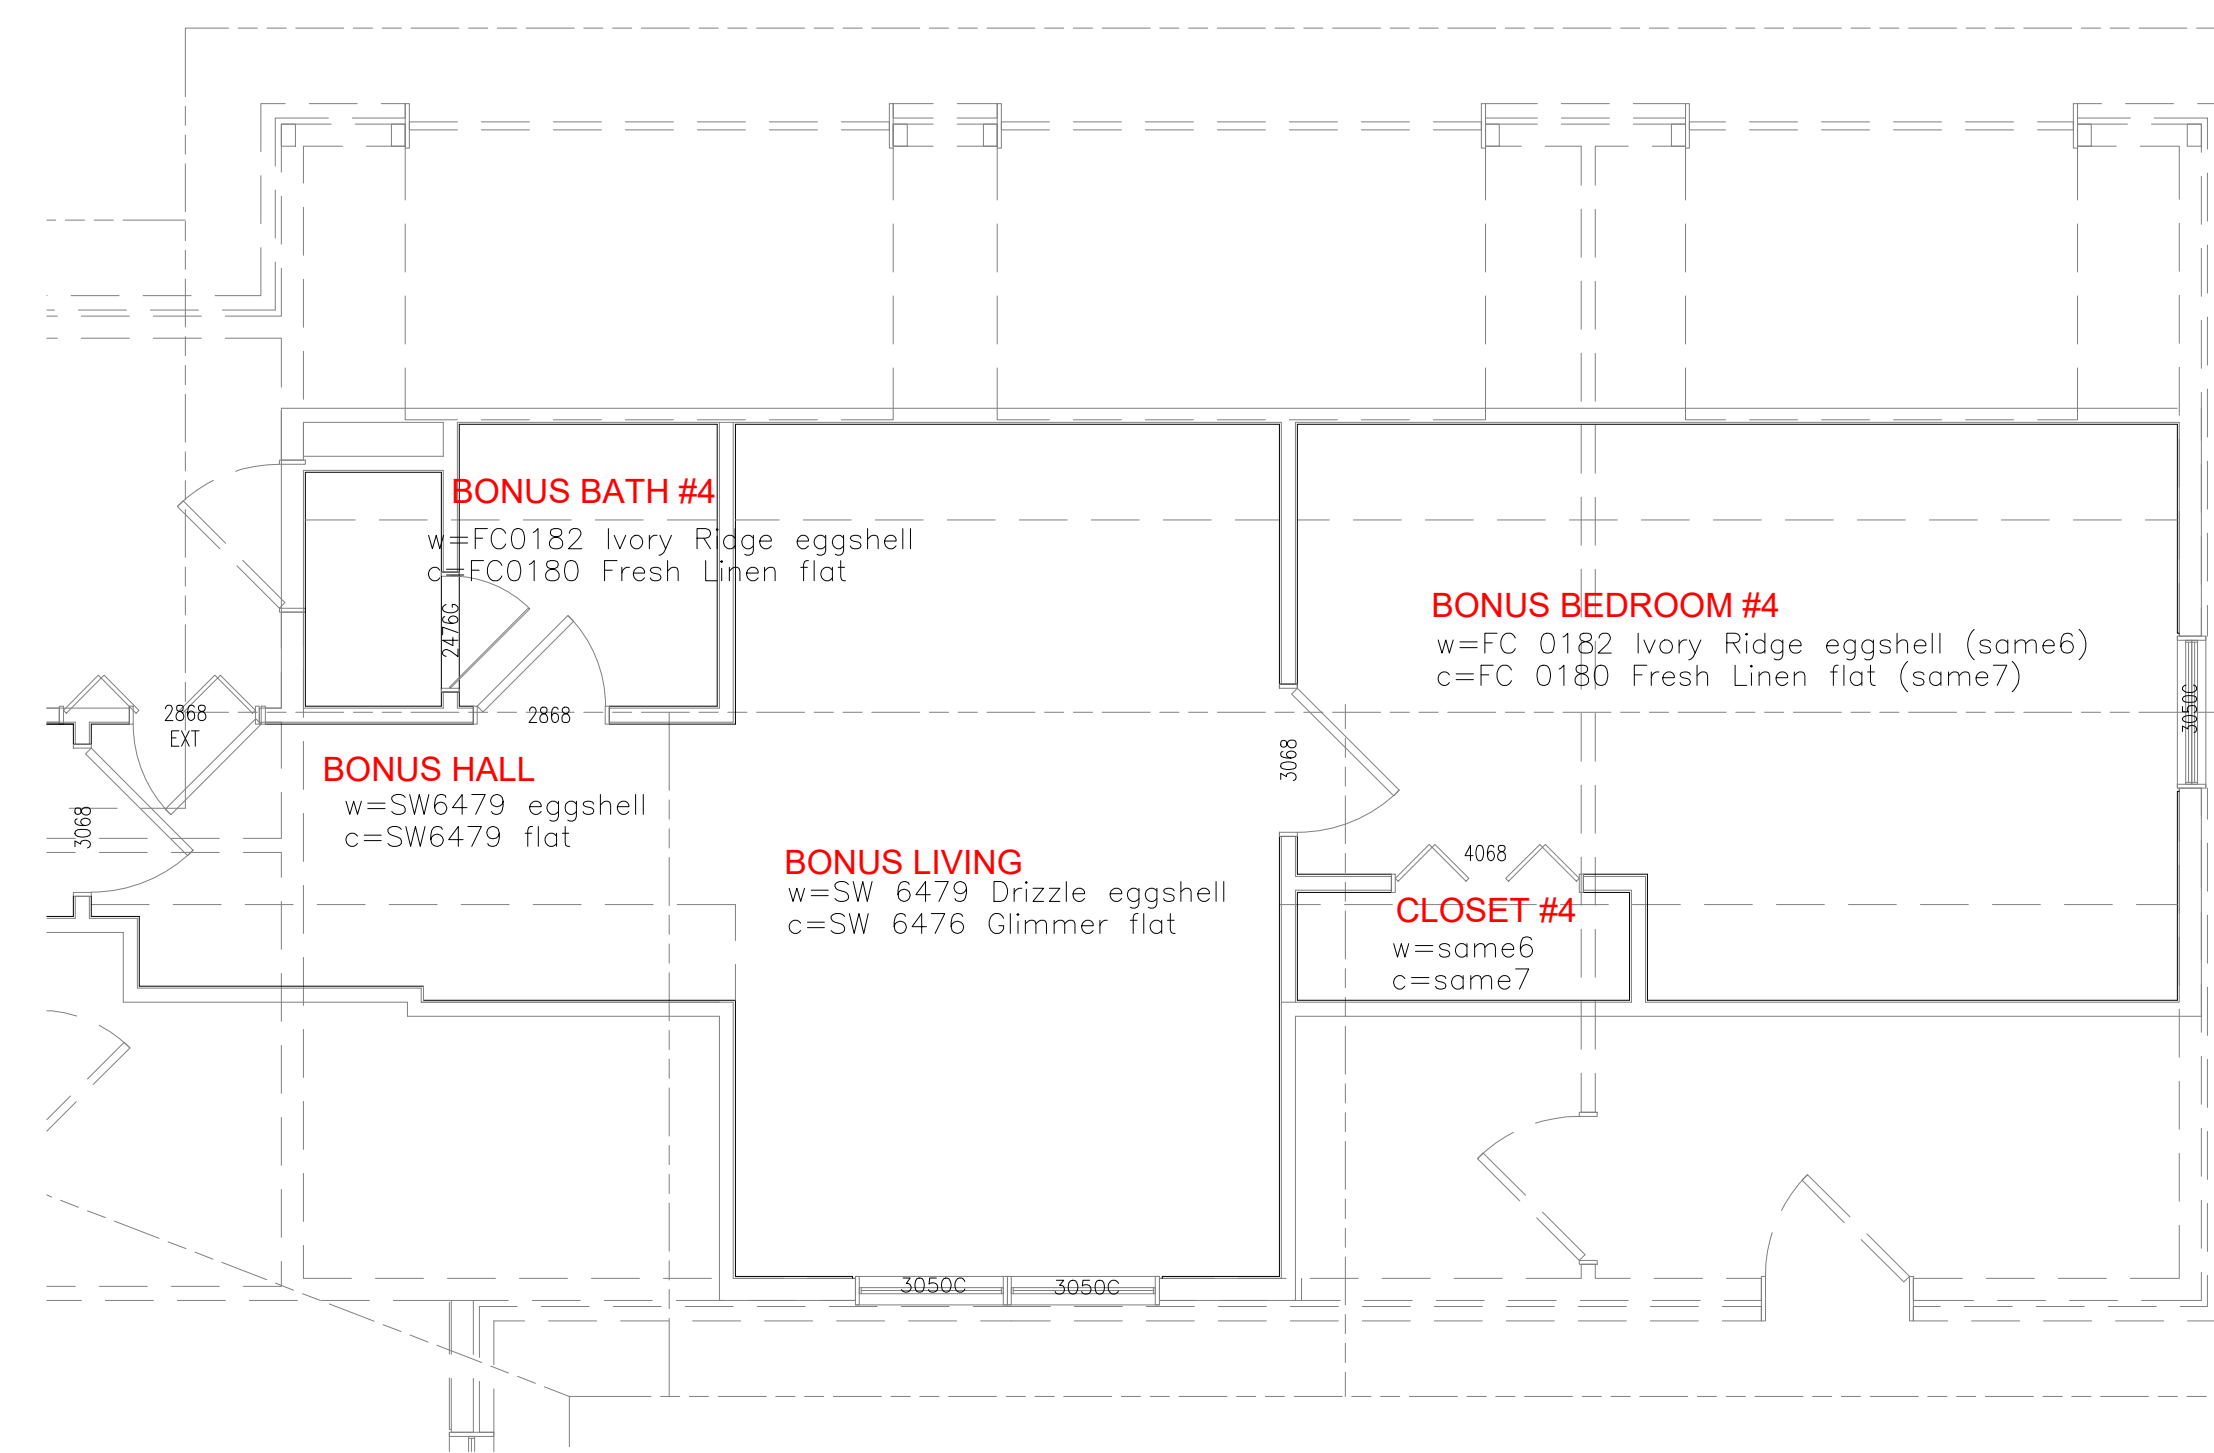

3315 Old Plantation Way

Alan and Kathy Henderson Plans

Blount County, TN

Sweet Grass Plantation Subdivision

Abbreviations -

- w Wall Color
- a Accent Wall Color
- c Ceiling Color
- t Trim Color
- r Stair Riser Color
- b Interior Beam Color
- B Exterior Beam Color
- C Exterior Column Color
- d Interior Door Color
- D Exterior Door Color

Same Colors -

- Same 1 SW 6477 Tidewater semigloss
- Same 2 SW 6477 Tidewater flat
- Same 3 SW 6106 Kilim Beige satin
- Same 4 SW 6119 Antique White flat
- Same 5 BM 501.5 satin
- Same 6 FC 0182 Ivory Ridge eggshell
- Same 7 FC 0180 Fresh Linen flat

Other Colors -

- Trim/Interior Doors SW6385 Dover White Semigloss
- Interior Fake Beams To Be Determined by Kathy and Rodrigo
- Exterior Siding/Doors James Hardie's Heathered Moss acrylic latex
- Exterior Beam/Column Sherman Williams/Anderson Window Bronze Solid Stain
- Exterior Porch Ceiling To Be Determined after T&G installed

REVISIONS

DATE BY

SHEET

Paint

DESIGNED: ARH
DATE: 11/27/20
SCALE: 1/4"=1'-0" at 24x36
DRAWING: Henderson Paint
PROJECT NO: