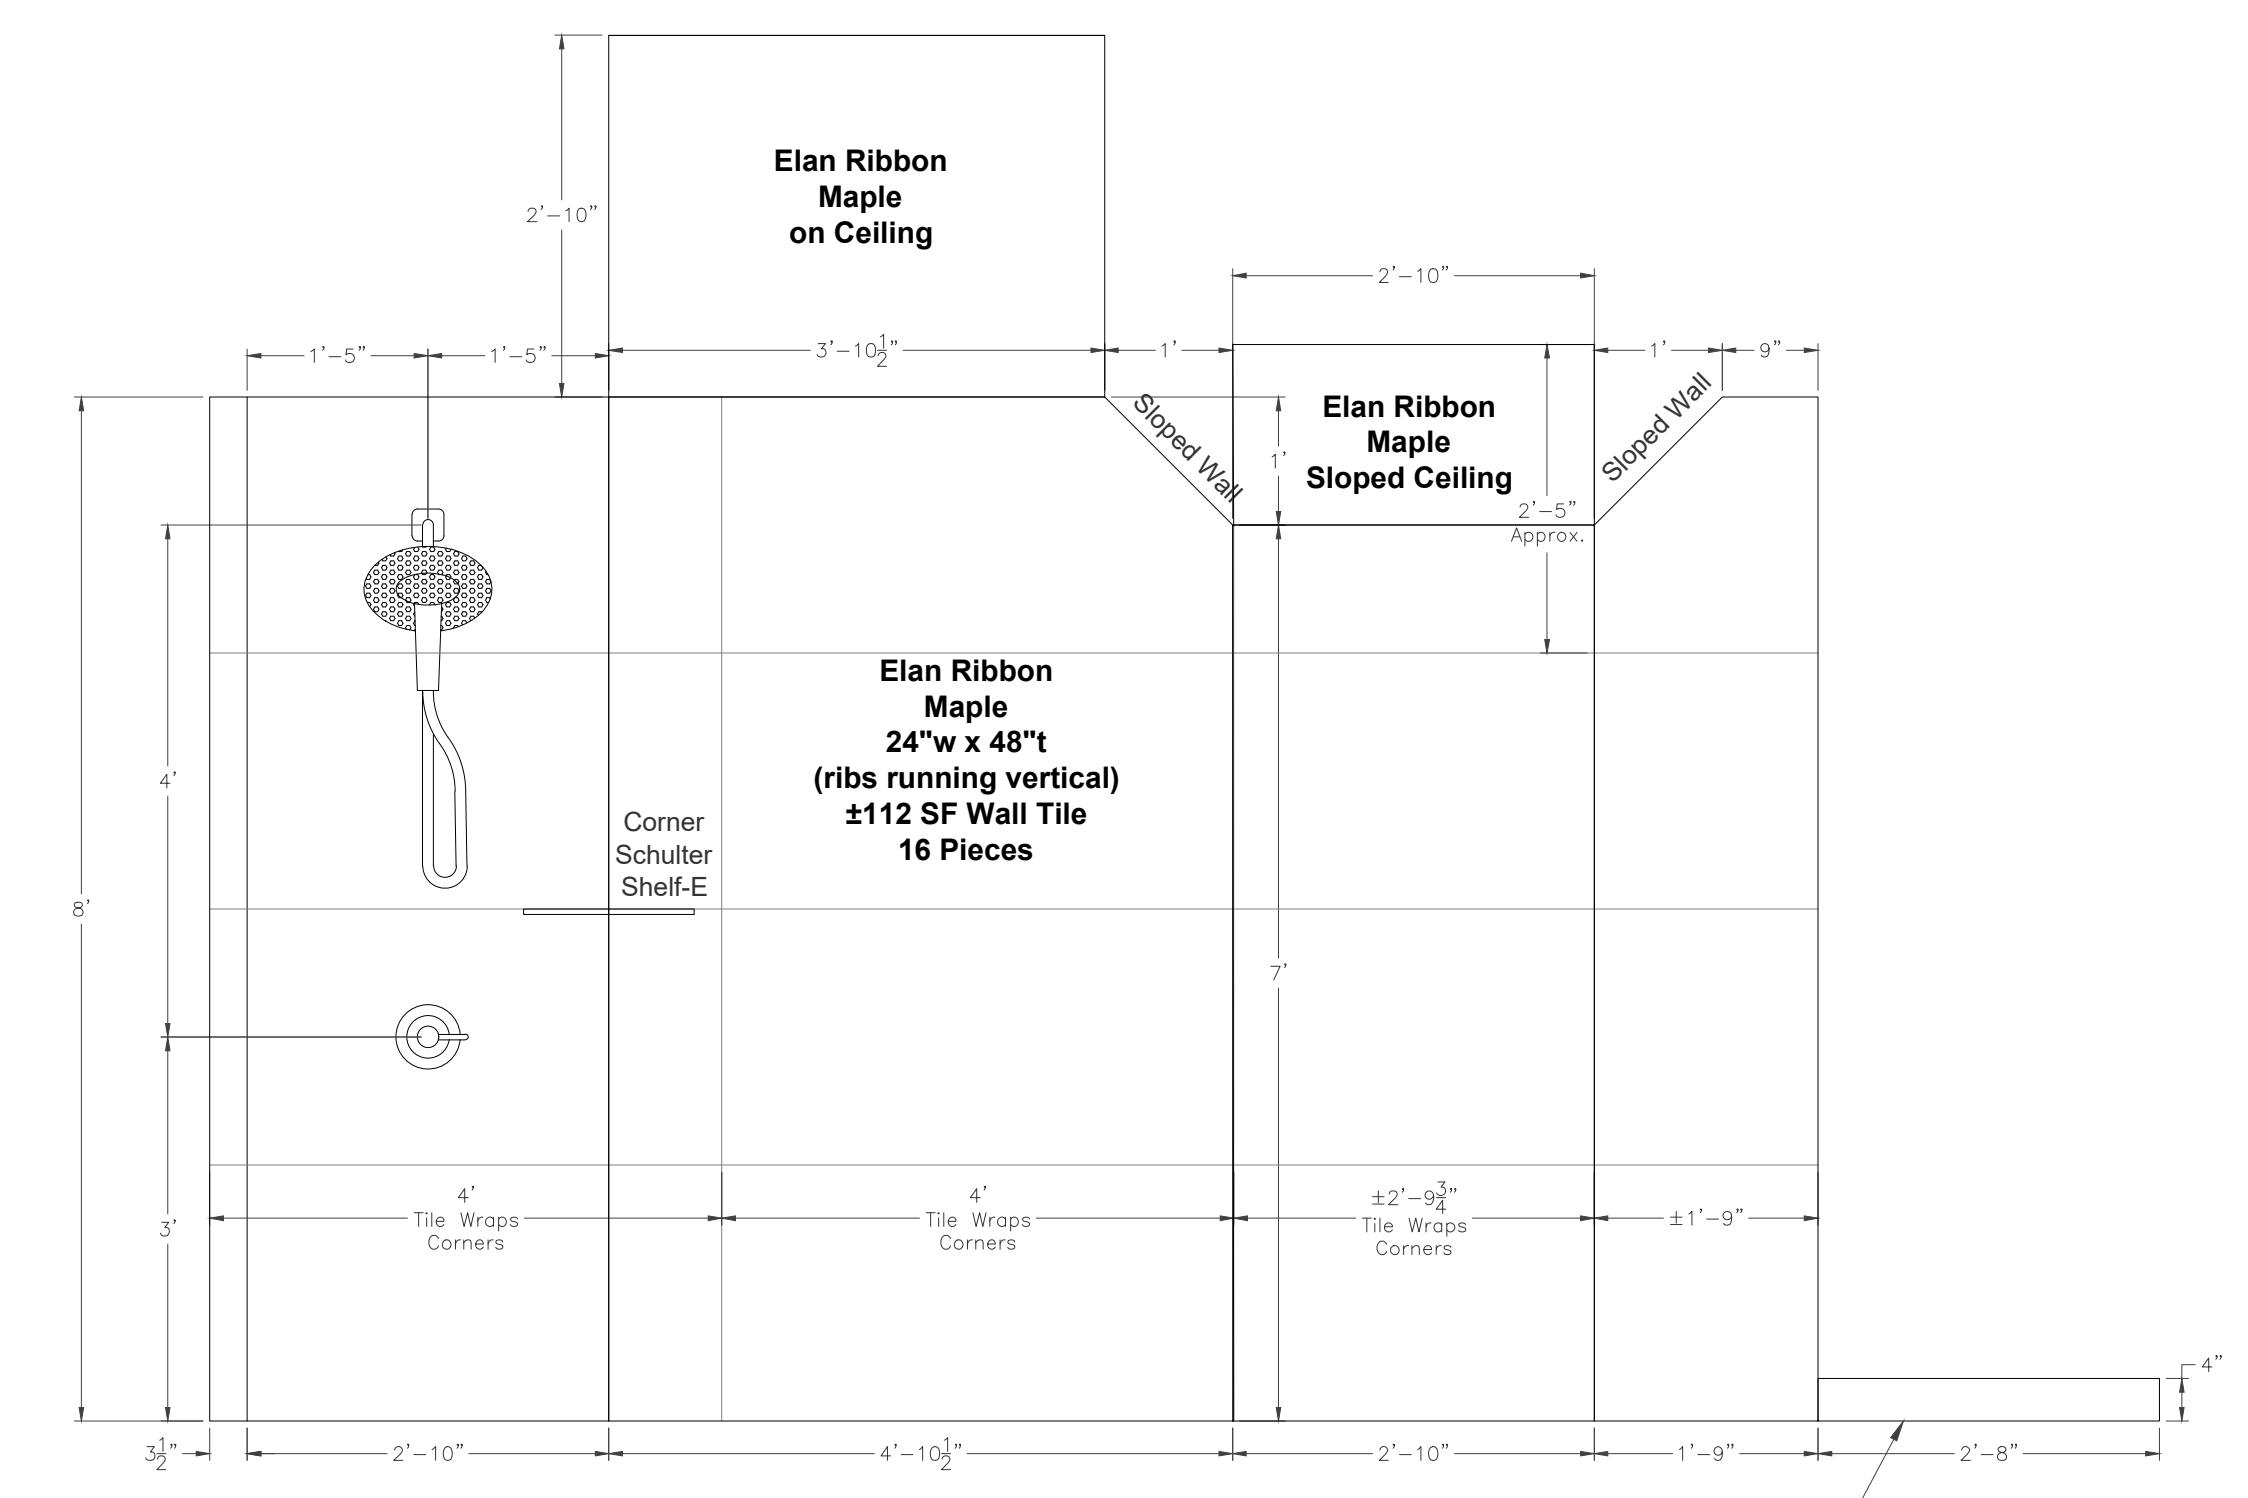

Guest #2 Tub/Shower Elevation

Bonus Shower Elevation

16 Flat

**11 Flat
36 Wave**

**11 Flat
36 Wave**

Master Shower Elevation

Shower Tile Elevations

3315 Old Plantation Way

Alan and Kathy Henderson Plans

Maryville, TN 37804

Sweet Grass Plantation Subdivision

REVISIONS	DATE	BY

SHEET	Tile
DESIGNED:	ARH
DATE:	8/17/20
SCALE:	1" = 1'-6" at 24x36
DRAWING:	Henderson Flooring.dwg
PROJECT NO:	