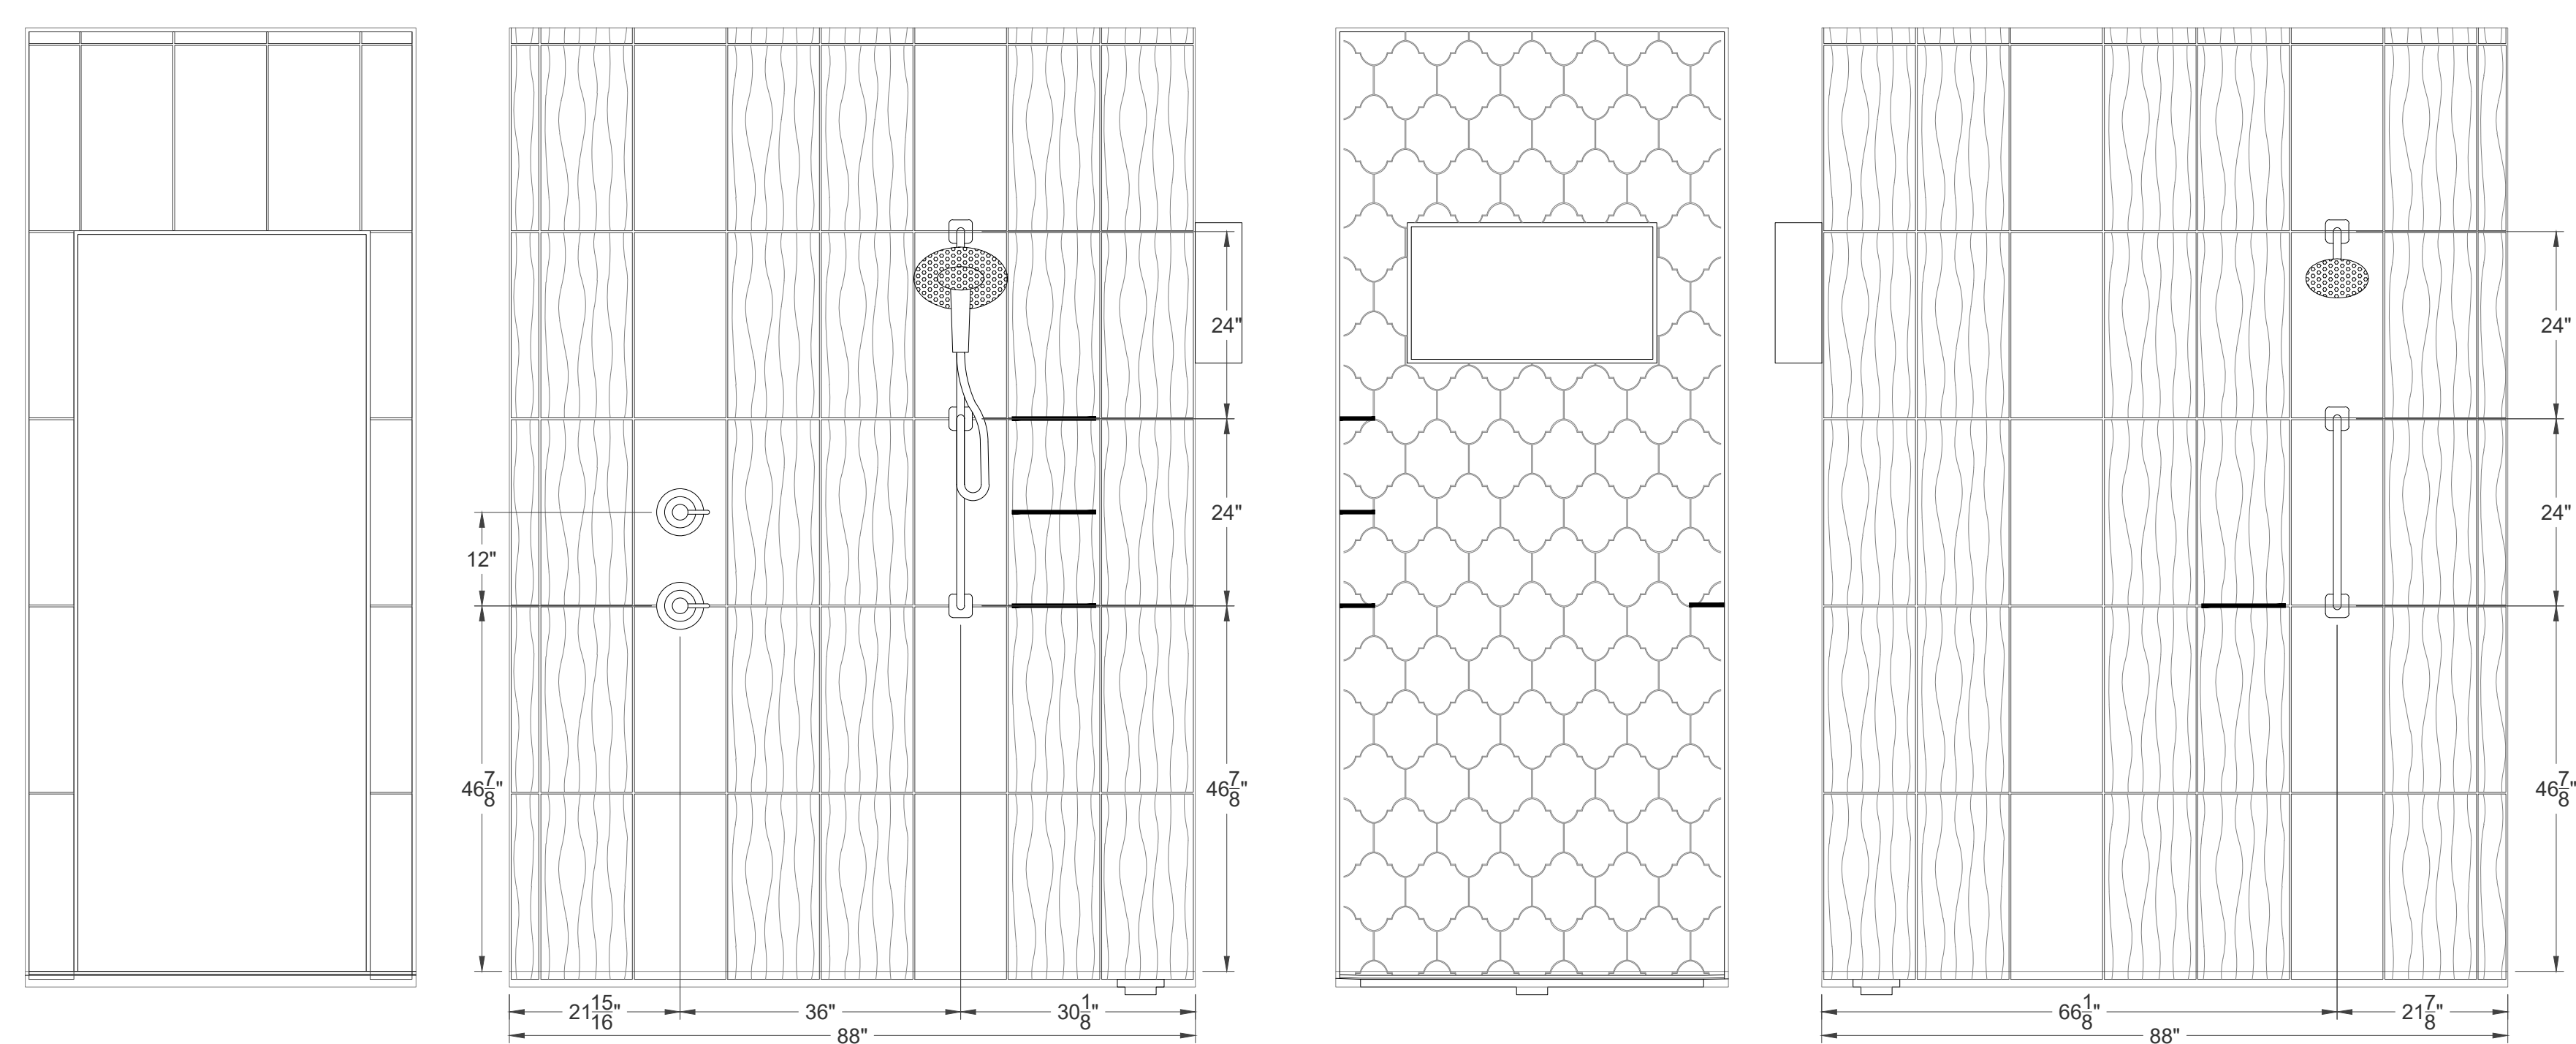

Guest #2 Tub/Shower Elevation

Bonus Shower Elevation

16 Flat

**11 Flat
36 Wave**

**11 Flat
36 Wave**

Master Shower Elevation

Shower Tile Elevations

3315 Old Plantation Way

Alan and Kathy Henderson Plans

Maryville, TN 37804

Sweet Grass Plantation Subdivision

REVISIONS	DATE	BY

SHEET	Tile
DESIGNED:	ARH
DATE:	8/17/20
SCALE:	1" = 1'-6" at 24x36
DRAWING:	Henderson Flooring.dwg
PROJECT NO:	