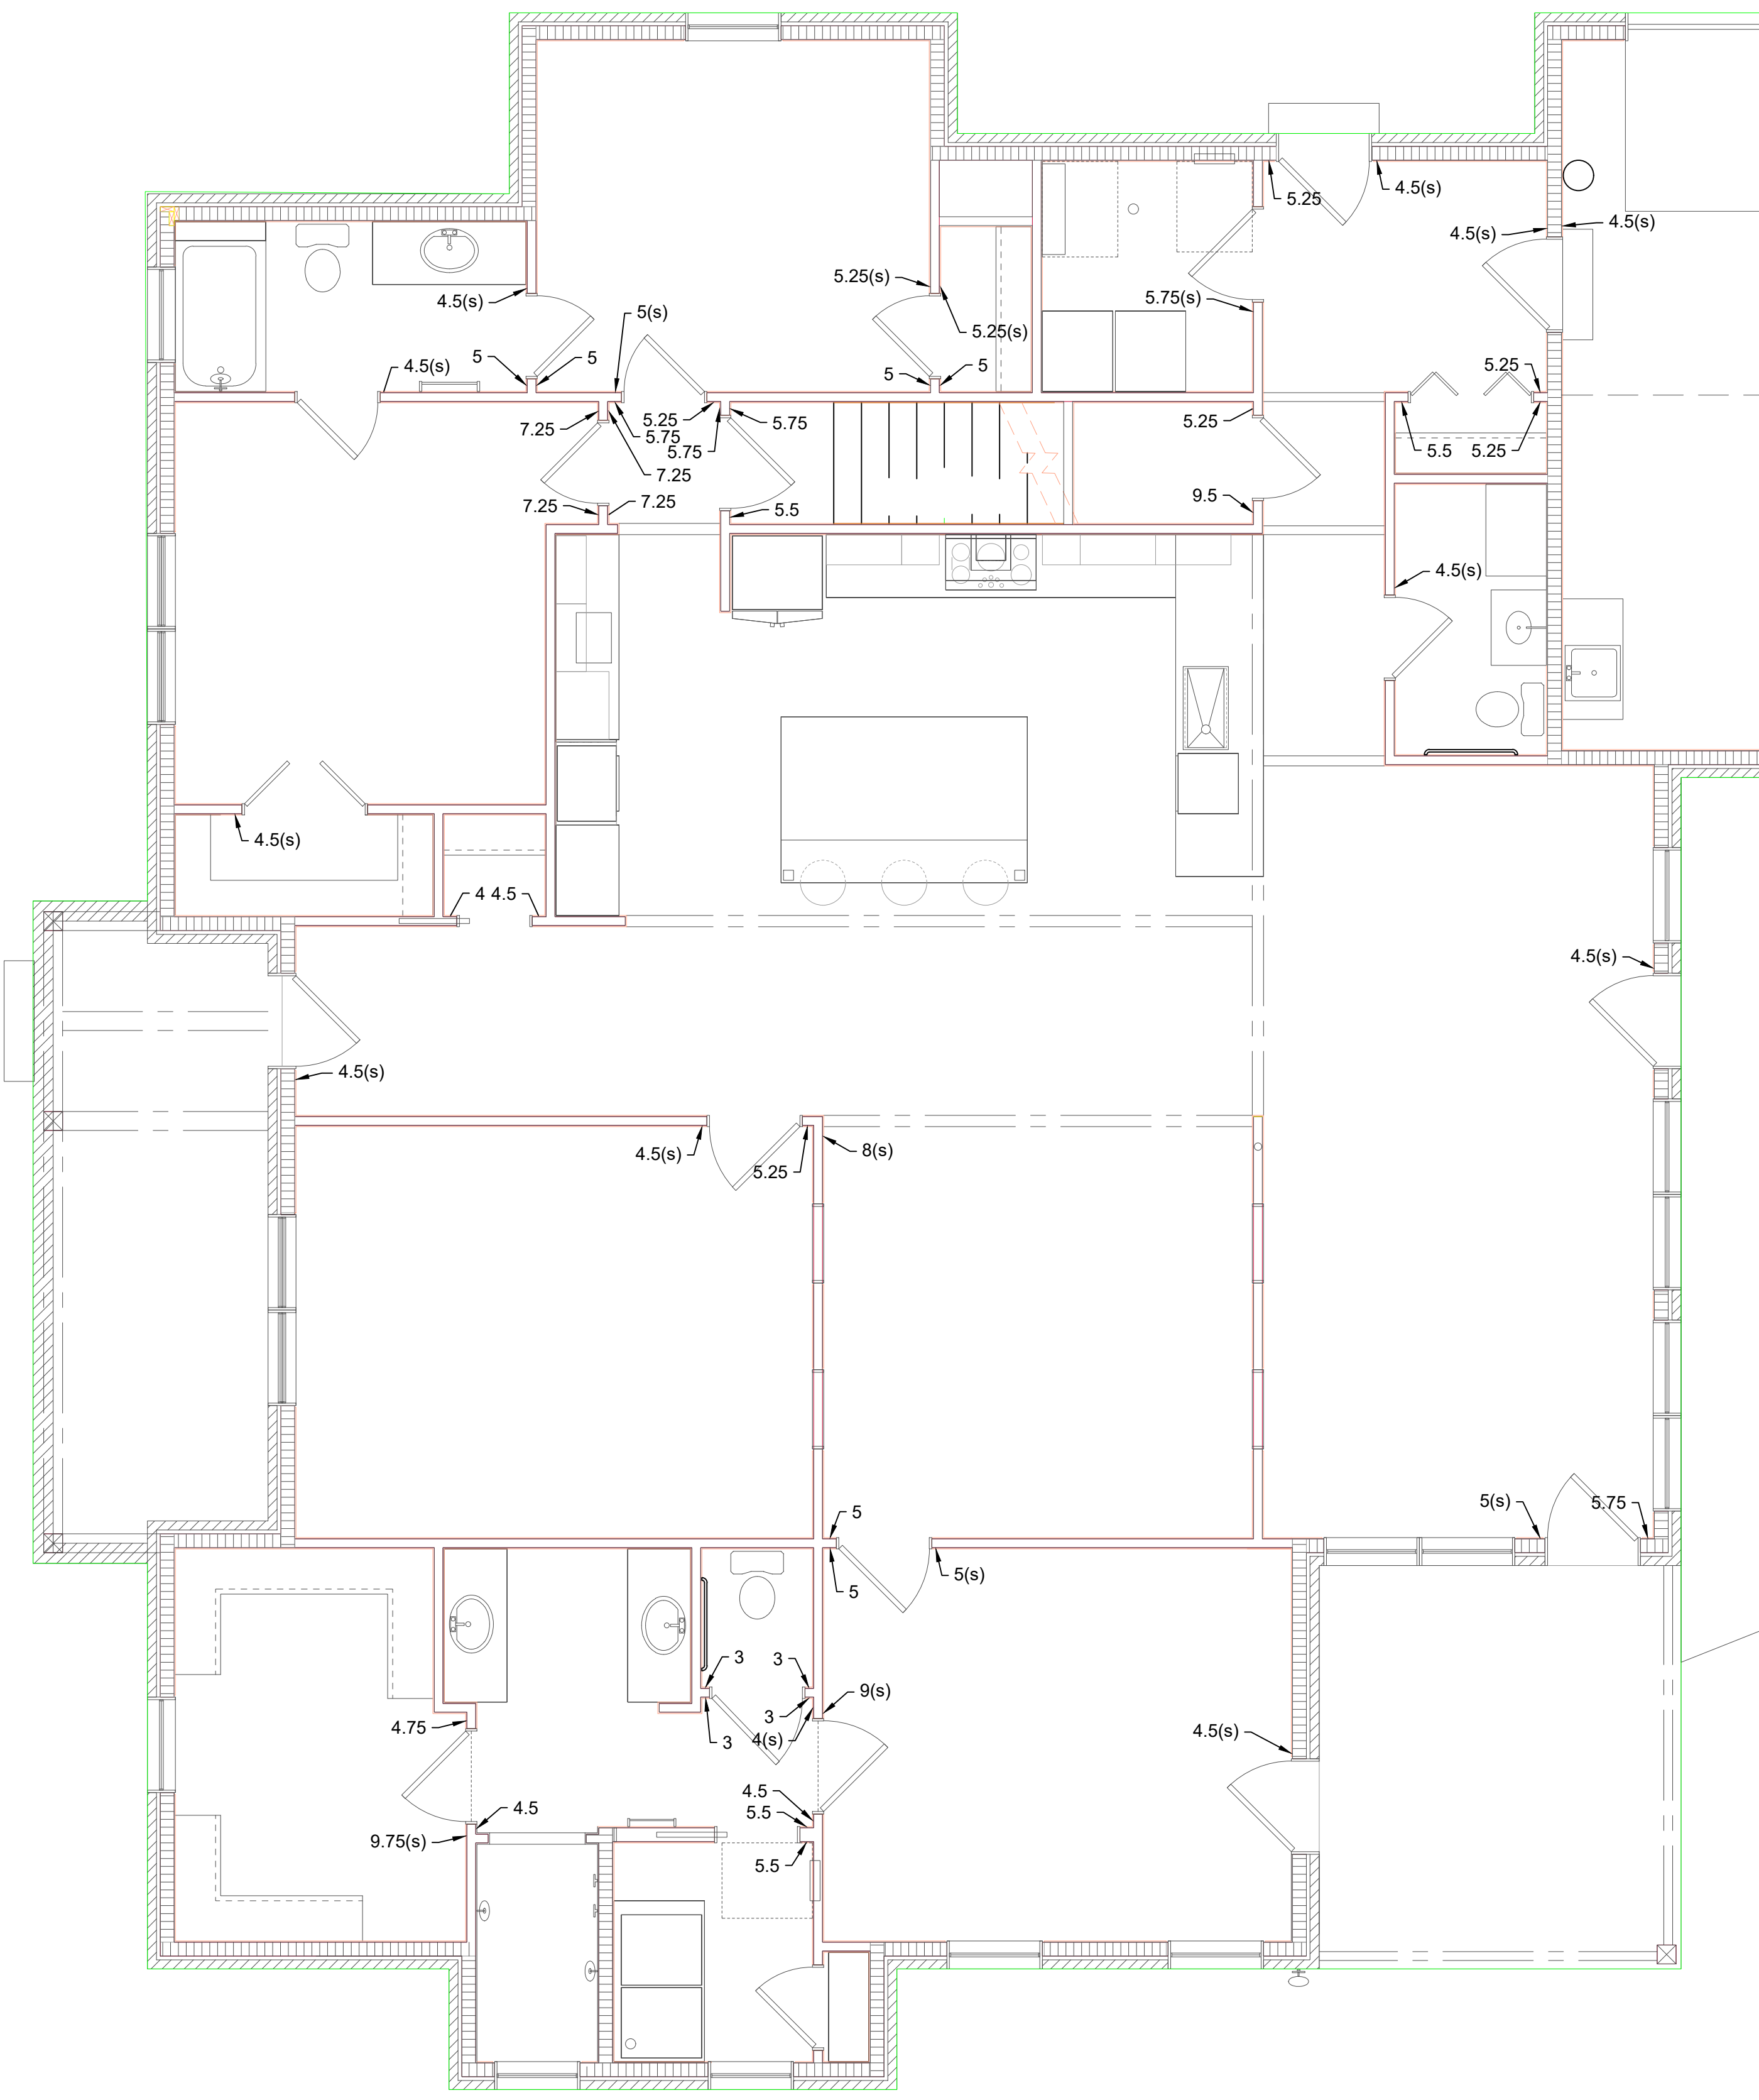

3315 Old Plantation Way

Door/Window Trim and Door Rough Opening Offsets

REVISIONS

BY
DATE

SHEET
Door Trim

DESIGNED: ARH
DATE: 9/14/20
SCALE: 1/8"=1'-0" @ 24x36
DRAWING: Henderson.dwg
PROJECT NO:

Blount County, TN

Alan and Kathy Henderson Plans

Sweet Grass Subdivision

Main Level