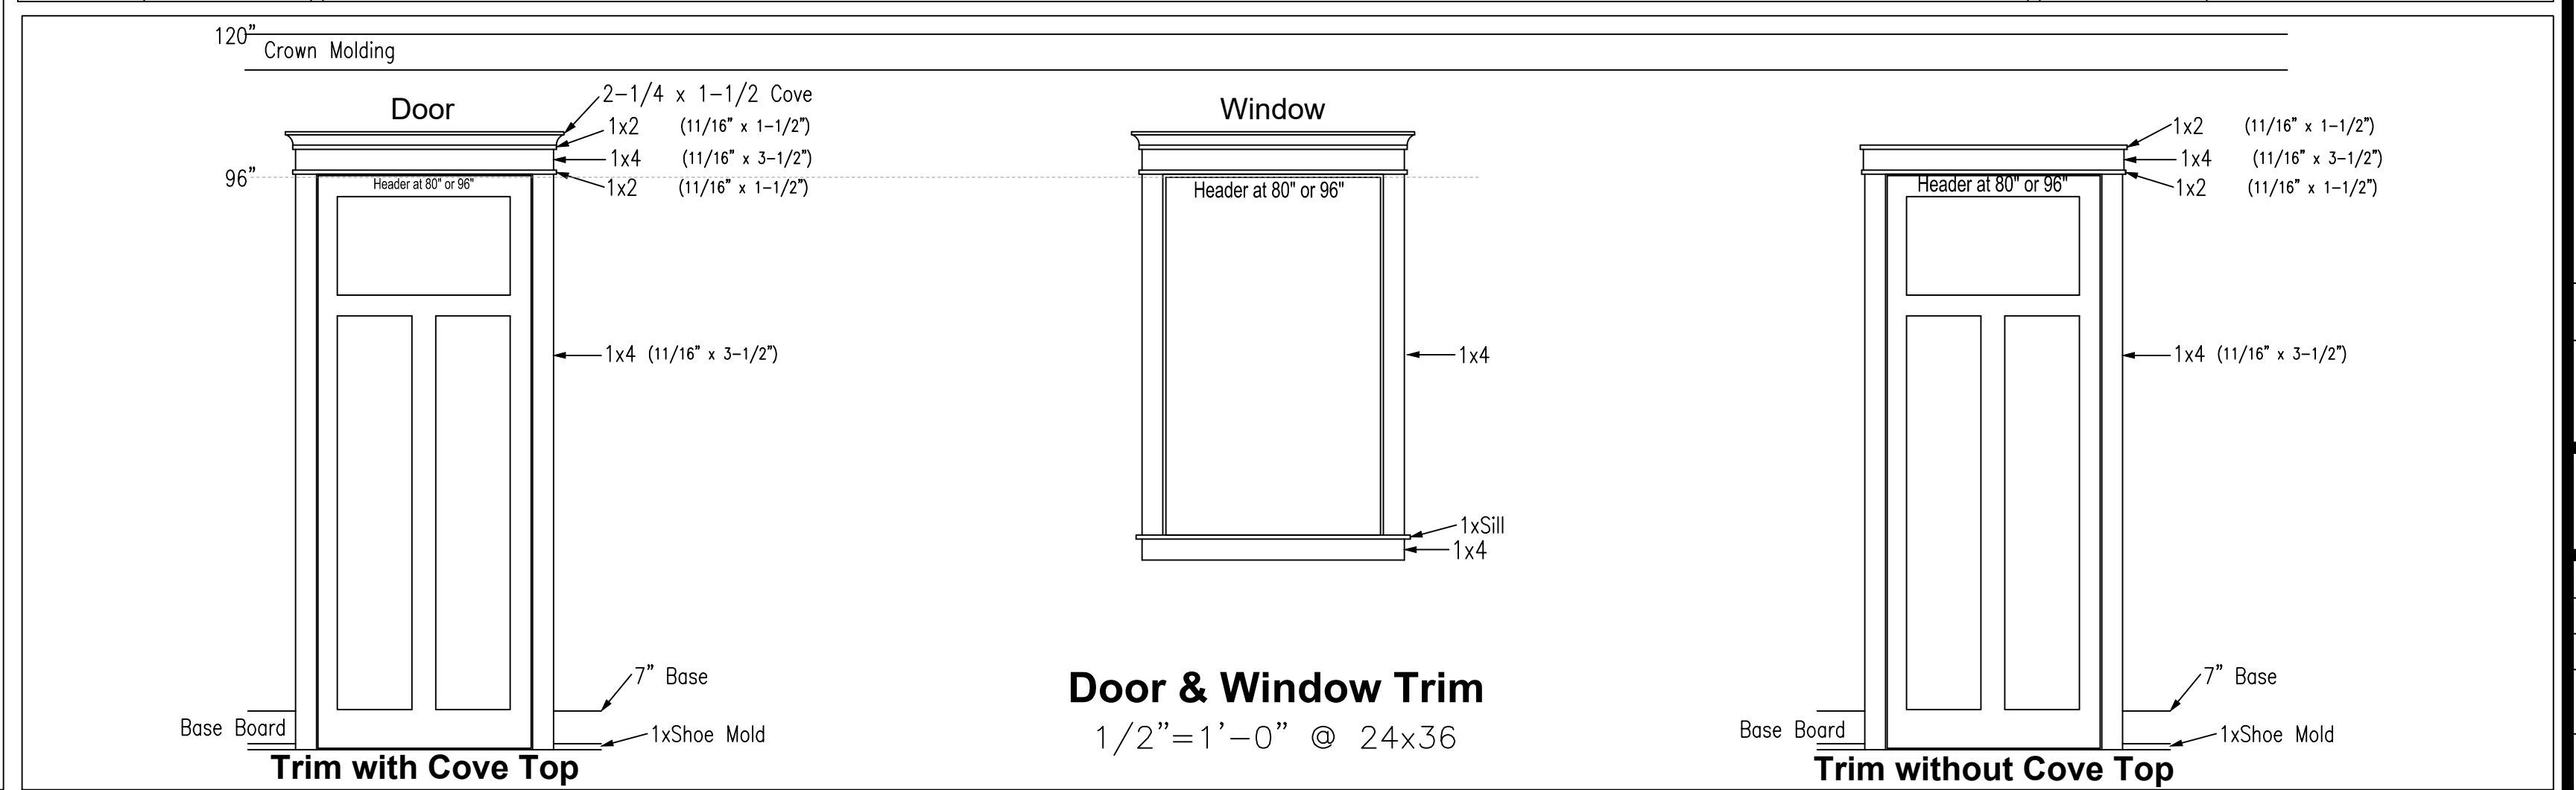

3' Door Window Trim with Cove Top

Trim with Cove Top

Door & Window Trim
1/2"=1'-0" @ 24x36

Trim without Cove Top