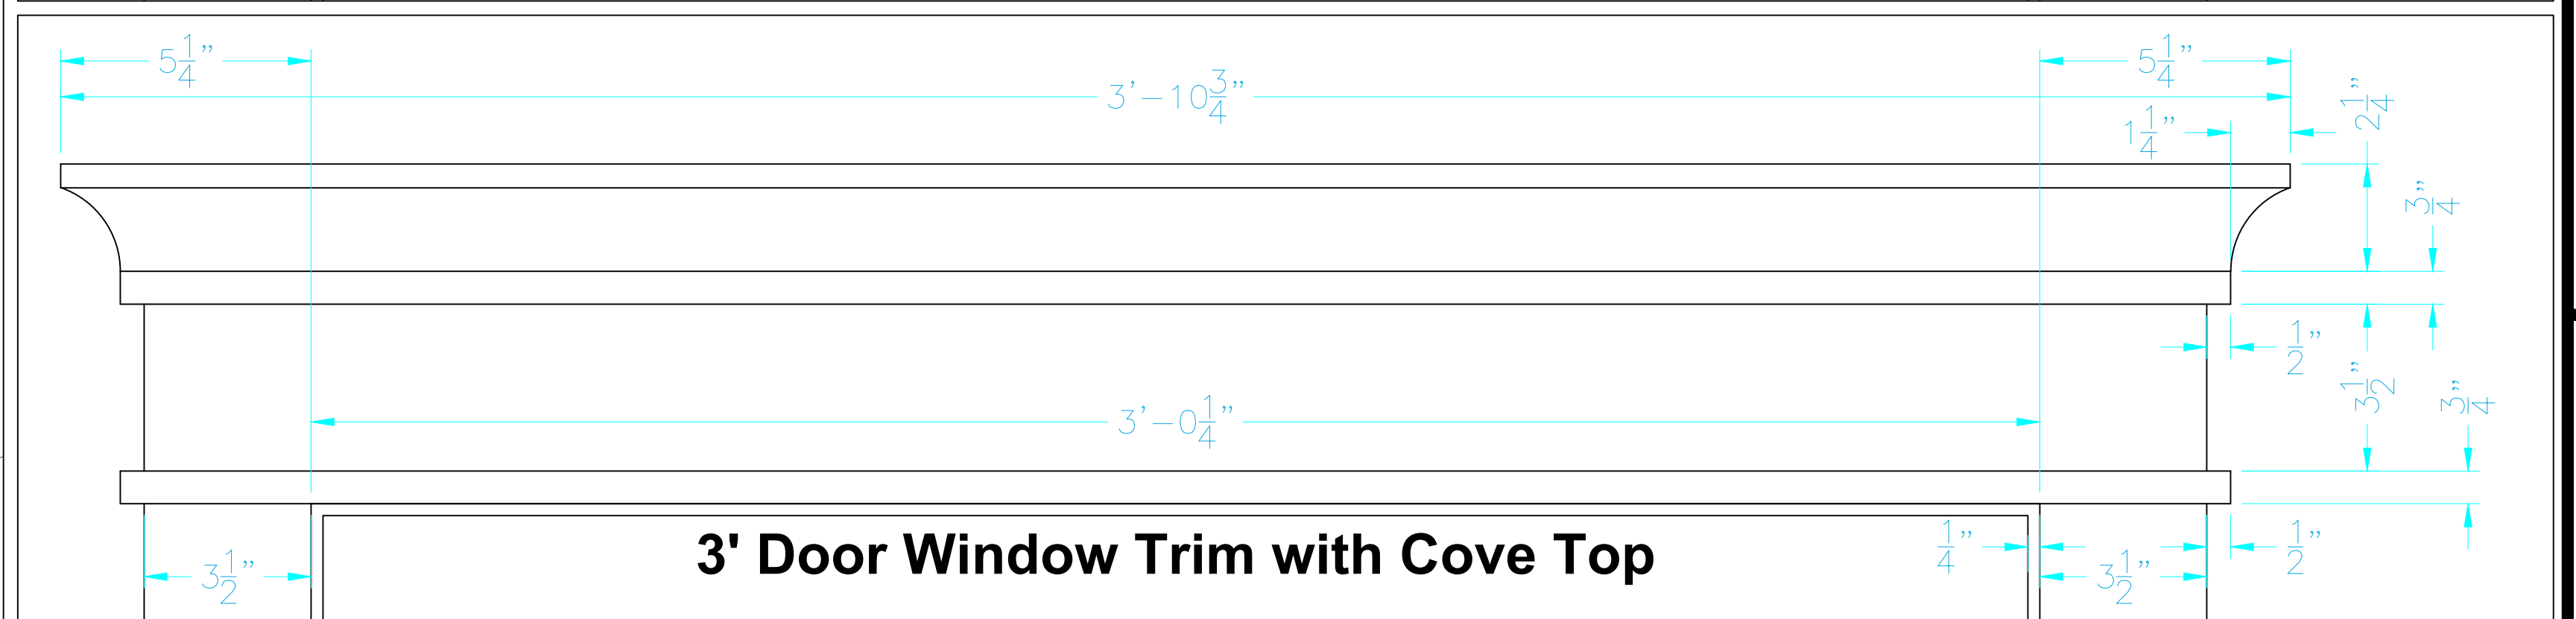

3' Door Window Trim without Cove Top