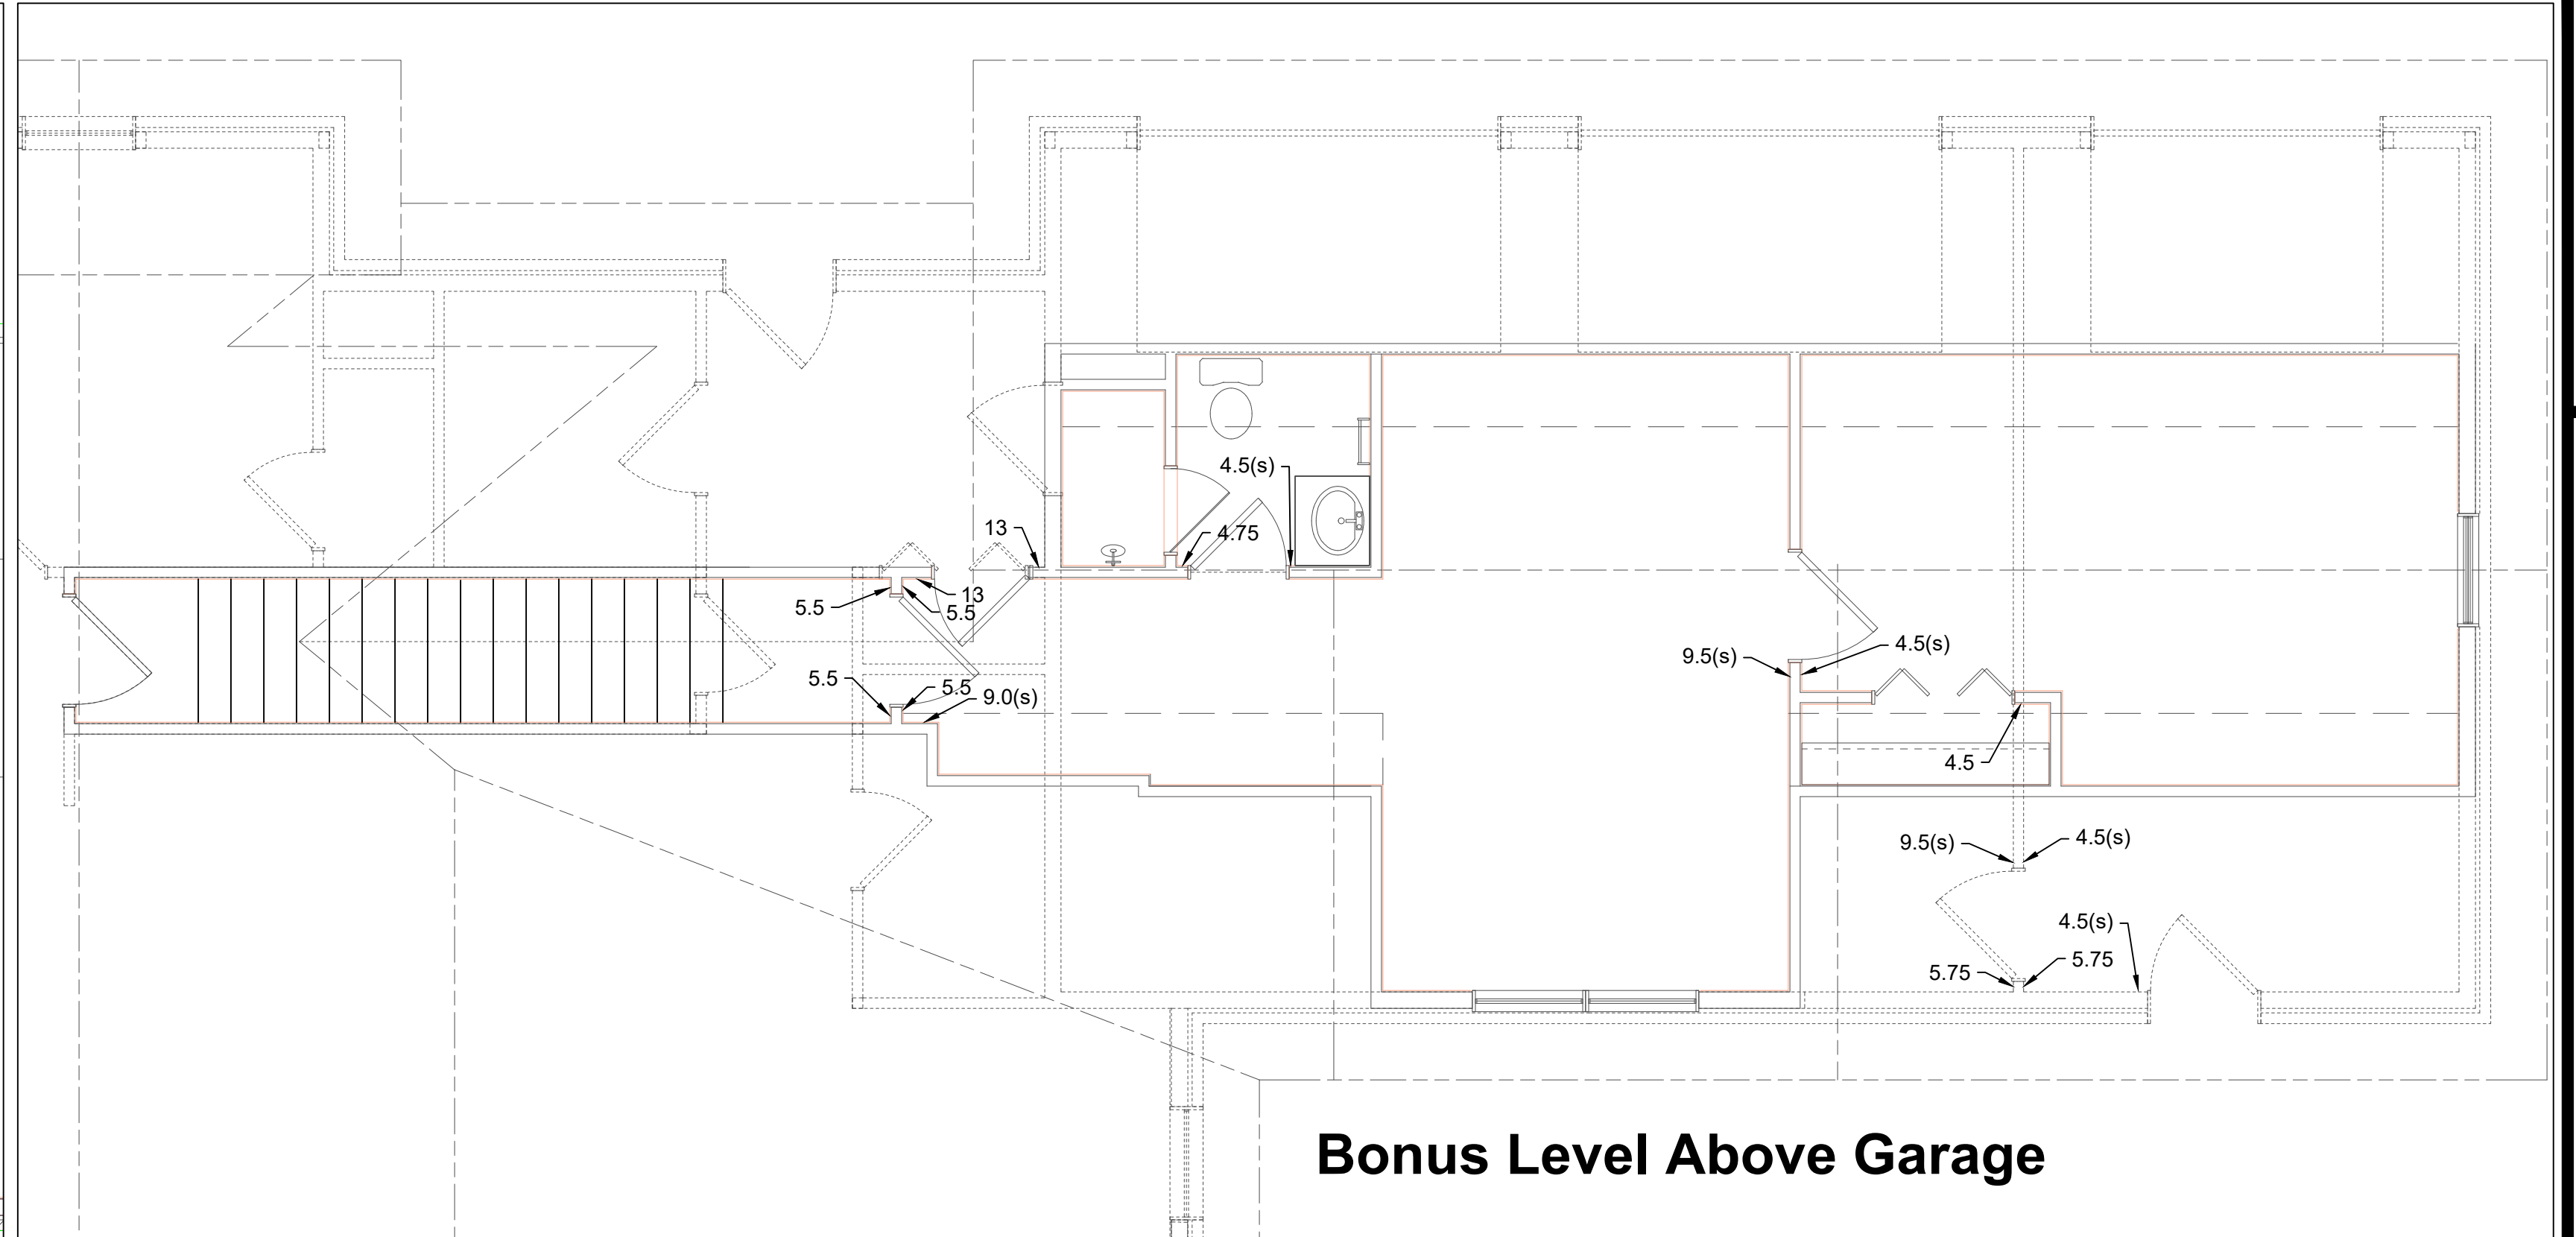

3315 Old Plantation Way

Door/Window Trim and Door Rough Opening Offsets

REVISIONS

BY
DATE

SHEET
Door Trim

DESIGNED: ARH
DATE: 9/14/20
SCALE: 1/8"=1'-0" @ 24x36
DRAWING: Henderson.dwg
PROJECT NO:

Blount County, TN

Alan and Kathy Henderson Plans

Sweet Grass Subdivision