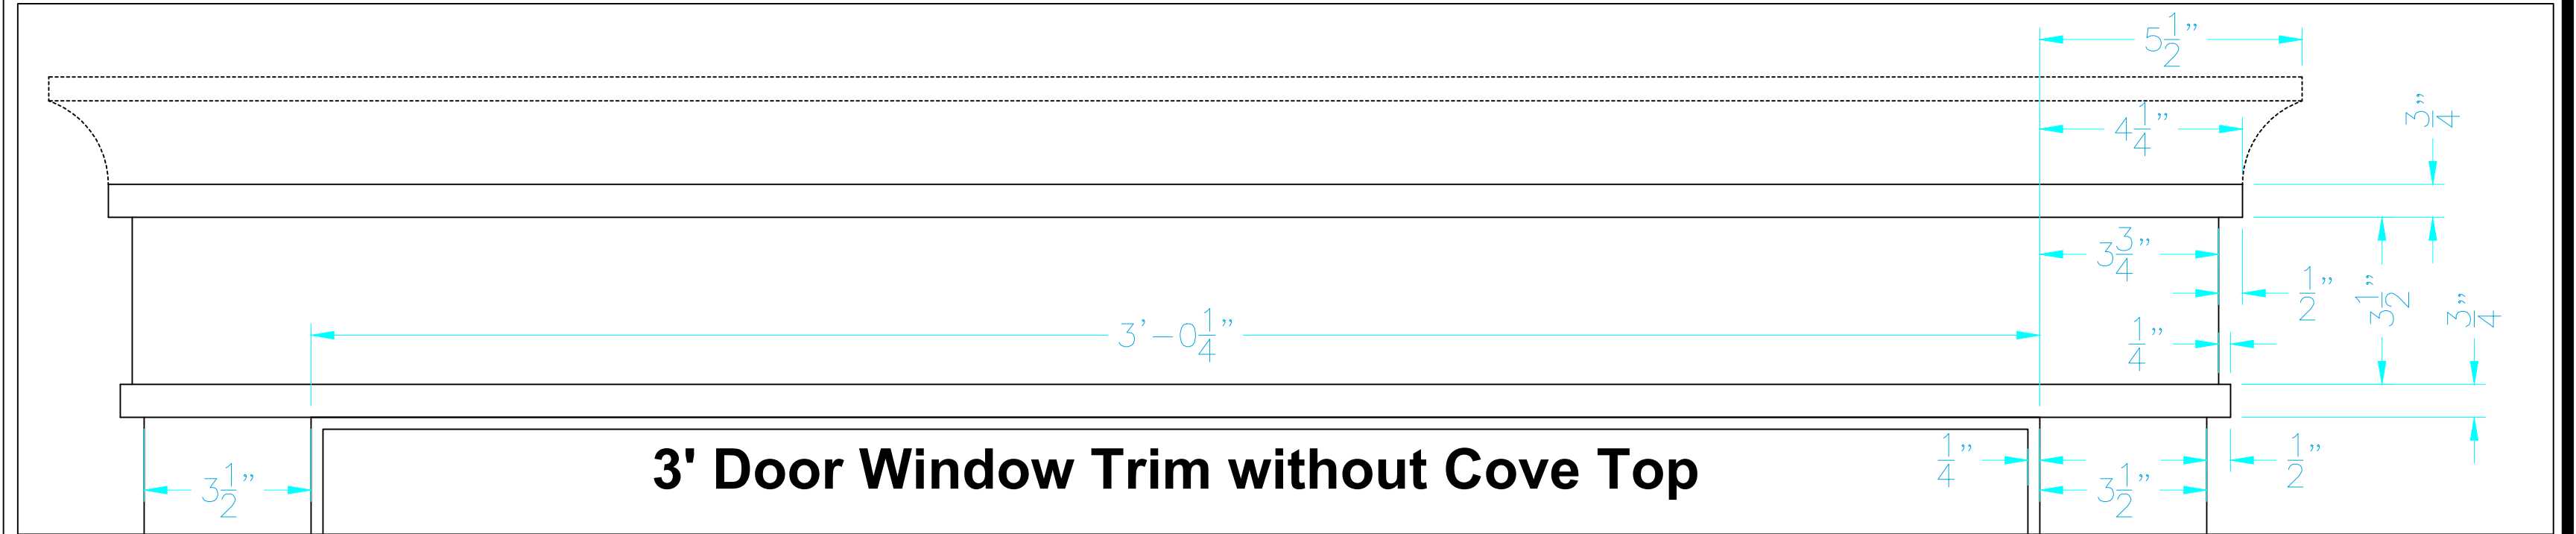

Bonus Level Above Garage