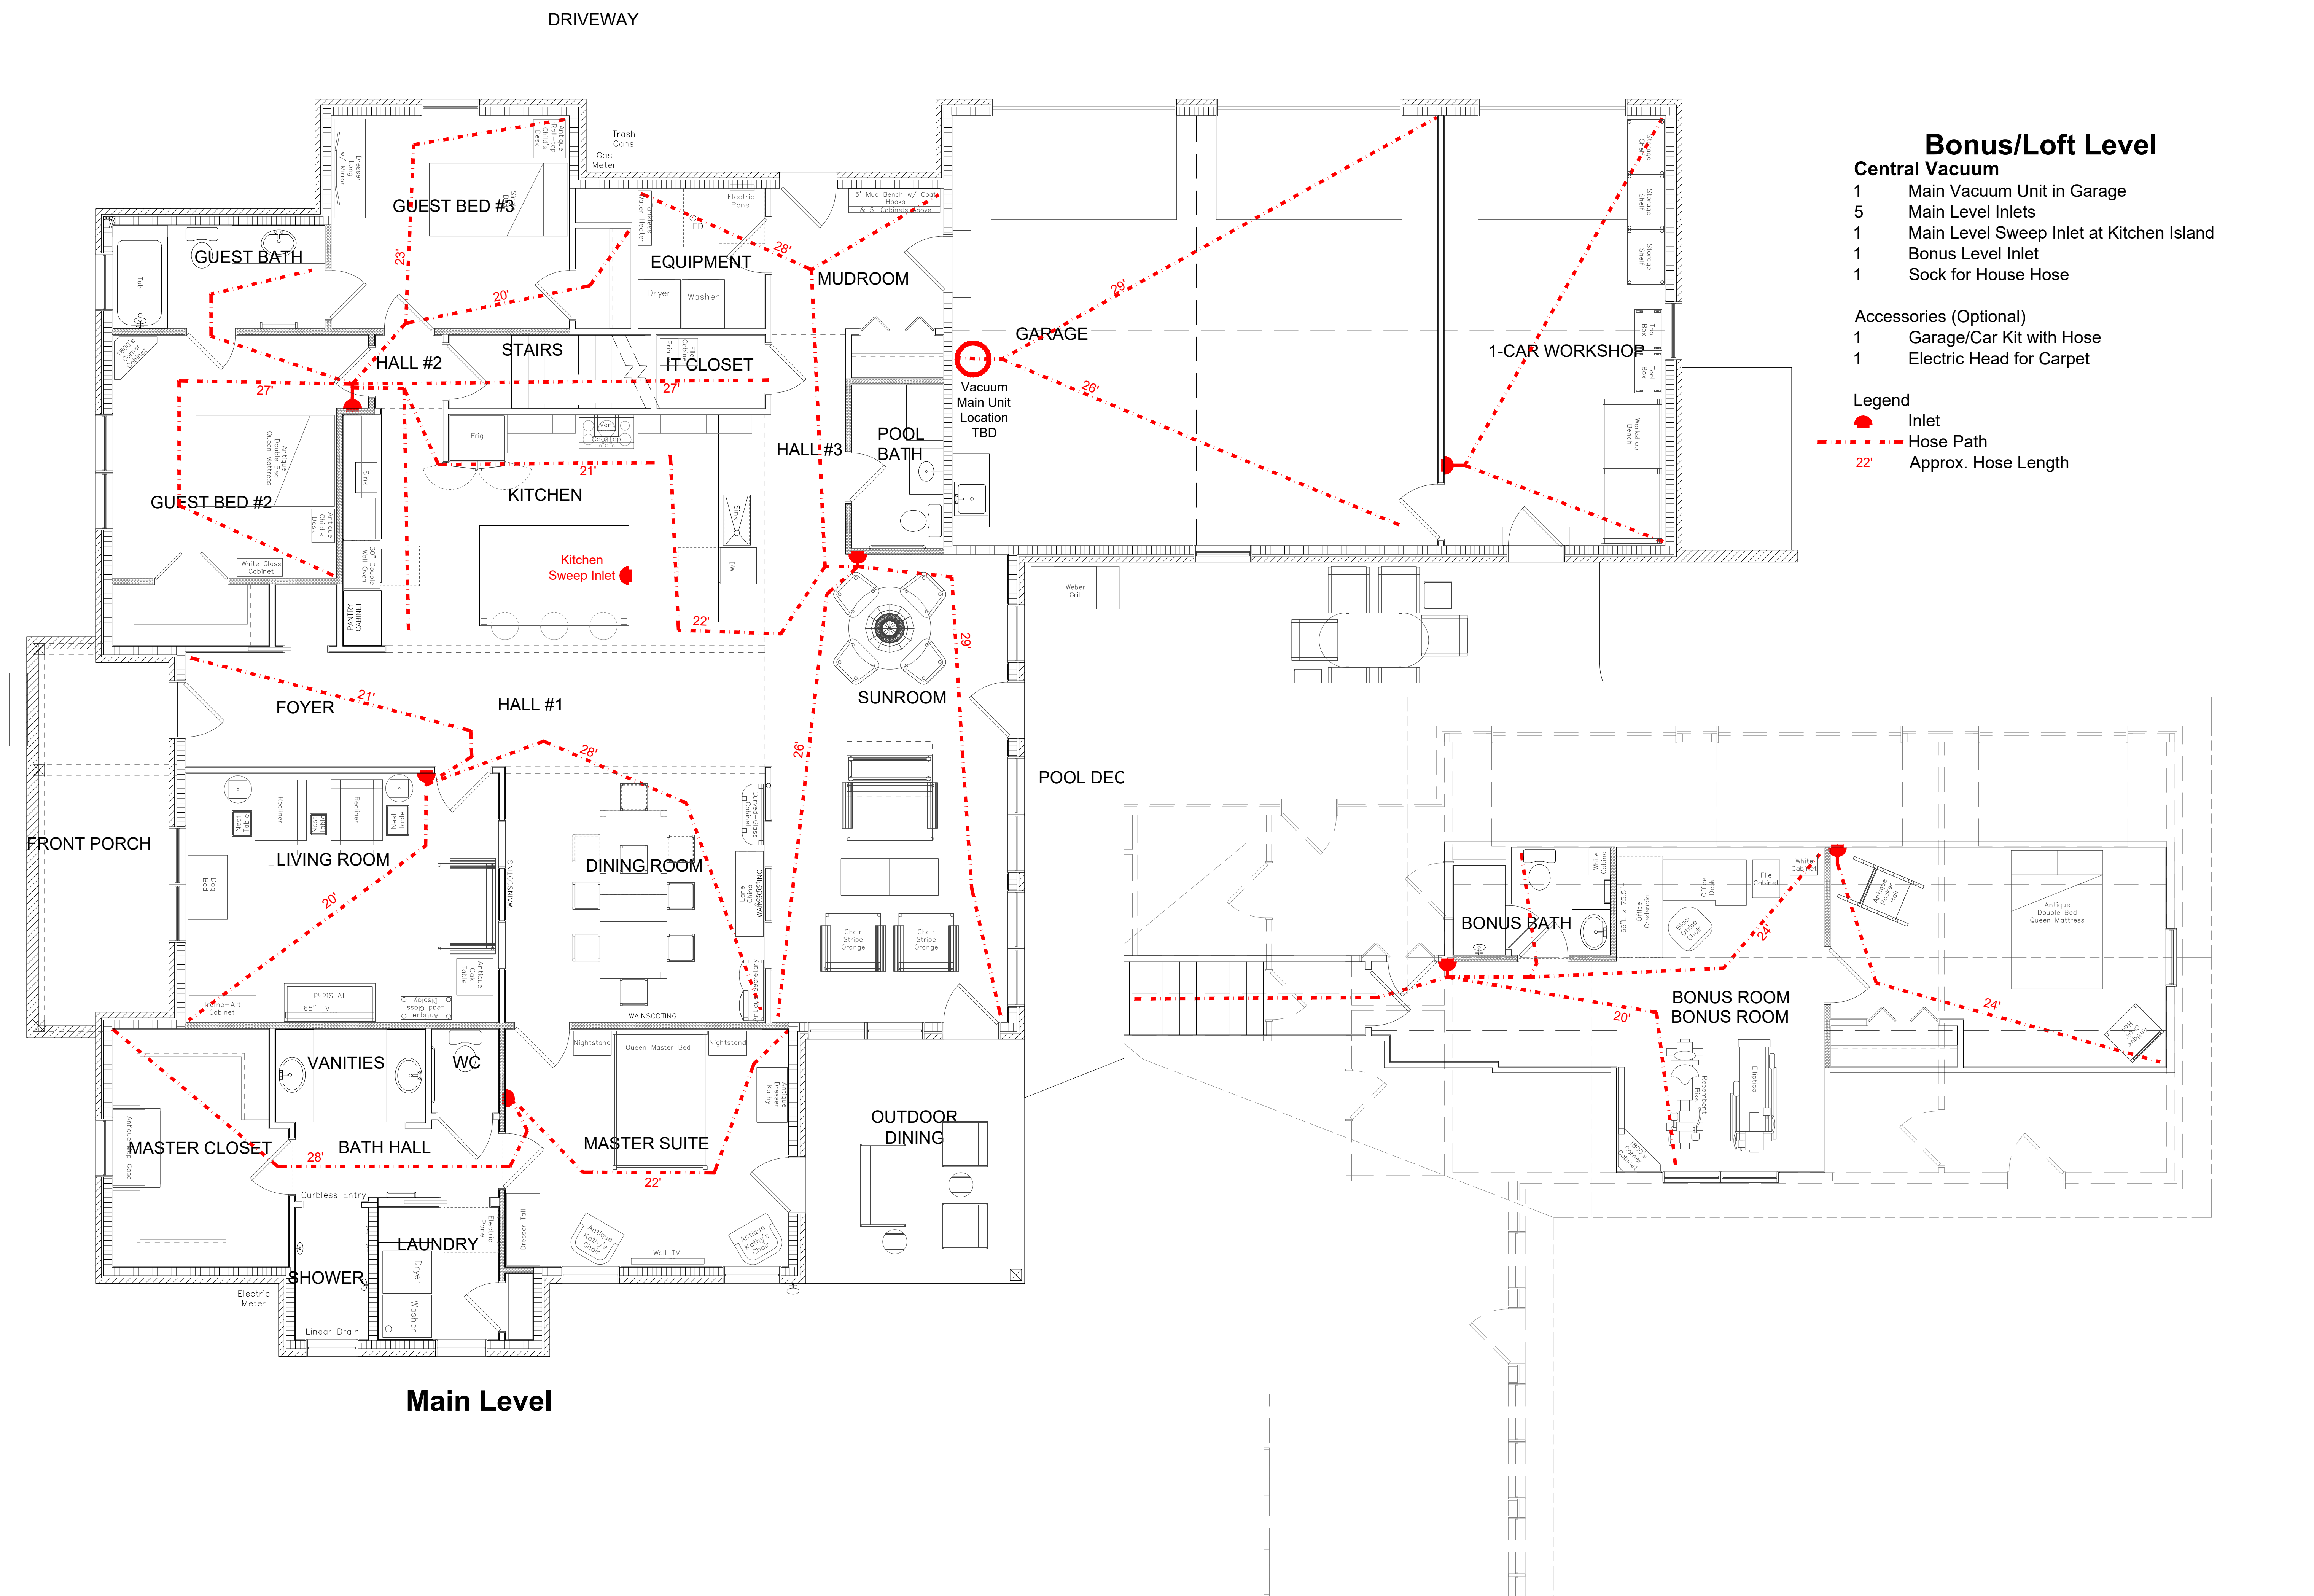

3315 Old Plantation Way

Blount County, TN

Alan and Kathy Henderson Plans

Central Vacuum Unit, Inlets and Hose Paths

Sweet Grass Plantation Subdivision

REVISIONS

DATE BY

SHEET

Vacuum

DESIGNED: ARH

DATE: 8/31/20

SCALE: 1/4" = 1'-0" at 24x36

DRAWING: Henderson Vacuum

PROJECT NO:

Bonus/Loft Level

Central Vacuum

- 1 Main Vacuum Unit in Garage
- 5 Main Level Inlets
- 1 Main Level Sweep Inlet at Kitchen Island
- 1 Bonus Level Inlet
- 1 Sock for House Hose

Accessories (Optional)

- 1 Garage/Car Kit with Hose
- 1 Electric Head for Carpet

Legend

- Inlet
- Hose Path
- Approx. Hose Length

DRIVEWAY

GUEST BED #3

GUEST BATH

EQUIPMENT

MUDROOM

GARAGE

1-CAR WORKSHOP

HALL #2

STAIRS

IT CLOSET

POOL BATH

HALL #3

KITCHEN

GUEST BED #2

FOYER

HALL #1

SUNROOM

POOL DEC

LIVING ROOM

DINING ROOM

BONUS BATH

BONUS ROOM

BONUS ROOM

OUTDOOR DINING

VANITIES

WC

MASTER SUITE

MASTER CLOSET

BATH HALL

LAUNDRY

SHOWER

Main Level