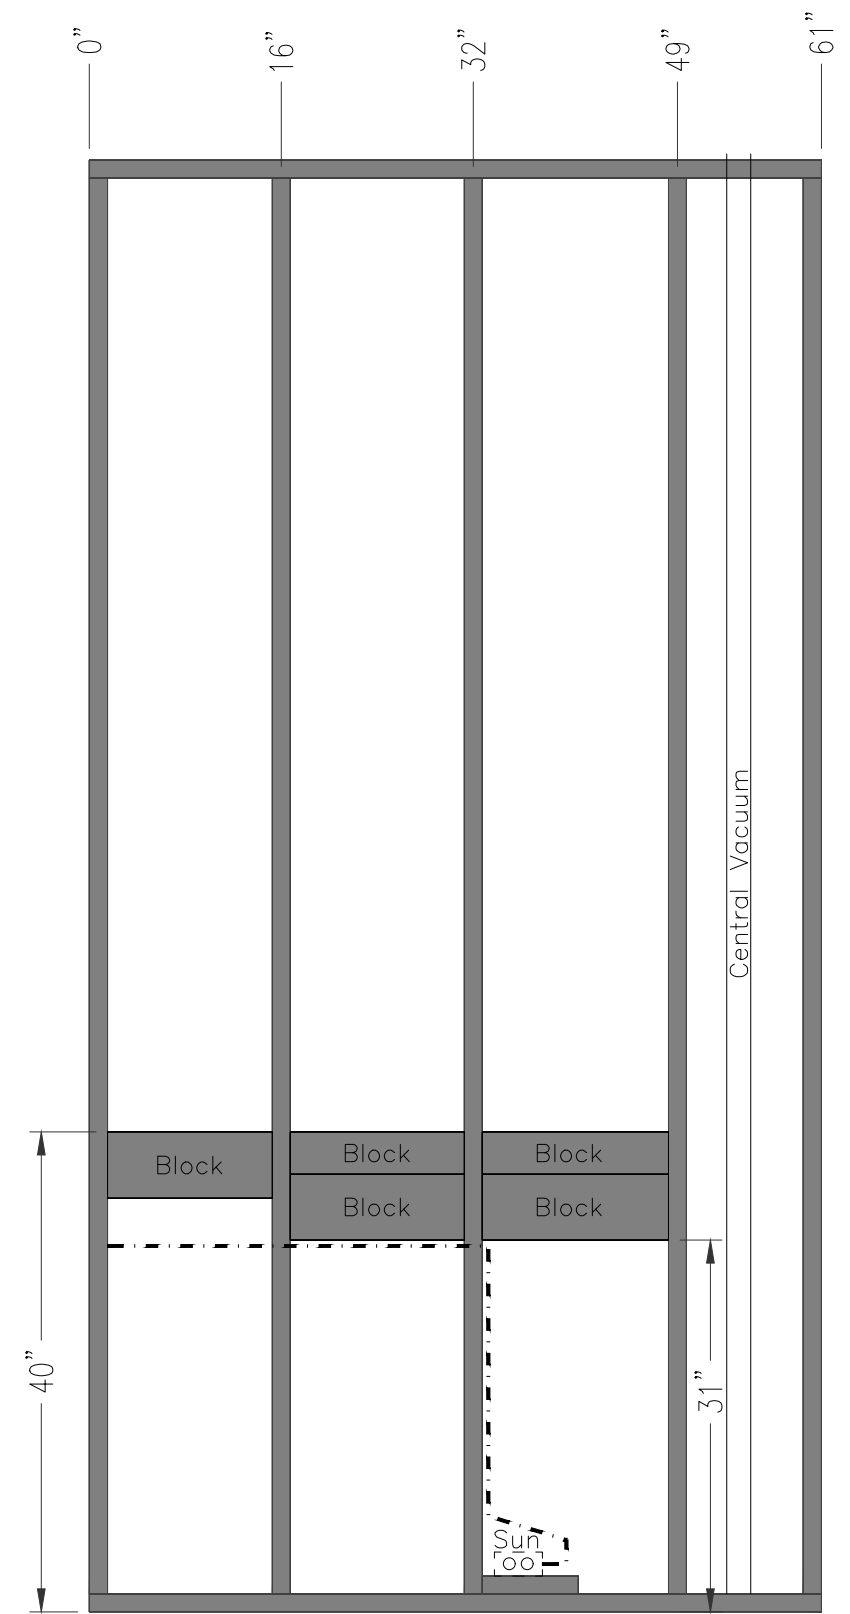

**Pool Bath #3 - East Wall**  
 Floating Cabinet & Vanity Mirror Blocking

**Scale** 1"=16"

**Pool Bath #3 - South Wall**  
 Handicap Blocking